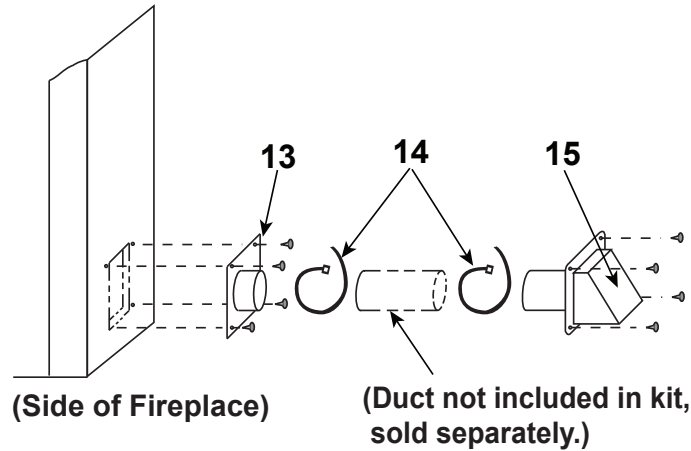

Stocked
at Depot

ITEM	DESCRIPTION	COMMENTS	PART NUMBER	
1	Damper Blade Assembly		SRV34487	
2	Starter Section Assembly		22072B	Y
3	Top Standoffs	Qty 4 req	SRV4044-111	
4	Smoke Shield	Qty 2 req	16829F	
5	Refractory - Back	Qty 2 req	16672	
6	Refractory - Side	Qty 4 req	16948A	
7	**Firescreen Assembly	Qty 4 req	26053	Y
	Firescreen Handle		SRV10002	
8	Door Support	Qty 2 req	16697D	
9	Hearth Refractory		16673A	
10	Ashlip	Qty 2 req	16674B	
11	Grate		GR11	Y
12	Damper Control		16663	

** Firescreen length changed from 21.69" to 22.12"

Additional service parts on following page.

Outside Air Kit

IMPORTANT: THIS IS DATED INFORMATION. Parts must be ordered from a dealer or distributor. **Hearth and Home Technologies does not sell directly to consumers.** Provide model number and serial number when requesting service parts from your dealer or distributor.