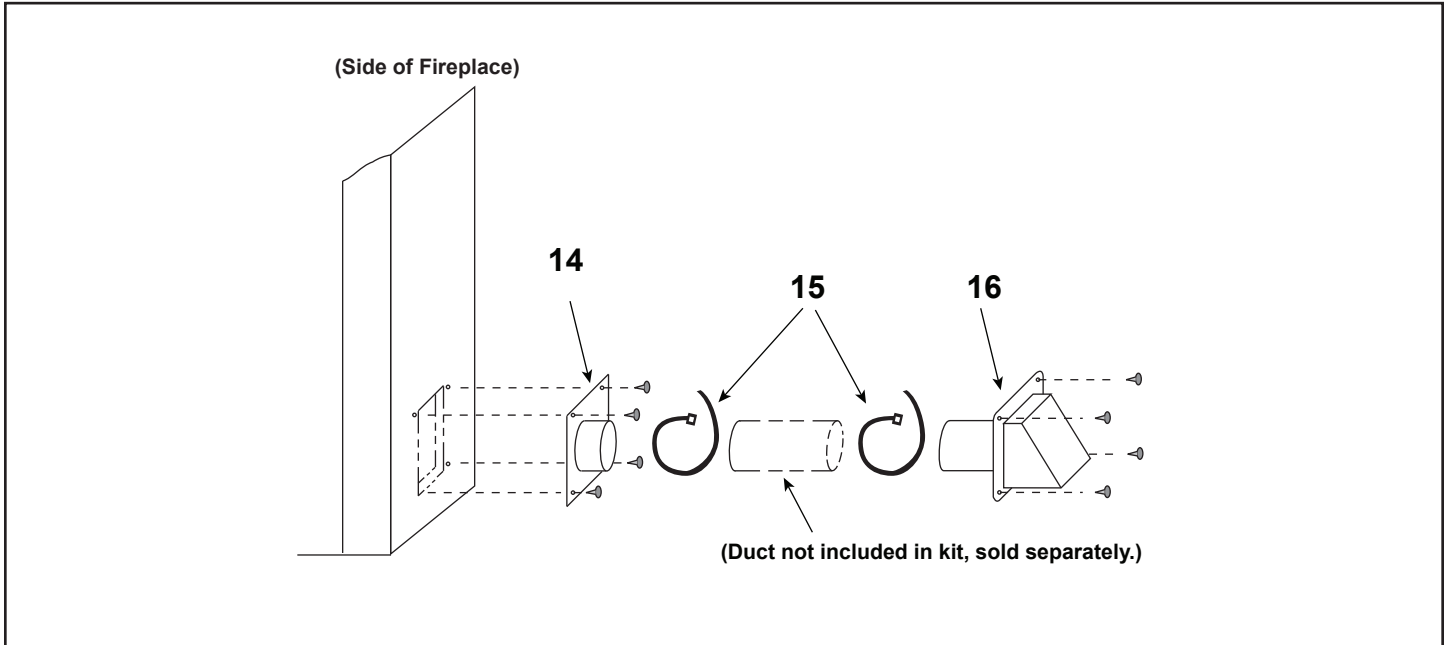

**Stocked  
at Depot**

ITEM	DESCRIPTION	COMMENTS	PART NUMBER	
1	Damper Blade Assembly		SRV22890	
2	Starter Section Assembly		SRV22069	Y
3	Top Standoffs	Qty 4 req	11864i	
4	Smoke Shield	Qty 2 req	20399	
5	Refractory - Back	Qty 2 req	13319	
6	Refractory - Side	Qty 4 req	13320A	
7	Firescreen Assembly	Qty 4 req	12267	Y
8	Door Support	Qty 2 req	4012-035	
9	Refractory - Hearth		13321B	
10	Ashlip	Qty 2 req	20401	
11	Damper Control		20549	
12	Grate		GR12	Y
13	Drywall Flange	Qty 2 req	20429	