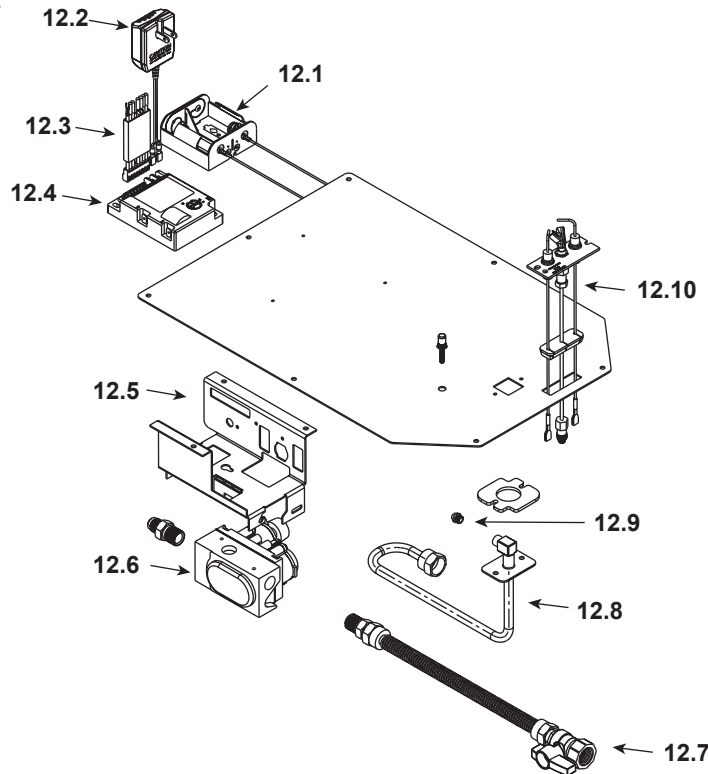

No one builds a better fire

Beginning Manufacturing Date: Nov 2008

Ending Manufacturing Date: Active

#12 Valve Assembly

IMPORTANT: THIS IS DATED INFORMATION. Parts must be ordered from a dealer or distributor. **Hearth and Home Technologies does not sell directly to consumers.** Provide model number and serial number when requesting service parts from your dealer or distributor.

Stocked at Depot

ITEM	DESCRIPTION	COMMENTS	PART NUMBER	
12.1	Battery Pack		SRV593-594	Y
12.2	3 Volt Transformer		SRV593-593	Y
12.3	Module Wire Assembly		SRV593-590	Y
12.4	Module		SRV593-592	Y
12.5	Valve Bracket		2118-104	
12.6	Valve NG		750-500	Y
	Valve Propane		SRV593-501	Y
12.7	Flex Ball Valve Assembly		SRV302-320	Y
12.8	Flexible Gas Connector		530-302A	Y
12.9	Orifice NG (#44C)		582-844	Y
	Orifice Propane (#55C)		582-855	Y
12.10	Pilot Assembly NG		SRV2090-012	Y
	Pilot Assembly Propane		2090-013	Y
	2 in Jumper Wire		2012-206	Y
	Conversion Kit NG		NGK-MS32	Y
	Conversion Kit Propane		LPK-MS32	Y
	Pilot Orifice NG		SRV593-528	Y
	Pilot Orifice Propane		SRV593-527	Y
	Regulator NG		SRVNGK-DXV	Y
	Regulator Propane		SRVLPK-DXF	Y