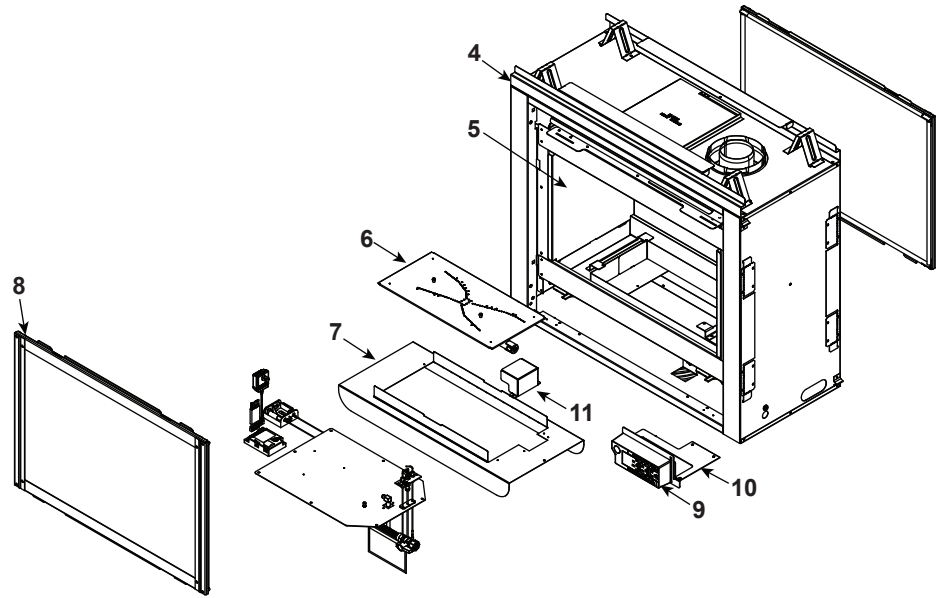

Log Set Assembly

IMPORTANT: THIS IS DATED INFORMATION. Parts must be ordered from a dealer or distributor. **Hearth and Home Technologies does not sell directly to consumers.** Provide model number and serial number when requesting service parts from your dealer or distributor.

Stocked at Depot

ITEM	DESCRIPTION	COMMENTS	PART NUMBER	
	Log Set Assembly		LOGS-2126	Y
1	Log 1	Pre 5/15/16, Must order complete assembly	SRV2126-700	
2	Log 2		SRV2126-701	
3	Log 3		SRV2126-702	
4	Sheetrock Ledge		2126-118	
5	Refractory	Qty 2 req	2126-117	
6	Burner NG, Propane		2126-007	Y
7	Base Pan		2126-115	
8	Glass Door Assembly	Qty 2 req	GLA-550TR	Y
9	Junction Box		SRV4021-013	Y
10	Junction Box Bracket		2128-128	
11	Pilot Shield		2126-124	
	Exhaust Restrictor		530-299	
	Fiberglass Rope Ring		045-455	
	Gasket Assembly Contains Vent, Seal Cap, Burner Neck, Shutter Bracket and Valve Plate Gaskets		2128-081	
	Glass Latch Assembly	Qty 2 req	2382-400	Y
	Lava Rock		2005-790	
	Mineral Wool		050-721	
	Surround Overlay (contains overlay for top, bottom and sides)		SRV2126-FACE	
	Thermostat Wire		SRV2118-170	Y
	Touch Up Paint		TUP-GBK-12	
	Vermiculite Embers		MYSTIC-EMBERS