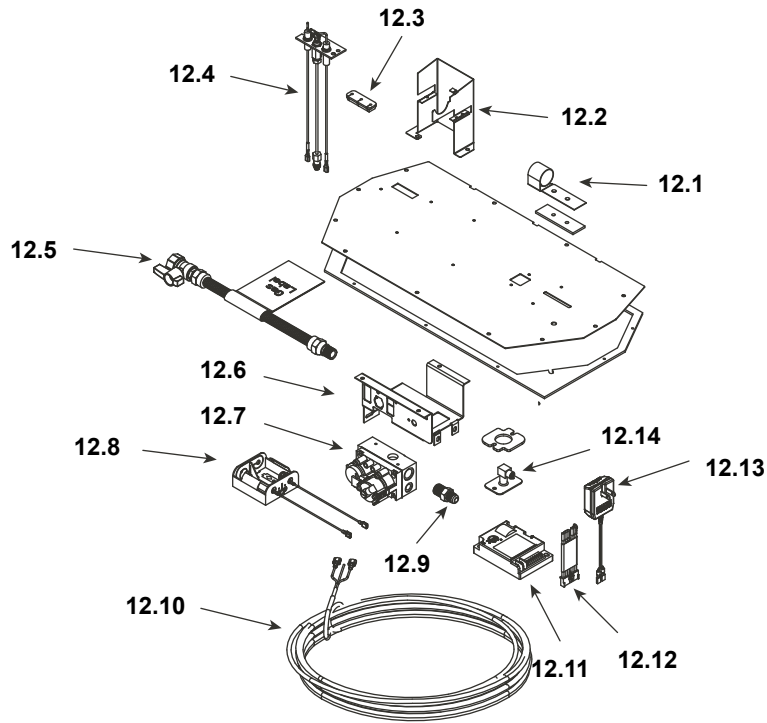

No one builds a better fire

Beginning Manufacturing Date: May 2013
Ending Manufacturing Date: Dec 2016

#12 Valve Assembly

IMPORTANT: THIS IS DATED INFORMATION. Parts must be ordered from a dealer or distributor. **Hearth and Home Technologies does not sell directly to consumers.** Provide model number and serial number when requesting service parts from your dealer or distributor.

**Stocked
at Depot**

ITEM	DESCRIPTION	COMMENTS	PART NUMBER	
12.1	Shutter Bracket Assembly		2118-121	Y
12.2	Pilot Bracket		2297-112	
12.3	3-Hole Grommet		SRV2118-420	
12.4	Pilot Assembly NG		SRV2090-012	Y
	Pilot Assembly LP		2090-013	Y
	Pilot Tube		SRV485-301	Y
12.5	Flex Ball Valve Assembly		SRV302-320	Y
12.6	Valve Bracket		2118-104	
12.7	Valve NG		750-500	Y
	Valve LP		750-501	Y
12.8	Battery Pack		SRV593-594	Y
12.9	Male Connector	Pkg of 5	303-315/5	Y
12.10	Thermostat Wire Assembly		SRV2118-170	Y
12.11	Module		SRV593-592	Y
12.12	Module Wire Assembly		SRV593-590	Y
12.13	3 Volt Transformer		SRV593-593	Y
12.14	Flexible Gas Connector		SRV7000-156	Y
	Male-Male 2" Jumper Wires		2012-206	Y
	Orifice NG (#45)		582-845	Y
	Orifice LP (1.25 mm)		582-8125	Y

Additional service part numbers appear on following page.