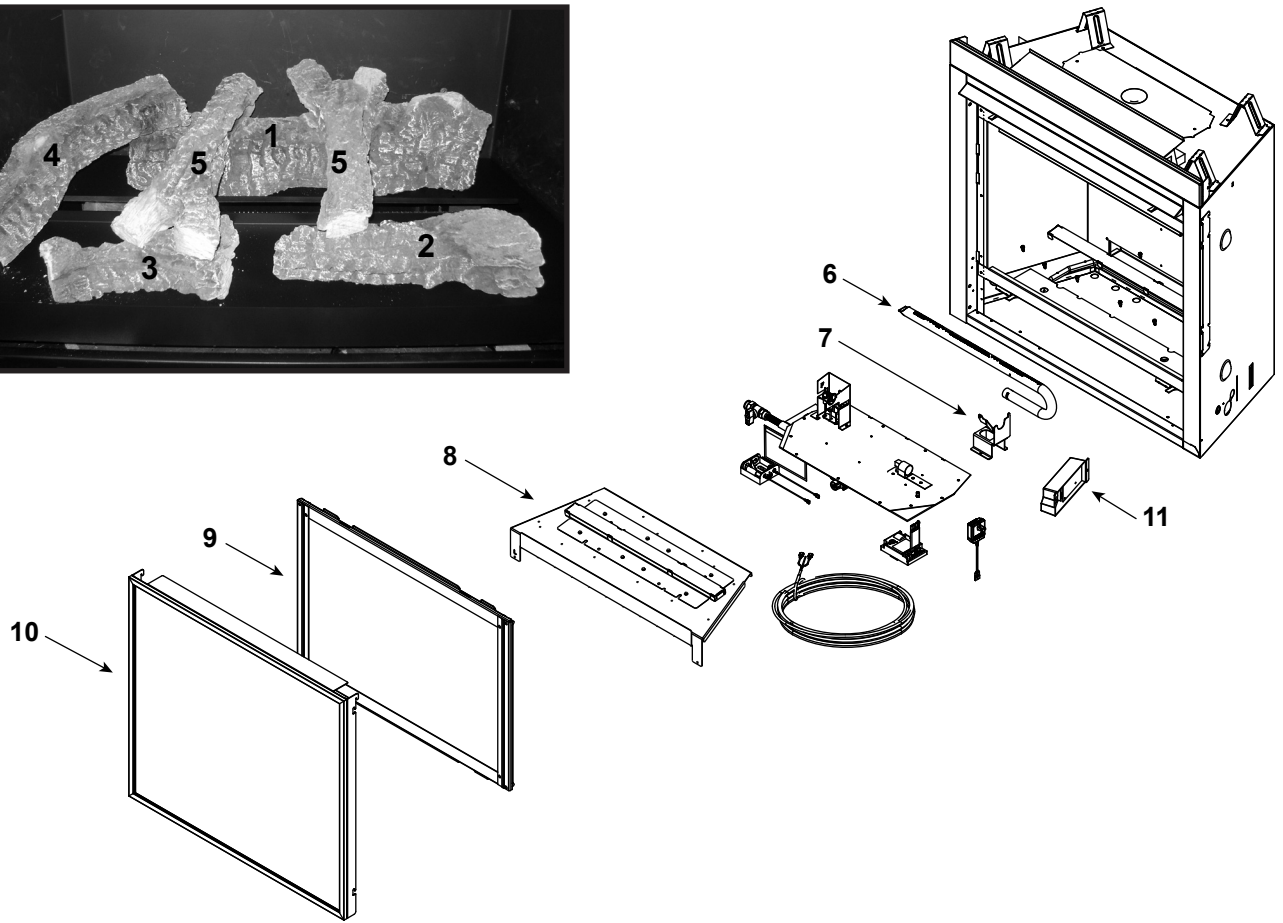

Log Set Assembly

IMPORTANT: THIS IS DATED INFORMATION. Parts must be ordered from a dealer or distributor. **Hearth and Home Technologies does not sell directly to consumers.** Provide model number and serial number when requesting service parts from your dealer or distributor.

Stocked at Depot

ITEM	DESCRIPTION	COMMENTS	PART NUMBER	
	Log Set Assembly		Logs-550F	Y
1	Log 1	Pre 5/15/16, Must order complete assembly	SRV2297-700	
2	Log 2		SRV2033-709	
3	Log 3		SRV2033-708	
4	Log 4		SRV2033-721	
5	Log 5		SRV2033-720	
6	Burner NG, LP		2297-105	Y
7	Burner Leg		2297-103	
8	Base Pan		2297-017	
9	Glass Door Assembly		GLA-550TR	Y
10	Firescreen Front		SRV2355-021	
	Replacement orders Pre 0023877692 must order SHOW-RIVNUT			
11	Junction Box		SRV4021-013	Y

**Stocked
at Depot**

ITEM	DESCRIPTION	COMMENTS	PART NUMBER	
12.1	Shutter Bracket Assembly		2118-121	Y
12.2	Pilot Bracket		2297-112	
12.3	3-Hole Grommet		SRV2118-420	
12.4	Pilot Assembly NG		SRV2090-012	Y
	Pilot Assembly LP		2090-013	Y
	Pilot Tube		SRV485-301	Y
12.5	Flex Ball Valve Assembly		SRV302-320	Y
12.6	Valve Bracket		2118-104	
12.7	Valve NG		750-500	Y
	Valve LP		750-501	Y
12.8	Battery Pack		SRV593-594	Y
12.9	Male Connector	Pkg of 5	303-315/5	Y
12.10	Thermostat Wire Assembly		SRV2118-170	Y
12.11	Module		SRV593-592	Y
12.12	Module Wire Assembly		SRV593-590	Y
12.13	3 Volt Transformer		SRV593-593	Y
12.14	Flexible Gas Connector		SRV7000-156	Y
	Male-Male 2" Jumper Wires		2012-206	Y
	Orifice NG (#45)		582-845	Y
	Orifice LP (1.25 mm)		582-8125	Y