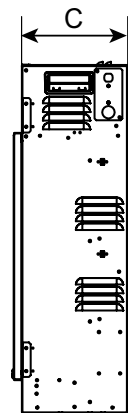

Specifications & Dimensions

Model	BTU Output	Width (A)		Height (B)		Depth (C)		Viewing Area (D x E)
		Unit	Framing	Unit	Framing	Unit	Framing	
SF-SC43-BK	5,000	44-1/2" [1130]	45" [1143]	23-7/8" [606]	24-1/4" [616]	7-5/8" [194]	7-5/8" [194]	41-1/2" x 15" [1054 x 381]
SF-SC55-BK	5,000	56-1/2" [1435]	57" [1448]	23-7/8" [606]	24-1/4" [616]	7-5/8" [194]	7-5/8" [194]	53-1/4" x 15" [1353 x 381]
SF-SC78-BK	5,000	80" [2032]	80-1/2" [2045]	23-7/8" [606]	24-1/4" [616]	7-5/8" [194]	7-5/8" [194]	76-7/8" x 15" [1953 x 381]

Side View