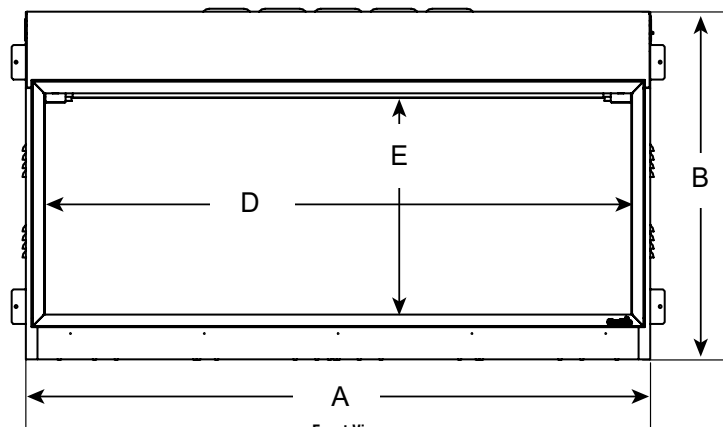

Specifications & Dimensions

Model	BTU Output	Width (A)		Height (B)		Depth (C)		Viewing Area (D x E)
		Unit	Framing	Unit	Framing	Unit	Framing	
SF-SC43-BK	5,000	44-1/2" [1130]	45" [1143]	23-7/8" [606]	24-1/4" [616]	7-5/8" [194]	7-5/8" [194]	41-1/2" x 15" [1054 x 381]
SF-SC55-BK	5,000	56-1/2" [1435]	57" [1448]	23-7/8" [606]	24-1/4" [616]	7-5/8" [194]	7-5/8" [194]	53-1/4" x 15" [1353 x 381]
SF-SC78-BK	5,000	80" [2032]	80-1/2" [2045]	23-7/8" [606]	24-1/4" [616]	7-5/8" [194]	7-5/8" [194]	76-7/8" x 15" [1953 x 381]

Front View

simplifire.com