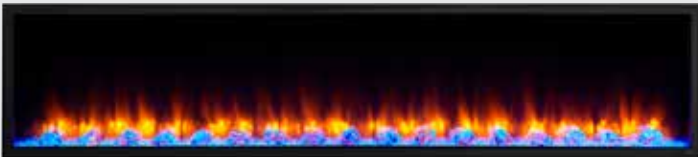

Modern Design

Elevated style shines through with the sleek and modern design – no mesh screens or visible heat vents and the ability to bring finishing materials right up to the edge of the glass for a flush look.

Scion 78

SimpliFire™

Fourteen ember bed colors

The Scion's ember bed is lit with the glow from long-lasting LED lights and provides 13 individual color options as well as the option to continuously rotate through all the colors.

Multiple media options come standard

Clear crystal media and driftwood logs with glowing embers come standard for the look you want. Downward accent lighting that matches the flame theme highlights the ember bed for added ambiance.