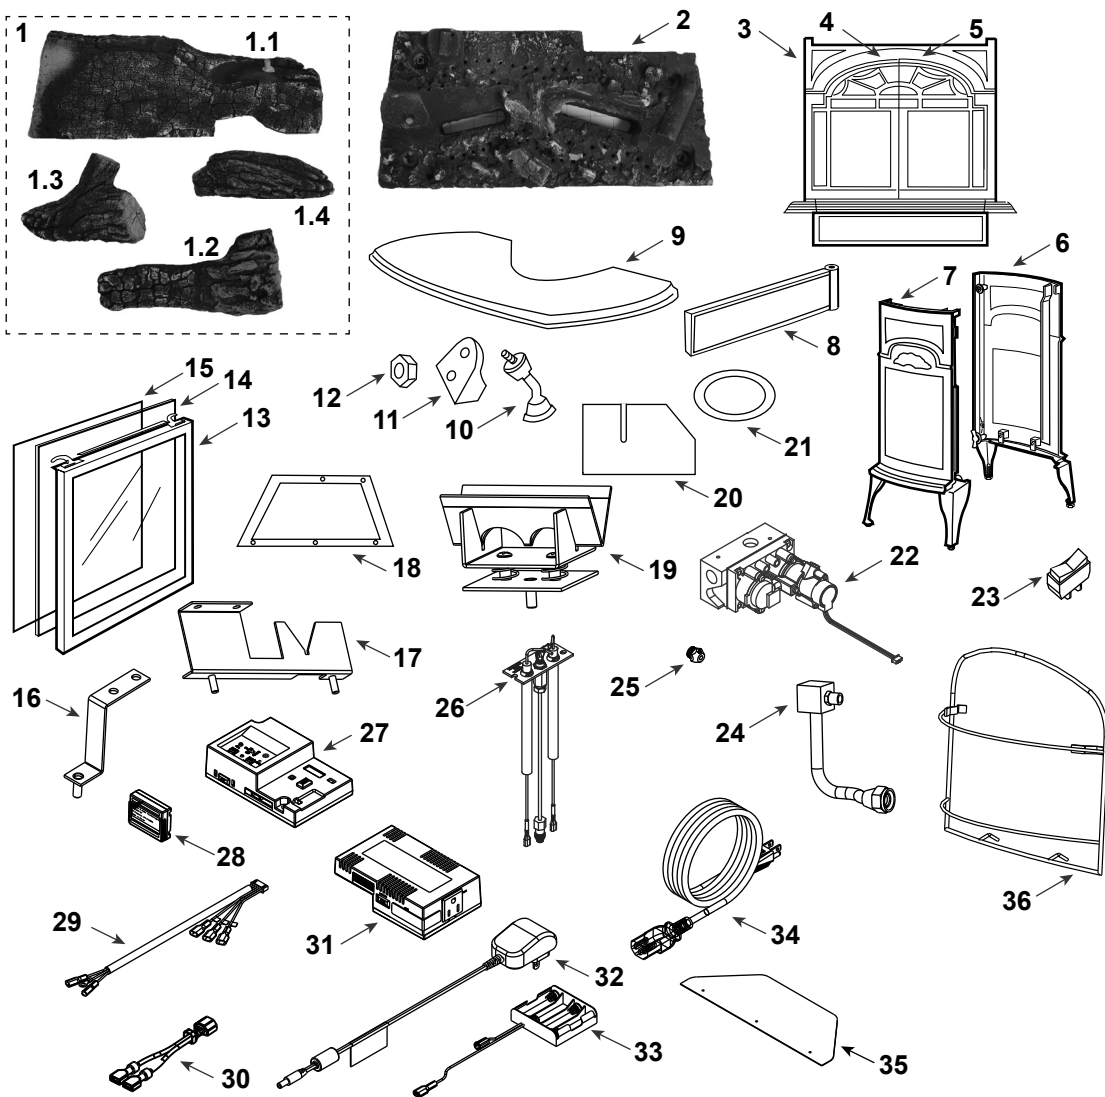

Direct Vent Gas Heater w/IFT Controls

SDDVT-IFT-CB (Classic Black)
SDDVT-IFT-BD (Bordeaux)

SDDVT-IFT-BM (Majolica Brown)
SDDVT-IFT-BS (Biscuit)

IMPORTANT: THIS IS DATED INFORMATION. Parts must be ordered from a dealer or distributor. **Hearth and Home Technologies does not sell directly to consumers.** Provide model number and serial number when requesting service parts from your dealer or distributor.

**Stocked
at Depot**

ITEM	DESCRIPTION	COMMENTS	PART NUMBER	
1	Log Set, Complete		20012551	Y
1.1	Log, Rear	No longer available, Must order complete assembly	20012546	
1.2	Log, Right		20012548	
1.3	Log, Left		20012547	
1.4	Log, Top		20012915	
2	Ember Bed Assembly		20012492	Y
3	Front, Operable Door	Classic Black	30001496A	
		Biscuit	30003302A	
		Bordeaux	30006753A	
		Brown Majolica	30004899A	
4	Door, Left (Use Magnet)	Classic Black	30004082A	
		Biscuit	30004090A	
		Bordeaux	30006755A	
		Brown Majolica	30004900A	
5	Door, Right (Use Magnet)	Classic Black	30004081A	
		Biscuit	30004089A	
		Bordeaux	30006754A	
		Brown Majolica	30004901A	
6	End, Right	Classic Black	30001279A	
		Biscuit	30003301A	
		Bordeaux	30006751A	
		Brown Majolica	30004896A	
7	End, Left	Classic Black	30001280A	
		Biscuit	30003300A	
		Bordeaux	30006750A	
		Brown Majolica	30004895A	
8	Door, Control		1301087A	
9	Top	Classic Black	30001276A	
		Biscuit	30003305A	
		Bordeaux	30006752A	
		Brown Majolica	30004897A	
10	Front Steel Handle/Shaft - NI/VER		30002717	Y
11	Pawl Assembly, Ash Door		30002362	
12	Nut, Hex Jam 3/8-16 TOPLK-Z	Pkg of 10	1203290-10	
13	Glass Frame Assembly		30000127	Y
14	Gasket, Glass (Medium Knit)		1203702K	
15	Glass		1601691	Y

Additional service parts on following page