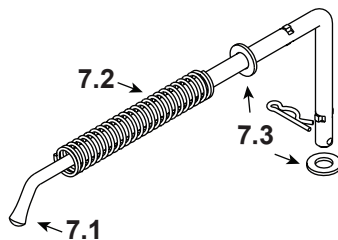

IMPORTANT: THIS IS DATED INFORMATION. Parts must be ordered from a dealer or distributor. **Hearth and Home Technologies does not sell directly to consumers.** Provide model number and serial number when requesting service parts from your dealer or distributor.

**Stocked
at Depot**

ITEM	DESCRIPTION	COMMENTS	PART NUMBER
1	Hopper Lid		SRV7050-132
	Hopper Lid Stop (Prep Rod)		SRV7050-126
2	Top		SRV7050-101
3	Door Hinge Assembly		SRV7019-014
	Hinge, Door, Male		SRV450-2810
4	Top Face Assembly		7019-047
5	Grill Bar (Scraper)	Matte Black, 1 pc	7019-119
6	Upper Grill Assembly	Matte Black, 3 Pc	7019-007
	Grill Bracket Cover		7019-199

Pull Rod & Firepot Assembly

7	Pull Rod Assembly		7019-009	
7.1	Pull Rod Black Nickel		SRV7019-172	Y
7.2	Spring, Firepot		200-2050	Y
7.3	Washer, 5/16	Pkg of 10	7000-579/10	Y
		Pkg of 50	3-30-0205-50	Y
8	Firepot Assembly		SRV414-5200	Y
8.1	Bolt, Hex Head, 1/4-20 X 1	Pkg of 10	25221A/10	Y
8.2	Gasket, Firepot		SRV240-0930	Y
8.3	Heating Element Assembly 18" (Loop Igniter)	Pkg of 1	SRV7000-462	Y
		Pkg of 10	SRV7000-462/10	Y
8.4	Wing Thumb Screw 8-32 x 1/2	Pkg of 24	7000-223/24	Y
	Bushing, Firepot		410-8320	Y
	Floor, Firepot		414-0290	Y
	Nut, Lock 1/4-20	Pkg of 25	226-0090/25	Y
	Bolt, Firepot, 1-1/4" Long	Pkg of 25	225-0120/25	Y
9	Thermocouple Cover		812-1322	Y
		Pkg of 10	812-4920	Y
10	Thermocouple Clamp		SRV7001-203	Y
	Bolt, Hex Head, 1/4-20 X 1	Pkg of 10	25221A/10	Y
11	Thermocouple		812-4470	Y

Additional service part numbers appear on following page.