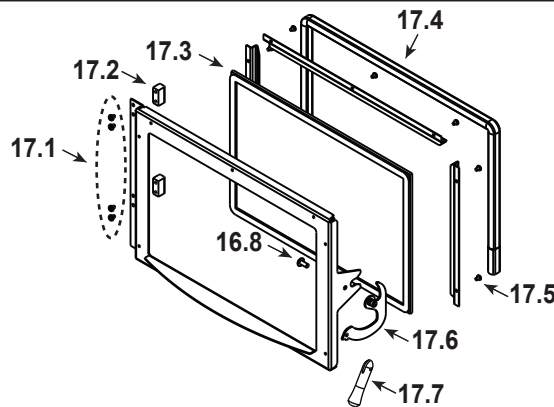

IMPORTANT: THIS IS DATED INFORMATION. Parts must be ordered from a dealer or distributor. **Hearth and Home Technologies does not sell directly to consumers.** Provide model number and serial number when requesting service parts from your dealer or distributor.

Stocked at Depot

ITEM	DESCRIPTION	COMMENTS	PART NUMBER	
12	Baffle Assembly		7001-034	Y
13	Brick, Left / Right, Cast		SRV414-0270	
14	Brick, Center, Cast		SRV414-0260	
15	Face Assembly w/Door		SRV7019-045	
16	Face Skin Assembly		SRV7019-046	

#17 Door Assembly

17	Door Assembly		SRV7019-058	
17.1	Screw, Pan Head Philips, 10/32 X 1/4	Pkg of 24	229-1230/24	Y
17.2	Hinge, Female		SRV450-2910	Y
17.3	Glass Assembly		SRV7021-032	Y
	Glass Tape, 1/2" X 1/16"	10 Ft	240-0290/10	Y
		35 Ft	SRV240-0290M	
17.4	3/4 Inch Rope Gasket	50 Ft	SRV240-0051M	
		100 Ft	832-1520	
	Tape, Door Corner - Field Cut to Size	1 Ft	SRV7027-227	Y
17.5	Screw, Pan Head Philips 8-32X1/4	Pkg of 40	225-0240/40	Y
17.6	Door Latch Assembly		SRV7019-015	
17.7	Door Handle Assembly		SRV7019-037	
	Door Handle Black Nickel		SRV7019-174	
	Pin 3/16 x 1/2		7000-229	
18	Ash Drawer Assembly		SRV7050-002	
	Logo, Quadra-Fire	Pkg of 10	7000-649/10	
19	Lower Grill Assembly	Matte Black, 4 Pc	7019-008	
20	Snap Disc, 110-20, #1		SRV230-1220	Y
21	Pedestal Side Curtain		SRV7050-105	
22	Side Curtain Assembly		SRV7050-005	
23	Blower, Convection		812-4900	Y
	Blower Magnet	Pkg of 10	7019-188/10	Y

Additional service part numbers appear on following page.