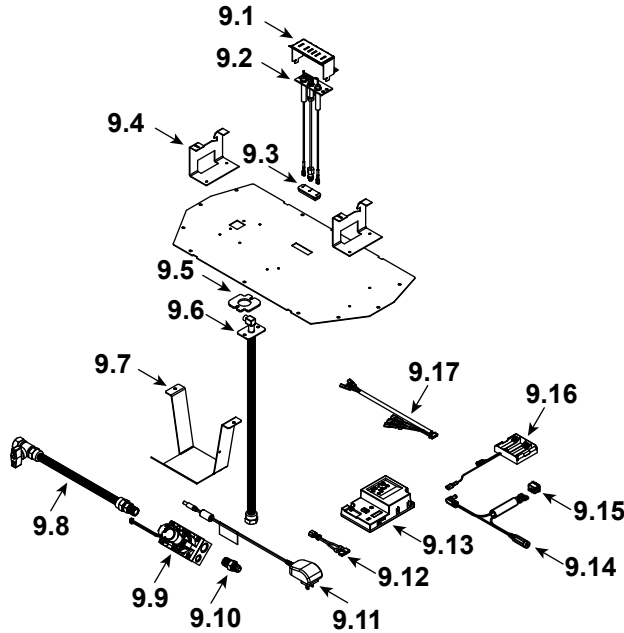

#9 Valve Assembly

IMPORTANT: THIS IS DATED INFORMATION. Parts must be ordered from a dealer or distributor. **Hearth and Home Technologies does not sell directly to consumers.** Provide model number and serial number when requesting service parts from your dealer or distributor.

Stocked at Depot

ITEM	DESCRIPTION	COMMENTS	PART NUMBER	
9.1	Pilot Shield		2491-123	
9.2	Pilot Assembly NG		2106-169	Y
	Pilot Assembly Propane		2106-170	Y
9.3	Grommet		SRV2118-420	
9.4	Burner Support, Left and Right	1 Set	2491-169	
9.5	Gasket		2025-407	
9.6	Bulkhead W/Flex Tube		4021-428	Y
9.7	Valve Bracket		2491-153	
9.8	Flex Ball Valve Assembly, 12"		SRV302-320	Y
9.9	Valve NG		SRV2166-302	Y
	Valve Propane		2166-303	Y
9.10	Male Connector	Pkg of 5	303-315/5	Y
9.11	Transformer, 6 Volt Wall		SRV2326-131	Y
9.12	Jumper Wire		SRV2187-198	Y
9.13	Module, Control IFT		SRV2326-130	Y
9.14	Reset Switch Wire		2550-135	Y
9.15	Reset Switch		2206-298	Y
9.16	Battery Holder 4AA, IFT		SRV2326-134	Y
9.17	Harness, IFT 6 Pin Wiring		SRV2326-132	Y
	Orifice NG (#44C)		582-844	Y
	Orifice Propane (#55C)		582-855	Y

Additional service part numbers appear on following page.