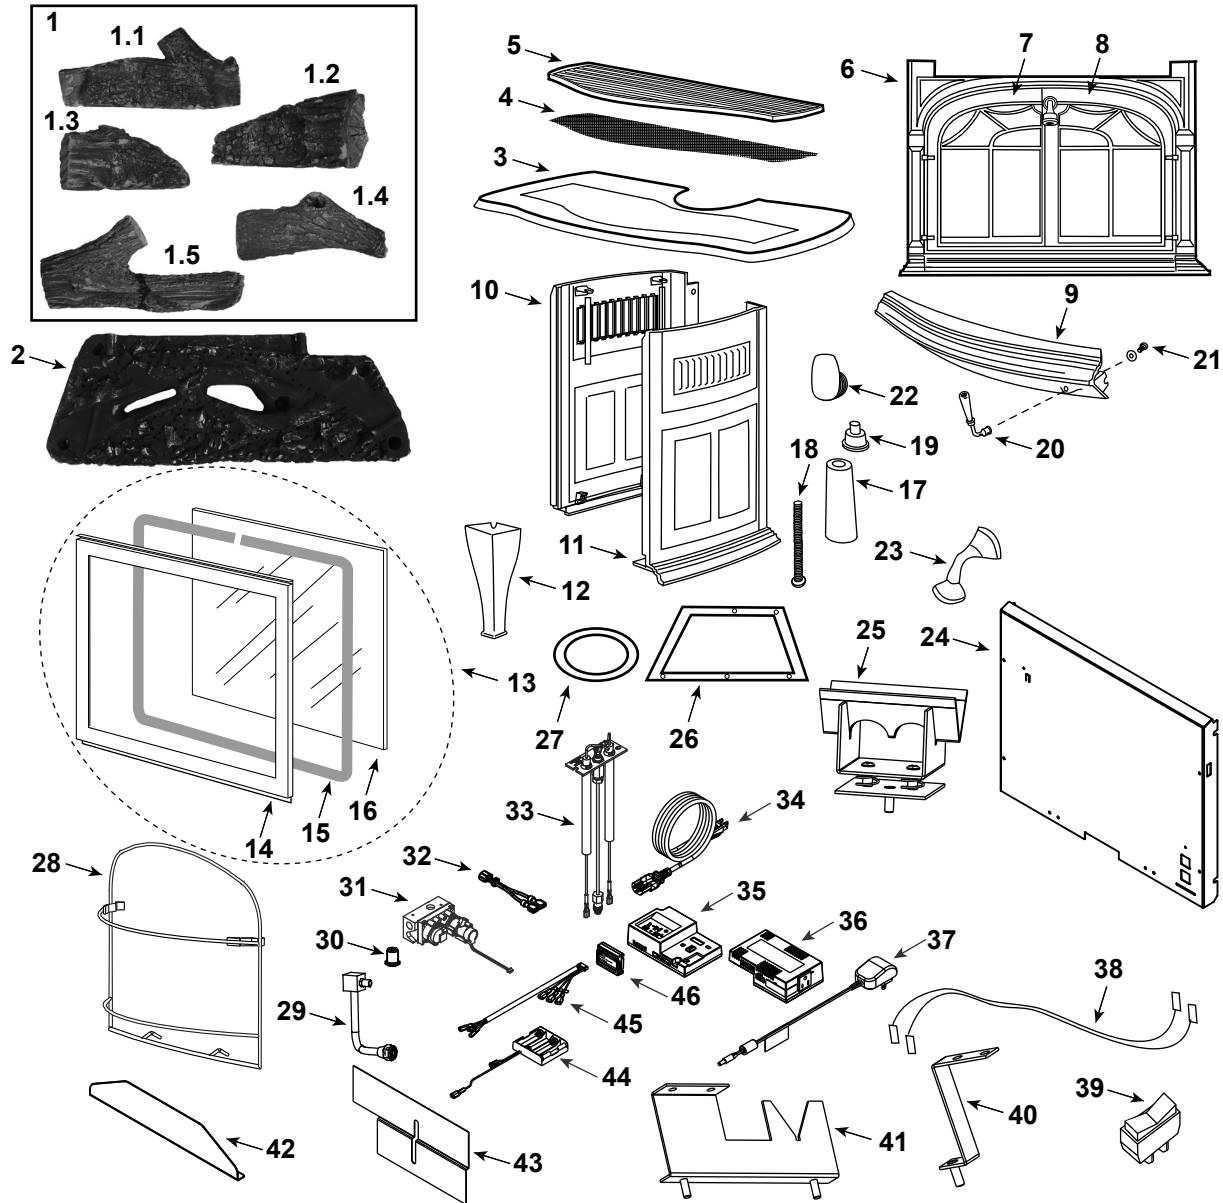

Direct Vent Gas Heater w/IFT Controls

RADVT-IFT-CB (Classic Black)
RADVT-IFT-BD (Bordeaux)

RADVT-IFT-BM (Majolica Brown)
RADVT-IFT-BS (Biscuit)