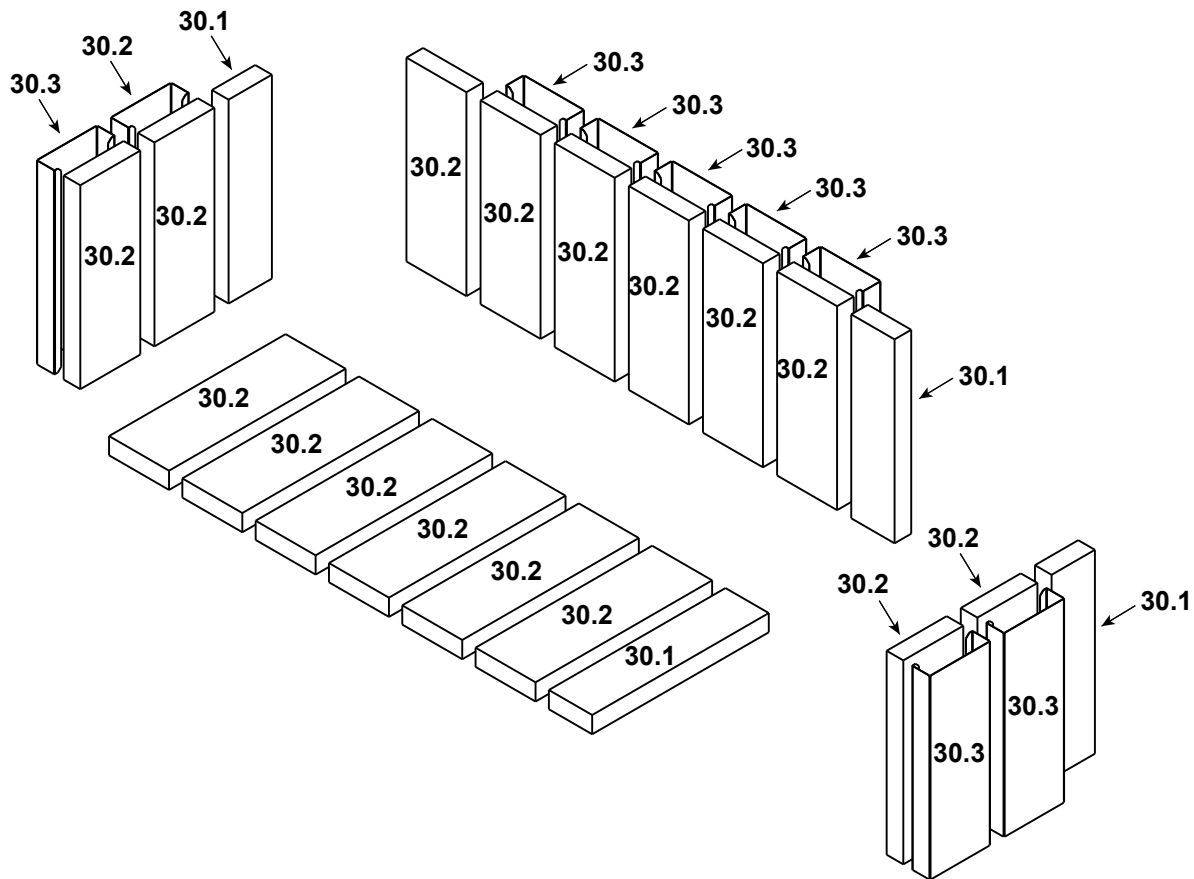

**Stocked  
at Depot**

ITEM	DESCRIPTION	COMMENTS	PART NUMBER
------	-------------	----------	-------------

**#30 Brick Assembly**

30	Brick Assembly		SRV4182-016	Y
30.1	Brick, 13 1/4 x 3 1/4 x 1 1/4	Qty 4 req	SRV4182-203	
30.2	Brick, 13 1/4 x 4 1/2 x 1 1/4	Qty 16 req	SRV4182-301	
30.3	Brick Wrap	Qty 9 req	SRV4182-101	
<b>Fastener Packs</b>				
	Nut, 3/8 - 16 Prevailing Torque	Pkg of 24	226-0100/24	Y
	Screw, 8-32 x 3/8 PPH BK	Pkg of 40	225-0500/40	Y
	Screw, 8 x 1/2 PPH BK	Pkg of 40	12460/40	Y
	Screw, HWH MS 1/4-20 x 3/4	Pkg of 25	220-0080/25	Y
	Washer, 3/8 SAE BK	Pkg of 3	832-0990	Y