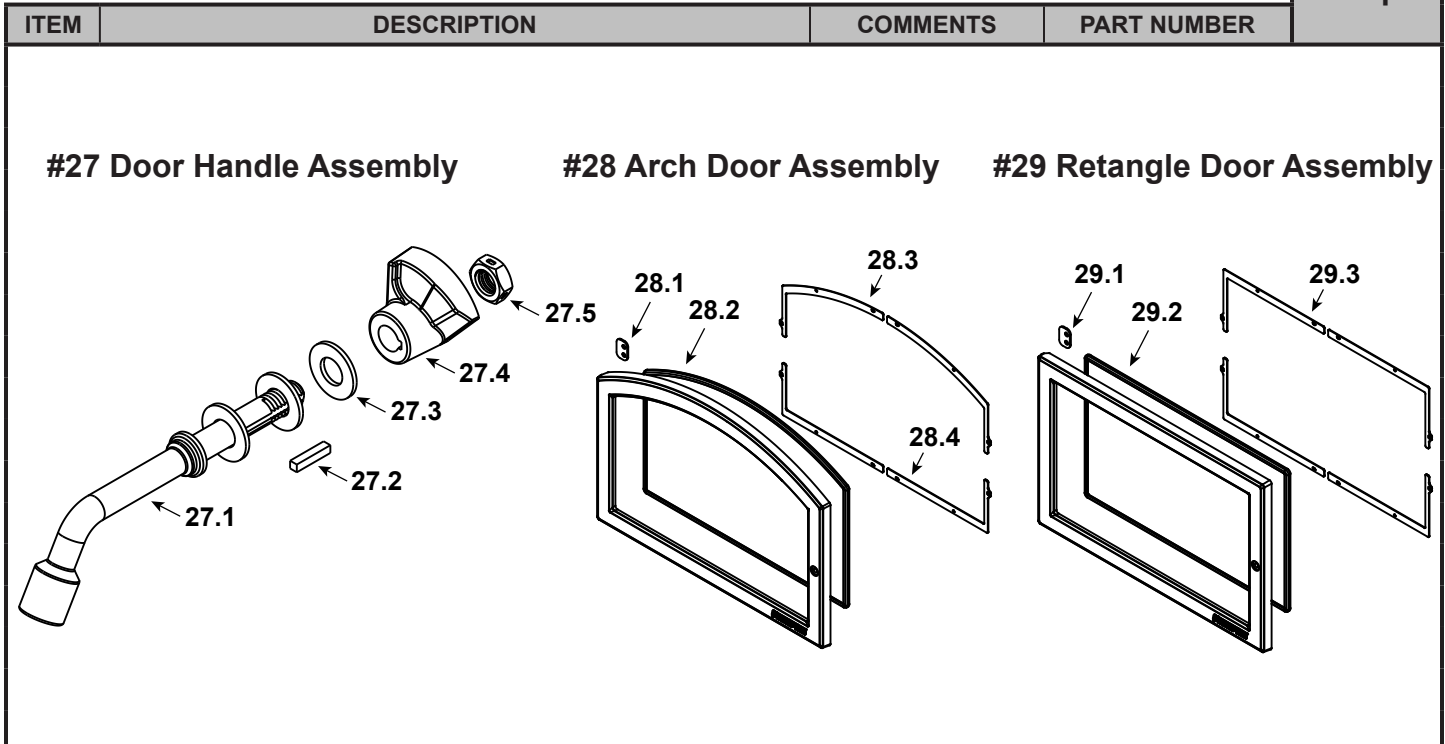

Beginning Manufacturing Date: May 2019
Ending Manufacturing Date: Active

IMPORTANT: THIS IS DATED INFORMATION. Parts must be ordered from a dealer or distributor. **Hearth and Home Technologies does not sell directly to consumers.** Provide model number and serial number when requesting service parts from your dealer or distributor.

**Stocked
at Depot**

ITEM	DESCRIPTION	COMMENTS	PART NUMBER	Stocked at Depot
27	Door Handle Assembly		SRV4181-022	Y
27.1	Handle, Door		SRV4181-301	
27.2	Latch Cam Key		SRV430-1151	
27.3	Washer, 3/8 SAE	Pkg of 3	832-0990	Y
27.4	Door Latch Cam Mill		SRV430-1141	
27.5	Nut, 3/8 - 16 Prevailing Torque	Pkg of 24	226-0100/24	Y
	Fiber Handle		SRV433-1380	Y
28	Arch Door Assembly		SRV4182-030	
28.1	Hinge Retainer		SRV4181-122	
28.2	Glass Assembly		SRV4182-031	Y
	Rope, 1/2 Wire Jacket	10 Ft	7000-811/10	Y
28.3	Glass Retainer	Qty 2 req	SRV4182-241	
28.4	Glass Retainer	Qty 2 req	SRV4182-240	
	Screw, 8-32 x 3/8 PPH BK	Pkg of 40	225-0500/40	Y
29	Retangle Door Assembly		SRV4183-030	
29.1	Hinge Retainer		SRV4181-122	
29.2	Glass Assembly		SRV4183-031	Y
	Rope, 1/2 Wire Jacket	10 Ft	7000-811/10	Y
29.3	Glass Retainer	Qty 4 req	SRV4183-240	
	Screw, 8-32 x 3/8 PPH BK	Pkg of 40	225-0500/40	Y

Additional service part numbers on following page.