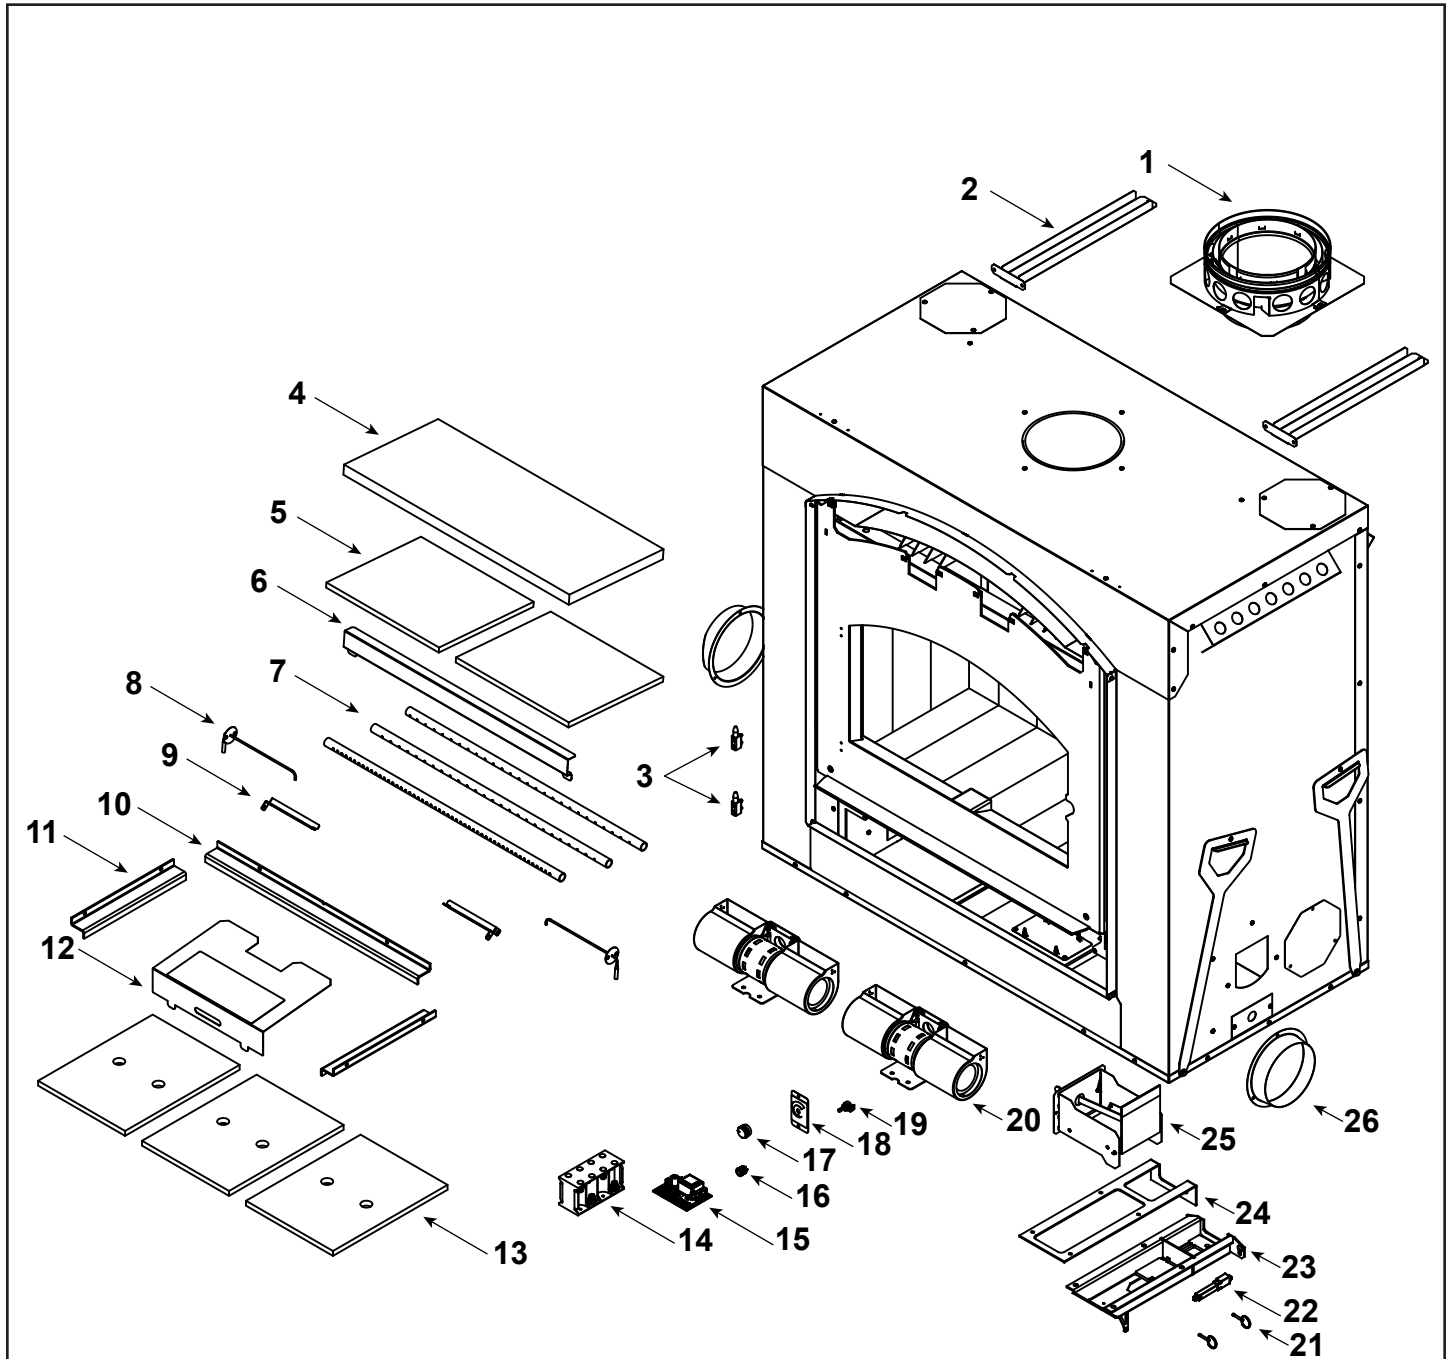

**PIONEER-III-ABK - Arch Door**

**PIONEER-III-RBK - Rectangle Door**

Part number list on following page.

Beginning Manufacturing Date: May 2019  
Ending Manufacturing Date: Active

IMPORTANT: THIS IS DATED INFORMATION. Parts must be ordered from a dealer or distributor. **Hearth and Home Technologies does not sell directly to consumers.** Provide model number and serial number when requesting service parts from your dealer or distributor.

Stocked  
at Depot

ITEM	DESCRIPTION	COMMENTS	PART NUMBER	
1	Starter Plate Assembly		SL1	
	8 in Starter Section		SRV22069	Y
2	Standoff, Front	Qty 2 req	SRV4182-233	
3	Hinge, Male	Qty 2 req	SRV4181-302	
4	Baffle Blanket		SRV4182-205	
5	Baffle	Qty 2 req	SRV4182-113	
6	Baffle Protector		SRV4182-195	
7	Manifold Tube Set	Set of 3	TUBES-4182	Y
8	Thermocouple	Qty 2 req	SRV4083-147	
	Wire Harness, Thermostat		SRV4182-304	Y
9	Sheild, Sensor	Qty 2 req	SRV4083-212	
10	Brick Retainer, Back		SRV4182-123	
11	Brick Retainer, Side	Qty 2 req	SRV4182-121	
12	Cover Assembly, Control Board		SRV4182-034	
13	Refractory Bottom	Qty 3 req	SRV4182-135	
14	Battery Back Up		SRV4083-177	Y
15	Control Board Assembly		SRV4182-050	Y
	Wire Harness, AC		SRV4182-176	Y
	Wire Harness, JBOX		SRV4182-311	Y
16	Push Button		SRV4182-134	Y
17	Knob Knurled Black		SRV4083-743	
18	Control Plate Assembly		SRV4083-035	
19	Fan Control		SRV4083-179	
20	Fan Assembly	Qty 2 req	SRV433-5890	Y
	Wire Harness, Fan AC		SRV4182-178	Y
21	Detent Pin, 5/32	Qty 2 req	SRV4083-376	
22	Linear Actuator		SRV4083-130	Y
23	Air Control Channel Assembly		SRV4182-012	
24	Gasket, Air Control Channel Assembly		SRV4182-189	
25	Outside Air Assembly		SRV4182-039	
26	Unit Collar	Qty 2 req	SRV4087-314	
	Non-Comb Board Assembly	PIONEER-III-ABK	SRV4182-064	
		PIONEER-III-RBK	SRV4183-064	
	Touch Up Paint	Black	812-0910	