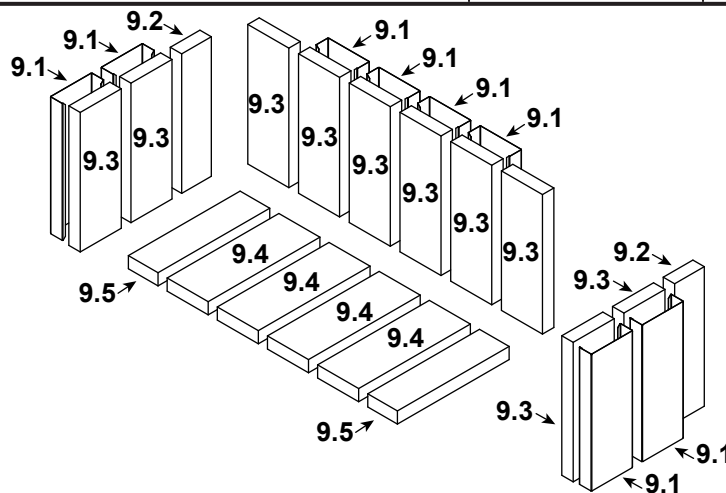

IMPORTANT: THIS IS DATED INFORMATION. Parts must be ordered from a dealer or distributor. **Hearth and Home Technologies does not sell directly to consumers.** Provide model number and serial number when requesting service parts from your dealer or distributor.

Stocked at Depot

ITEM	DESCRIPTION	COMMENTS	PART NUMBER	
1	Starter Plate Assembly		SL1	
	Starter Section		SRV22069	Y
2	Standoff, Front	Qty 2 req	SRV4182-233	
3	Baffle Blanket		SRV4184-205	
4	Baffle	Qty 2 req	SRV4184-113	
5	Manifold Tube Set		TUBES-4184	Y
6	Baffle Protector		SRV4184-195	
7	Brick Retainer, Back		SRV4184-123	
8	Brick Retainer, Side	Qty 2 req	SRV4184-121	

#9 Brick Set

9	Brick Assembly		SRV4184-016	Y
9.1	Brick Wrap	Qty 8 req	SRV4182-101	
9.2	Firebrick, 13.25 x 3.25	Qty 2 req	SRV4182-203	
9.3	Firebrick, 13.25 x 4.5 x 1.25	Qty 10 req	SRV4182-301	
9.4	Firebrick, 12.25 x 4.5	Qty 4 req	SRV4184-201	
9.5	Firebrick, 12.25 x 3.25	Qty 2 req	SRV4184-203	
10	Door Assembly		See following pages	
11	Handle		SRV4121-163	Y
12	Timer Assembly		See following pages	
13	Front Assembly (Complete)		SRV4184-070	
13.1	Upper Grille Assembly		SRV4182-074	
13.2	Side Bar Assembly	Qty 2 req	SRV4181-034	
13.3	Front Access Lower Grille Assembly		SRV4184-076	
14	Blower Assembly	Qty 2 req	SRV433-5890	Y
	Fan Speed Control		SRV7000-143	
	Wire Harness		SRV480-0990	Y
	Snap Disc, F180F-30		SRV4021-827	

Additional service part numbers on following page.