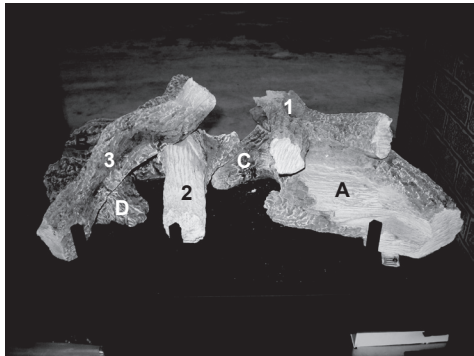

Log Set Assembly

IMPORTANT: THIS IS DATED INFORMATION. Parts must be ordered from a dealer or distributor. **Hearth and Home Technologies does not sell directly to consumers.** Provide model number and serial number when requesting service parts from your dealer or distributor.

Stocked at Depot

ITEM	DESCRIPTION	COMMENTS	PART NUMBER	
	Log Set Assembly		LOGS-2128	Y
A	Log A		SRV2128-701	
B	Log B		SRV2128-702	
C	Log C		SRV2128-703	
D	Log D		SRV2128-706	
1	Log 1		SRV2128-704	
2	Log 2		SRV2128-705	
3	Log 3		SRV2128-707	
4	Sheetrock Ledge (side)	Qty 2 req	2130-118	
5	Non-Comb, Long	Qty 2 req	2130-199	
6	Burner NG, Propane		2128-007	Y
7	Pilot Shield		2128-124	
8	Base Pan/Grate Assembly		2128-005	
9	Glass Door Assembly (Side)	Qty 2 req	GLA-6TROC	Y
10	Junction Box bracket		2128-128	
11	Junction Box		SRV4021-013	Y
12	Glass Door Assembly (End)		GLA-2130	Y
13	Non- Comb, Short		2130-197	
14	Sheetrock Ledge (End)		2130-126	
	Refractory Panel		2128-116	
	Surround Overlay (contains overlay for top, bottom and sides)		SRV2130-FACE