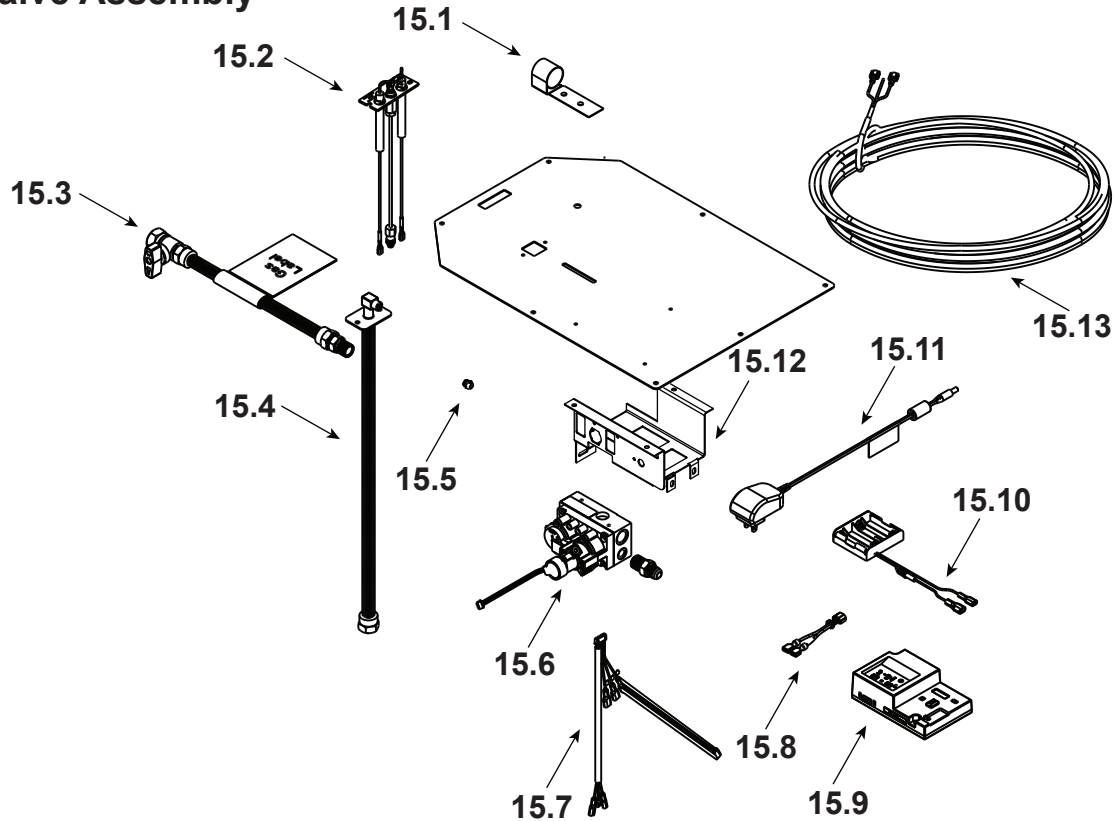

#15 Valve Assembly

IMPORTANT: THIS IS DATED INFORMATION. Parts must be ordered from a dealer or distributor. **Hearth and Home Technologies does not sell directly to consumers.** Provide model number and serial number when requesting service parts from your dealer or distributor.

Stocked at Depot

ITEM	DESCRIPTION	COMMENTS	PART NUMBER	Stocked at Depot
15.1	Shutter Bracket Assembly		2118-121	Y
15.2	Pilot Assembly NG		2478-012	Y
	Pilot Assembly Propane	Convert 2478-012 with SRV593-527		Y
15.3	Flex Ball Valve Assembly		SRV302-320	Y
15.4	Flexible Gas Connector		530-302A	Y
15.5	Orifice NG (#32C)		SRV582-832	Y
	Orifice Propane (#50C)		582-850	Y
15.6	Valve NG		2166-302	Y
	Valve Propane		2166-303	Y
15.7	Harness, IFT 6 Pin Wiring		SRV2326-132	Y
15.8	Jumper Wire		SRV2187-198	Y
15.9	Module, IFT Control		SRV2326-130	Y
15.10	Battery Holder 4AA, IFT		SRV2326-134	Y
15.11	Transformer, 6 Volt Wall		SRV2326-131	Y
15.12	Valve, Bracket		2118-104	
15.13	Thermostat Wire Assembly, Male/Male		SRV2118-170	Y

Additional service part numbers appear on following page.