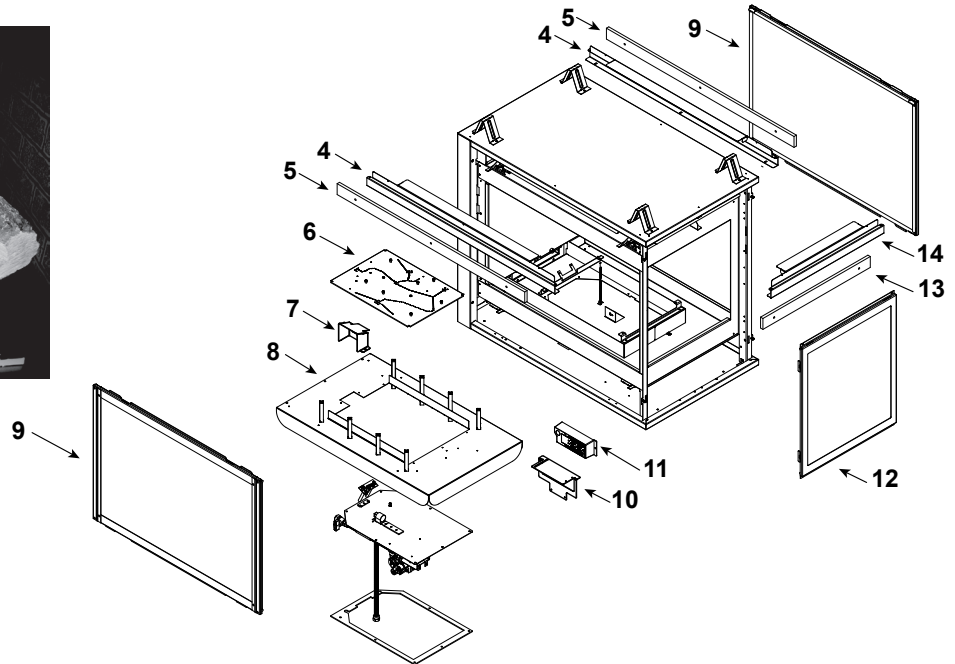

Log Set Assembly

IMPORTANT: THIS IS DATED INFORMATION. Parts must be ordered from a dealer or distributor. **Hearth and Home Technologies does not sell directly to consumers.** Provide model number and serial number when requesting service parts from your dealer or distributor.

Stocked at Depot

ITEM	DESCRIPTION	COMMENTS	PART NUMBER	
	Log Set Assembly		LOGS-2128	Y
A	Log A		SRV2128-701	
B	Log B		SRV2128-702	
C	Log C		SRV2128-703	
D	Log D		SRV2128-706	
1	Log 1		SRV2128-704	
2	Log 2		SRV2128-705	
3	Log 3		SRV2128-707	
4	Sheetrock Ledge (side)	Qty 2 req	2130-118	
5	Non-Comb, Long	Qty 2 req	2130-199	
6	Burner NG, Propane		2128-007	Y
7	Pilot Shield		2128-124	
8	Base Pan/Grate Assembly		2128-005	
9	Glass Door Assembly (Side)	Qty 2 req	GLA-6TROC	Y
10	Junction Box bracket		2128-128	
11	Junction Box		SRV4021-013	Y
12	Glass Door Assembly (End)		GLA-2130	Y
13	Non- Comb, Short		2130-197	
14	Sheetrock Ledge (End)		2130-126	
	Refractory Panel		2128-116	
	Surround Overlay (contains overlay for top, bottom and sides)		SRV2130-FACE