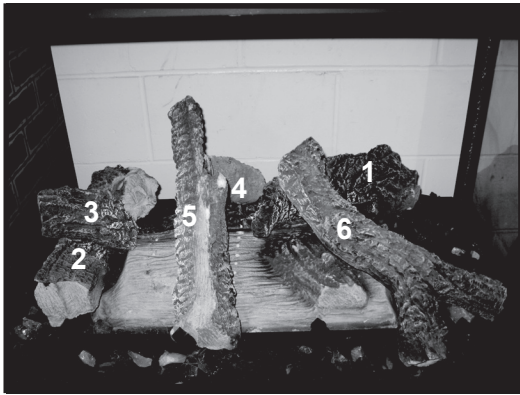

Log Set Assembly

IMPORTANT: THIS IS DATED INFORMATION. Parts must be ordered from a dealer or distributor. **Hearth and Home Technologies does not sell directly to consumers.** Provide model number and serial number when requesting service parts from your dealer or distributor.

**Stocked
at Depot**

ITEM	DESCRIPTION	COMMENTS	PART NUMBER	Stocked at Depot
	Log Set Assembly		LOGS-MSR	Y
1	Log 1		SRV2005-701	
2	Log 2		SRV2005-700	
3	Log 3		SRV2005-702	
4	Log 4		SRV2005-703	
5	Log 5		SRV2005-704	
6	Log 6		SRV2005-705	
7	Non-Comb, Long	Qty 2 req	2130-199	
8	Sheetrock Ledge (Side)	Qty 2 req	2130-118	
9	Glass Door Assembly	Qty 2 req	GLA-6TROC	Y
10	Non-Comb, Short		2130-197	
11	Sheetrock Ledge (End)		2130-126	
12	Glass Door Assembly (End)		GLA-2130	Y
13	Grate Assembly		2005-012	
14	Burner NG, Propane		2005-006	Y
15	Ember Mesh Assembly		2176-008	
16	Junction Box Bracket		2128-128	
17	Junction Box		SRV4021-013	Y
18	Refractory		2128-116	
	Surround Overlay (contains overlay for top, bottom and sides)		SRV2130-FACE