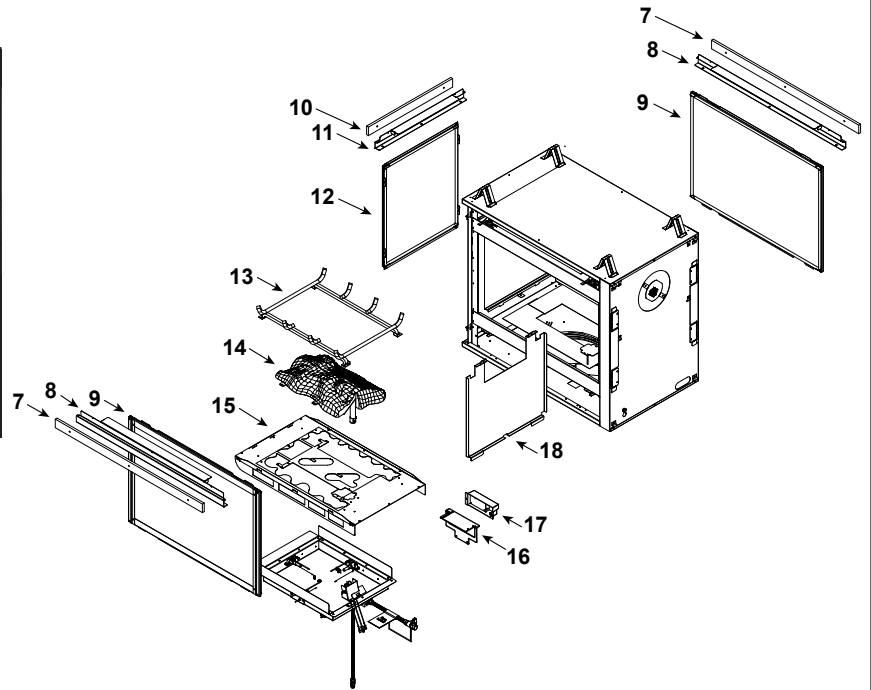

Log Set Assembly

IMPORTANT: THIS IS DATED INFORMATION. Parts must be ordered from a dealer or distributor. **Hearth and Home Technologies does not sell directly to consumers.** Provide model number and serial number when requesting service parts from your dealer or distributor.

**Stocked
at Depot**

ITEM	DESCRIPTION	COMMENTS	PART NUMBER	Stocked at Depot
	Log Set Assembly		LOGS-MSR	Y
1	Log 1		SRV2005-701	
2	Log 2		SRV2005-700	
3	Log 3		SRV2005-702	
4	Log 4		SRV2005-703	
5	Log 5		SRV2005-704	
6	Log 6		SRV2005-705	
7	Non-Comb, Long	Qty 2 req	2130-199	
8	Sheetrock Ledge (Side)	Qty 2 req	2130-118	
9	Glass Door Assembly	Qty 2 req	GLA-6TROC	Y
10	Non-Comb, Short		2130-197	
11	Sheetrock Ledge (End)		2130-126	
12	Glass Door Assembly (End)		GLA-2130	Y
13	Grate Assembly		2005-012	
14	Burner NG, Propane		2005-006	Y
15	Ember Mesh Assembly		2176-008	
16	Junction Box Bracket		2128-128	
17	Junction Box		SRV4021-013	Y
18	Refractory		2128-116	
	Surround Overlay (contains overlay for top, bottom and sides)		SRV2130-FACE