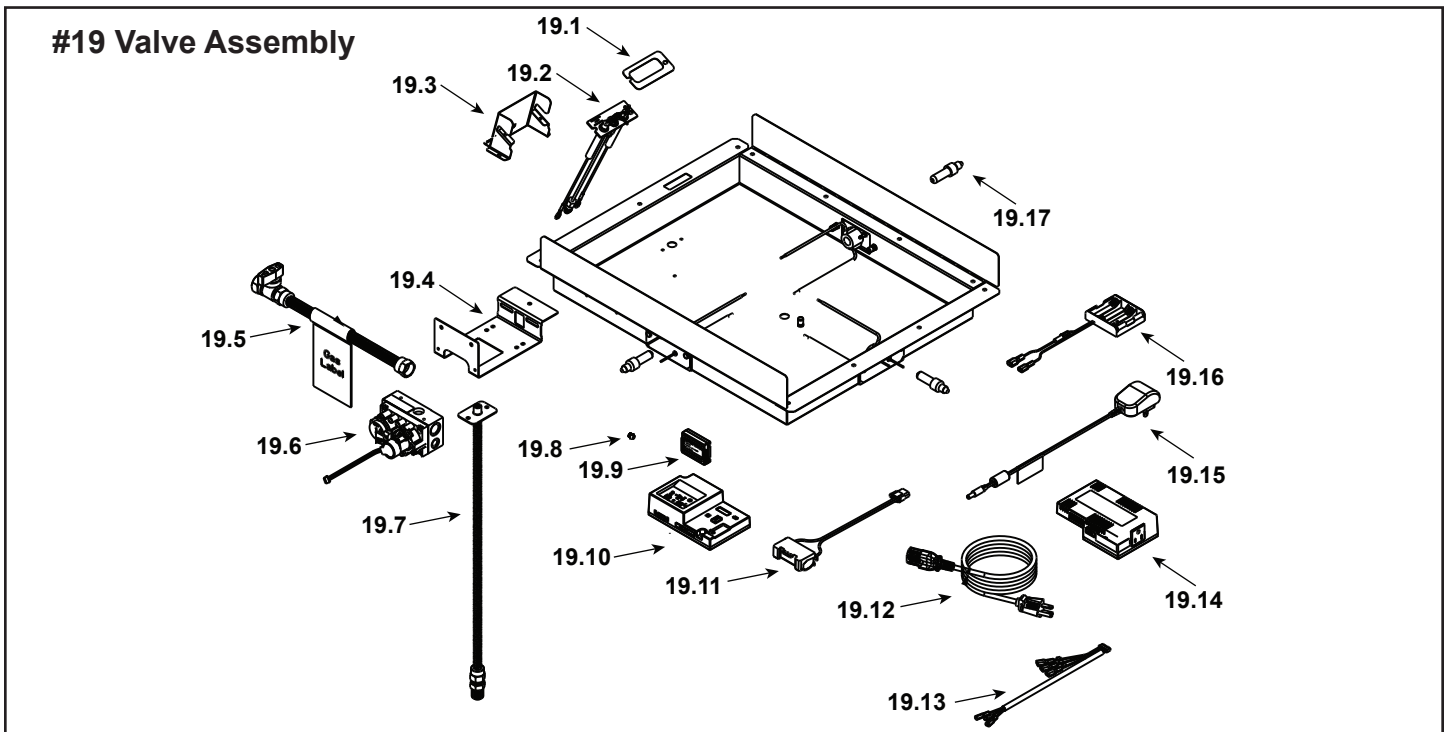

**Stocked
at Depot**

ITEM	DESCRIPTION	COMMENTS	PART NUMBER	Stocked at Depot
	Log Set Assembly		LOGS-MSR	Y
1	Log 1		SRV2005-701	
2	Log 2		SRV2005-700	
3	Log 3		SRV2005-702	
4	Log 4		SRV2005-703	
5	Log 5		SRV2005-704	
6	Log 6		SRV2005-705	
7	Non-Comb, Long	Qty 2 req	2130-199	
8	Sheetrock Ledge (Side)	Qty 2 req	2130-118	
9	Glass Door Assembly	Qty 2 req	GLA-6TROC	Y
10	Non-Comb, Short		2130-197	
11	Sheetrock Ledge (End)		2130-126	
12	Glass Door Assembly (End)		GLA-2130	Y
13	Grate Assembly		2005-012	
14	Burner NG, Propane		2005-006	Y
15	Ember Mesh Assembly		2176-008	
16	Junction Box Bracket		2128-128	
17	Junction Box		SRV4021-013	Y
18	Refractory		2128-116	
	Surround Overlay (contains overlay for top, bottom and sides)		SRV2130-FACE	