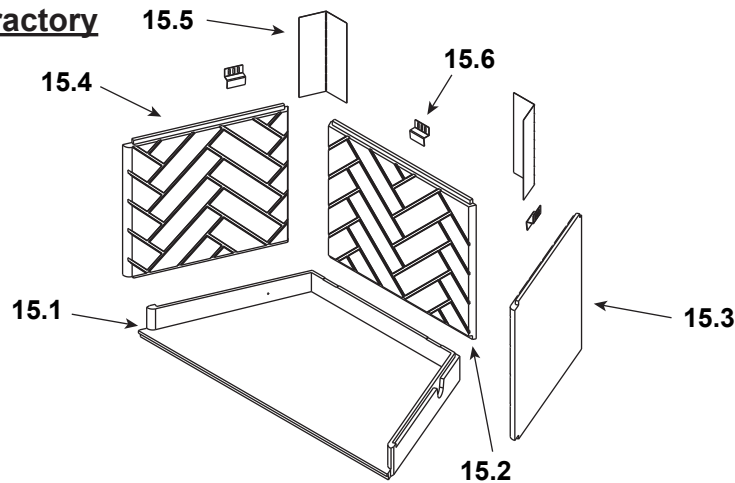

Stocked at Depot

ITEM	DESCRIPTION	COMMENTS	PART NUMBER	
1	Starter Section Assembly		SRV22069	Y
2	Top Standoff	Qty 4 req	SRV4044-111	
3	Upper Front Face		4072-143	
4	Non Combustible Front		4072-146	
5	Door Track (used for upper)		SRV4072-117	
6	Smoke Shield		4072-135	
7	Upper Face		SRV4072-188	
8	Left & Right Column		SRV4072-176	
9	Lower Face		SRV4072-178	
10	Firescreen Rod	1 piece	4072-133	
11	Firescreen Assembly	Qty 2 req	SRV4072-019	Y
12	Grate, 21.50" F x 9.88" D x 14.88" B		GR41	Y
13	Nailing Flange	Qty 4 req	SRV4044-161	
	Door Pivot Clip	Qty 2 req	SRV31527	
	Strip Protector		SRV18320	
	Outside Air Hood	Qty 2 req	SRV33271	
	Extended Smoke Shield		SRV4072-155	
	Installation Instructions and Owner's Manual		4072-203	

**Stocked
at Depot**

ITEM	DESCRIPTION	COMMENTS	PART NUMBER
Traditional Refractory			
14.1	Hearth Refractory, 36.38" F x 17.88" D x 21.18 B		SRV4072-101
14.2	Back Refractory, 17.25" H x 20.93" W		SRV4072-102
14.3	Side Refractory, 17.25" H x 18.21" W	Qty 2 req	SRV4072-103
14.4	Corner Shield	Qty 2 req	4072-145
14.5	Retainer	Qty 3 req	SRV11847

#15 Herringbone Refractory

Herringbone Refractory			
15.1	Hearth Refractory, 36.38" F x 17.88" D x 21.18 B		SRV4072-101
15.2	Back Refractory, 17.25" H x 20.93" W		SRV4072-106
15.3	Side Refractory, Right, 17.25" H x 18.21" W		SRV4072-108
15.4	Side Refractory, Left, 17.25" H x 18.21" W		SRV4072-109
15.5	Corner Shield	Qty 2 req	4072-145
15.6	Retainer	Qty 3 req	SRV11847