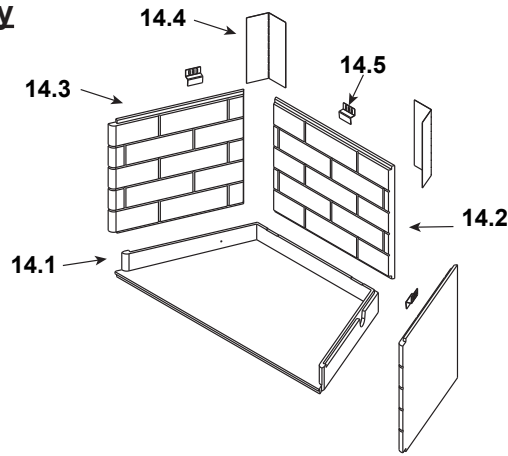

#14 Traditional Refractory

IMPORTANT: THIS IS DATED INFORMATION. Parts must be ordered from a dealer or distributor. **Hearth and Home Technologies does not sell directly to consumers.** Provide model number and serial number when requesting service parts from your dealer or distributor.

**Stocked
at Depot**

ITEM	DESCRIPTION	COMMENTS	PART NUMBER
Traditional Refractory			
14.1	Hearth Refractory, 36.38" F x 17.88" D x 21.18 B		SRV4072-101
14.2	Back Refractory, 17.25" H x 20.93" W		SRV4072-102
14.3	Side Refractory, 17.25" H x 18.21" W	Qty 2 req	SRV4072-103
14.4	Corner Shield	Qty 2 req	4072-145
14.5	Retainer	Qty 3 req	SRV11847