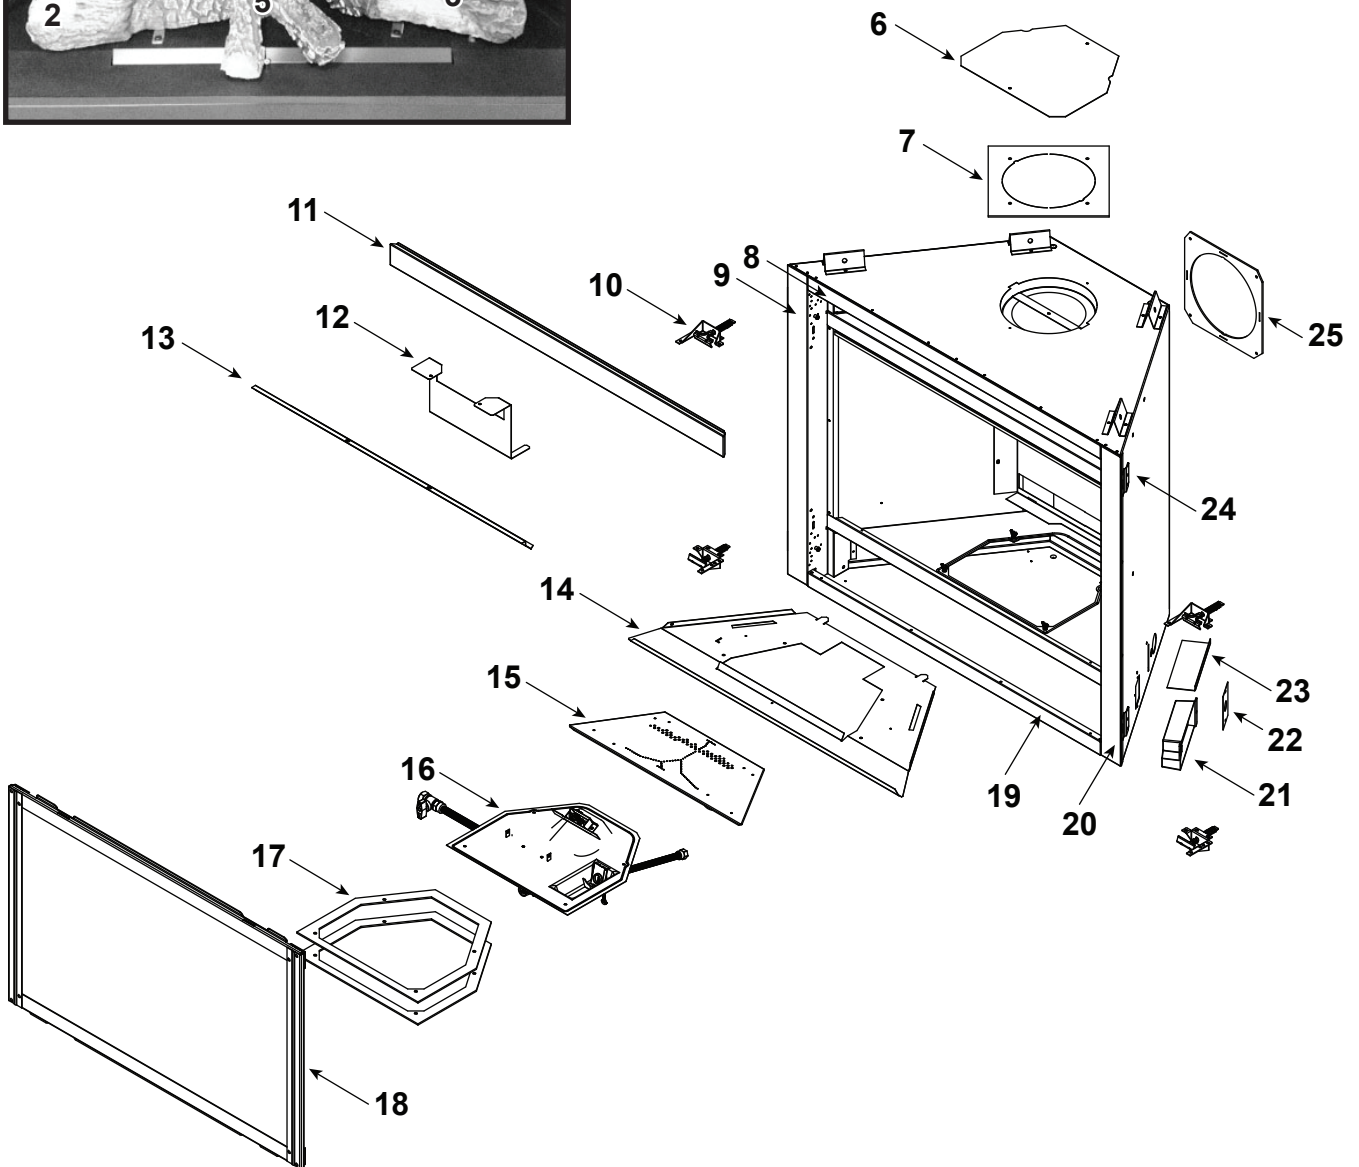

Log Set Assembly

Part number list on following page.

IMPORTANT: THIS IS DATED INFORMATION. Parts must be ordered from a dealer or distributor. **Hearth and Home Technologies does not sell directly to consumers.** Provide model number and serial number when requesting service parts from your dealer or distributor.

**Stocked
at Depot**

ITEM	DESCRIPTION	COMMENTS	PART NUMBER	
	Log Set Assembly		SRV2383-070	Y
1	Rear Log		SRV2383-071	
2	Front Left Log		SRV2383-072	
3	Front Right Log		SRV2383-073	
4	Top Log		SRV2382-074	
5	Middle Log		SRV2383-075	
6	Intake Cover Plate		2166-450	
7	Intake Cover Gasket		4031-239	
8	Not replaceable must order overlay (CUST4018-001)		4055-197	
9			4055-133	
10	Glass Latch Assembly	Qty 4 req	2382-400	Y
11	Dry Wall Lip		4031-208	
12	Exhaust Shield		2382-129	
13	Glass Shield		4031-220	
14	Hearth Pan		2383-111	
15	Burner Assembly		2383-007	Y
16	Valve Assembly		Refer to valve page	
17	Gasket, Valve Plate	Qty 2 req	4055-135	
18	Glass Frame Assembly		GLA2383-018	
19	Not replaceable must order overlay (CUST4018-001)		4055-197	
20			4055-133	
21	Junction box		SRV4021-013	Y
22	Cover Plate		SRV4031-222	
23	Shield Junction Box		4031-193	
24	Nailing Flange	Qty 4 req	SRV4044-161	
25	Back Gasket		SRV4000-225	
	Touch-up Paint, Interior		4021-110	
	Touch-up Paint, Exterior		TUP-GBK-12	
	Battery Pack		SRV593-594	Y
	Cord Clip		14218	
	Thumb Screws	Pkg of 25	4021-558/25	Y
	Lava Rock Bag Assembly		4040-094	
	Lava Rock, 3 Lbs		4021-297	
	Mineral Wool		SRV14333	
	Vermiculite		28746	