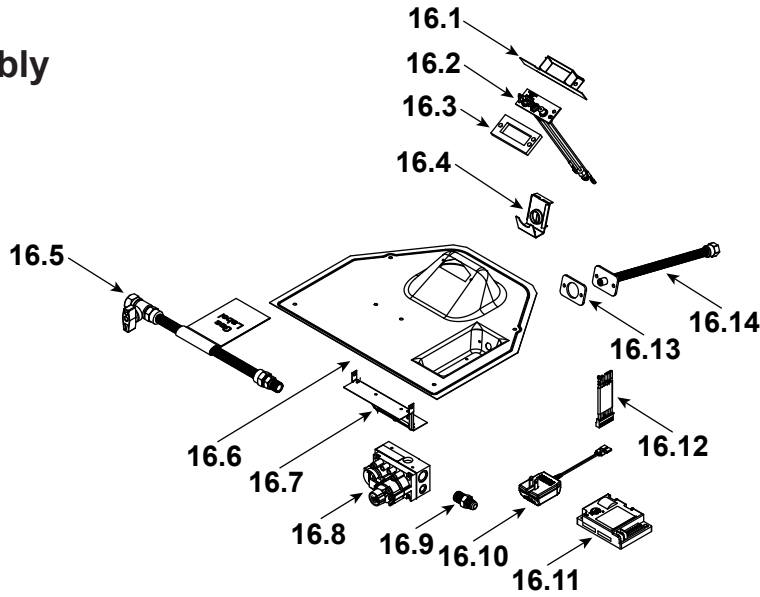

#16 Valve Assembly

IMPORTANT: THIS IS DATED INFORMATION. Parts must be ordered from a dealer or distributor. **Hearth and Home Technologies does not sell directly to consumers.** Provide model number and serial number when requesting service parts from your dealer or distributor.

Stocked at Depot

ITEM	DESCRIPTION	COMMENTS	PART NUMBER	
16.1	Pilot Shield		2382-131	
16.2	Pilot Assembly NG		SRV2090-012	Y
	Pilot Assembly Propane		2090-013	Y
16.3	Gasket, Pilot Assembly		4021-042	
16.4	Air Shutter Assembly		SRV4055-202	Y
16.5	Flex Ball Valve Assembly		SRV302-320	Y
16.6	Seal Plate Assembly		2382-584	
16.7	Valve Bracket		4055-205	
16.8	Valve NG		750-500	Y
	Valve Propane		2155-501	Y
16.9	Brass Fitting	Pkg of 5	303-315/5	Y
16.10	3 Volt Transformer		SRV593-593	Y
16.11	Module		593-592	Y
16.12	Module Wire Assembly		SRV593-590	Y
16.13	Gasket, Bulkhead		4021-429	
16.14	Bulkhead, Flexible		4021-512	Y
	Wire Assembly , Wall Switch		SRV2118-170	Y
	Orifice NG (#39C)		582-839	Y
	Orifice Propane (#53C)		582-853	Y
	Conversion Kit NG		DCKVN-NOVUS	Y
	Conversion Kit Propane		DCKVP-NOVUS	Y
	Pilot Orifice NG		SRV593-528	Y
	Pilot Orifice Propane		SRV593-527	Y
	Regulator NG		SRVNGK-DXV	Y
	Regulator Propane	Not Available - Must Replace Valve