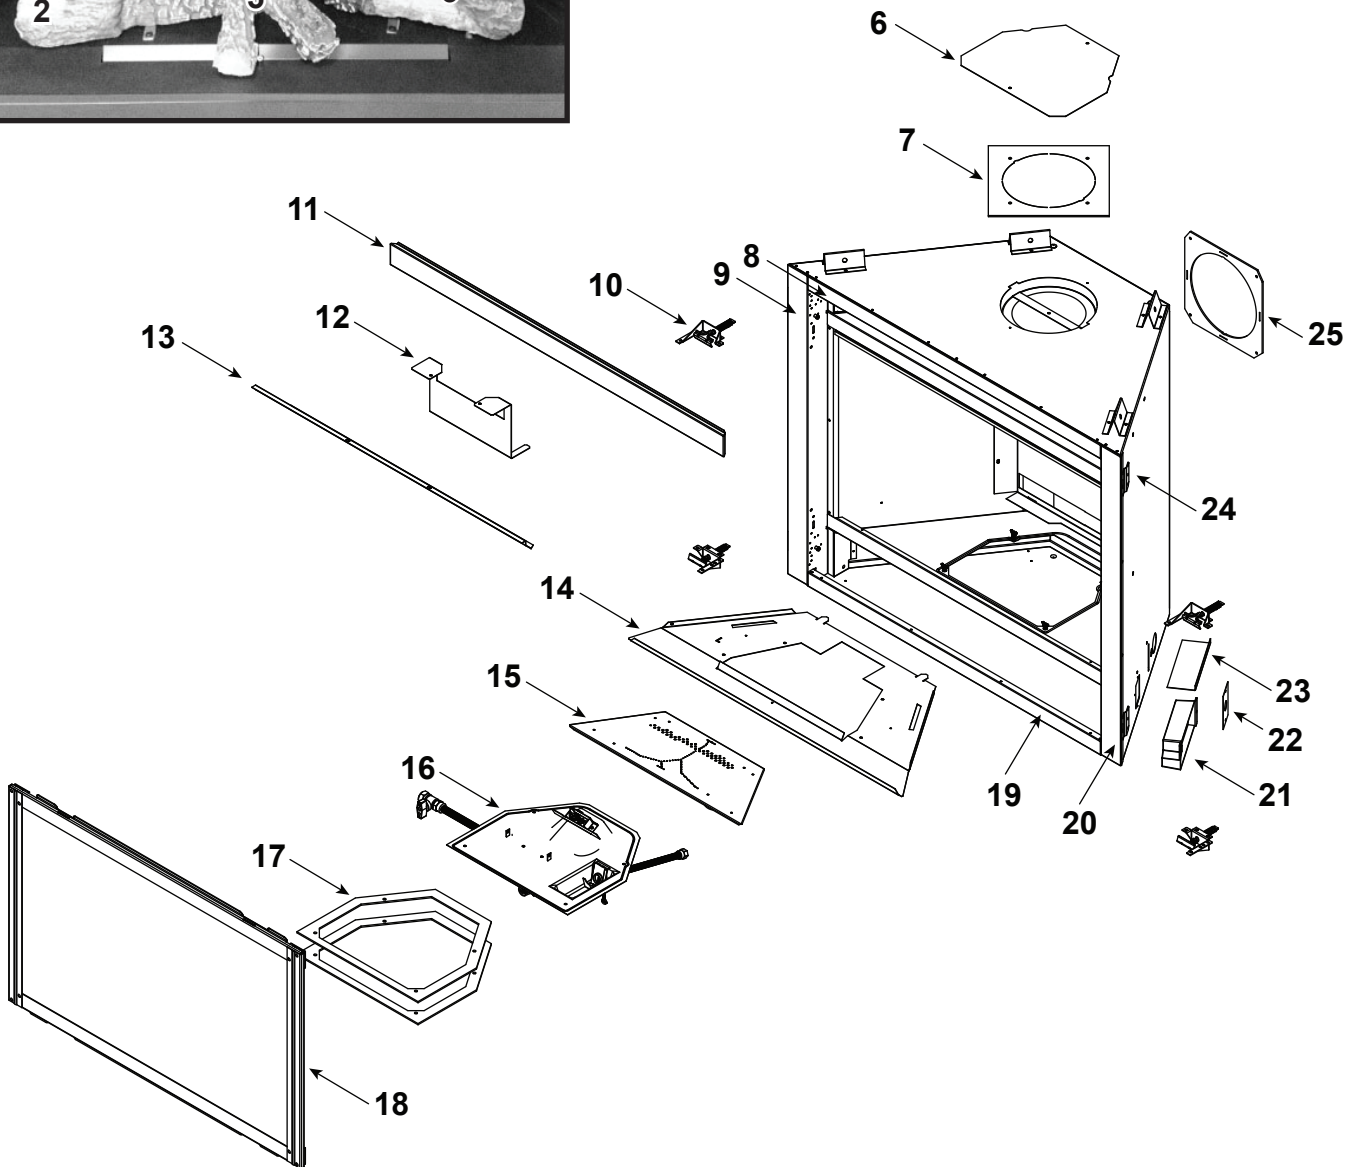

Log Set Assembly

Part number list on following page.

IMPORTANT: THIS IS DATED INFORMATION. Parts must be ordered from a dealer or distributor. **Hearth and Home Technologies does not sell directly to consumers.** Provide model number and serial number when requesting service parts from your dealer or distributor.

**Stocked
at Depot**

ITEM	DESCRIPTION	COMMENTS	PART NUMBER	
	Log Set Assembly		SRV2382-070	Y
1	Rear Log		SRV2382-071	
2	Front Left Log		SRV2381-072	
3	Front Right Log		SRV2381-073	
4	Top Log		SRV2382-074	
5	Middle Log		SRV2380-075	
6	Intake Cover Plate		2166-450	
7	Intake Cover Gasket		4031-239	
8	Not replaceable must order overlay (CUST4018-001)		4055-196	
9			4055-133	
10	Glass Latch Assembly	Qty 4 req	2382-400	Y
11	Dry Wall Lip		4031-207	
12	Exhaust Baffle		2382-129	
13	Glass Shield		4031-219	
14	Hearth Pan		2382-111	
15	Burner Assembly		2382-007	Y
16	Valve Assembly		Refer to valve page	
17	Gasket, Valve Plate	Qty 2 req	4055-135	
18	Glass Frame Assembly		GLA2382-018	Y
19	Not replaceable must order overlay (CUST4018-001)		4055-196	
20			4055-133	
21	Junction Box	For -B Units	SRV4021-013	Y
		Corded, Only for NDV4236I-NVR	2382-013	Y
22	Cover Plate		SRV4031-222	
23	Shield Junction Box		4031-193	
24	Nailing Flange	Qty 4 req	SRV4044-161	
25	Back Gasket		SRV4000-225	
	Touch-up Paint, Interior		4021-110	
	Touch-up Paint, Exterior		TUP-GBK-12	
	Cord Clip		14218	
	Battery Pack		SRV593-594	Y
	Thumb Screws	Pkg of 25	4021-558/25	Y
	Lava Rock Bag Assembly		4040-094	
	Lava Rock, 3 Lbs		4021-297	
	Mineral Wool		SRV14333	
	Vermiculite		28746	