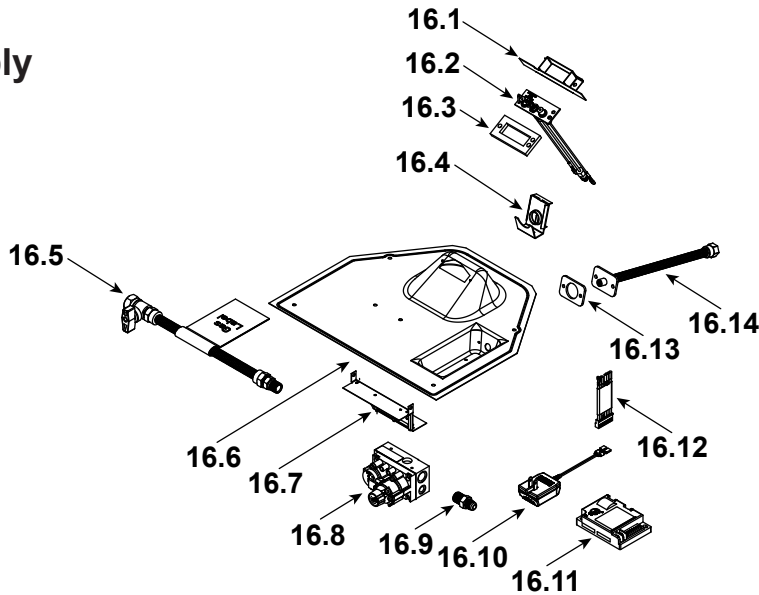

#16 Valve Assembly

IMPORTANT: THIS IS DATED INFORMATION. Parts must be ordered from a dealer or distributor. **Hearth and Home Technologies does not sell directly to consumers.** Provide model number and serial number when requesting service parts from your dealer or distributor.

Stocked at Depot

ITEM	DESCRIPTION	COMMENTS	PART NUMBER	
16.1	Pilot Shield		2382-131	
16.2	Pilot Assembly NG		SRV2090-012	Y
	Pilot Assembly Propane		2090-013	Y
16.3	Gasket, Pilot Assembly		4021-042	
16.4	Air Shutter Assembly		SRV4055-202	Y
16.5	Flex Ball Valve Assembly		SRV302-320	Y
16.6	Seal Plate Assembly		2382-584	
16.7	Valve Bracket		4055-205	
16.8	Valve NG		750-500	Y
	Valve Propane		2155-501	Y
16.9	Brass Fitting	Pkg of 5	303-315/5	Y
16.10	3 Volt Transformer		SRV593-593	Y
16.11	Module		593-592	Y
16.12	Module Wire Assembly		SRV593-590	Y
16.13	Gasket, Bulkhead		4021-429	
16.14	Bulkhead, Flexible		4021-512	Y
	Wire Assembly , Wall Switch		SRV2118-170	Y
	Orifice NG (#42C)		582-842	Y
	Orifice Propane (#54C)		SRV582-854	Y
	Conversion Kit NG		DCKVN-NOVUS	Y
	Conversion Kit Propane		DCKVP-NOVUS	Y
	Pilot Orifice NG		SRV593-528	Y
	Pilot Orifice Propane		SRV593-527	Y
	Regulator NG		SRVNGK-DXV	Y
	Regulator Propane	Not Available - Must Replace Valve