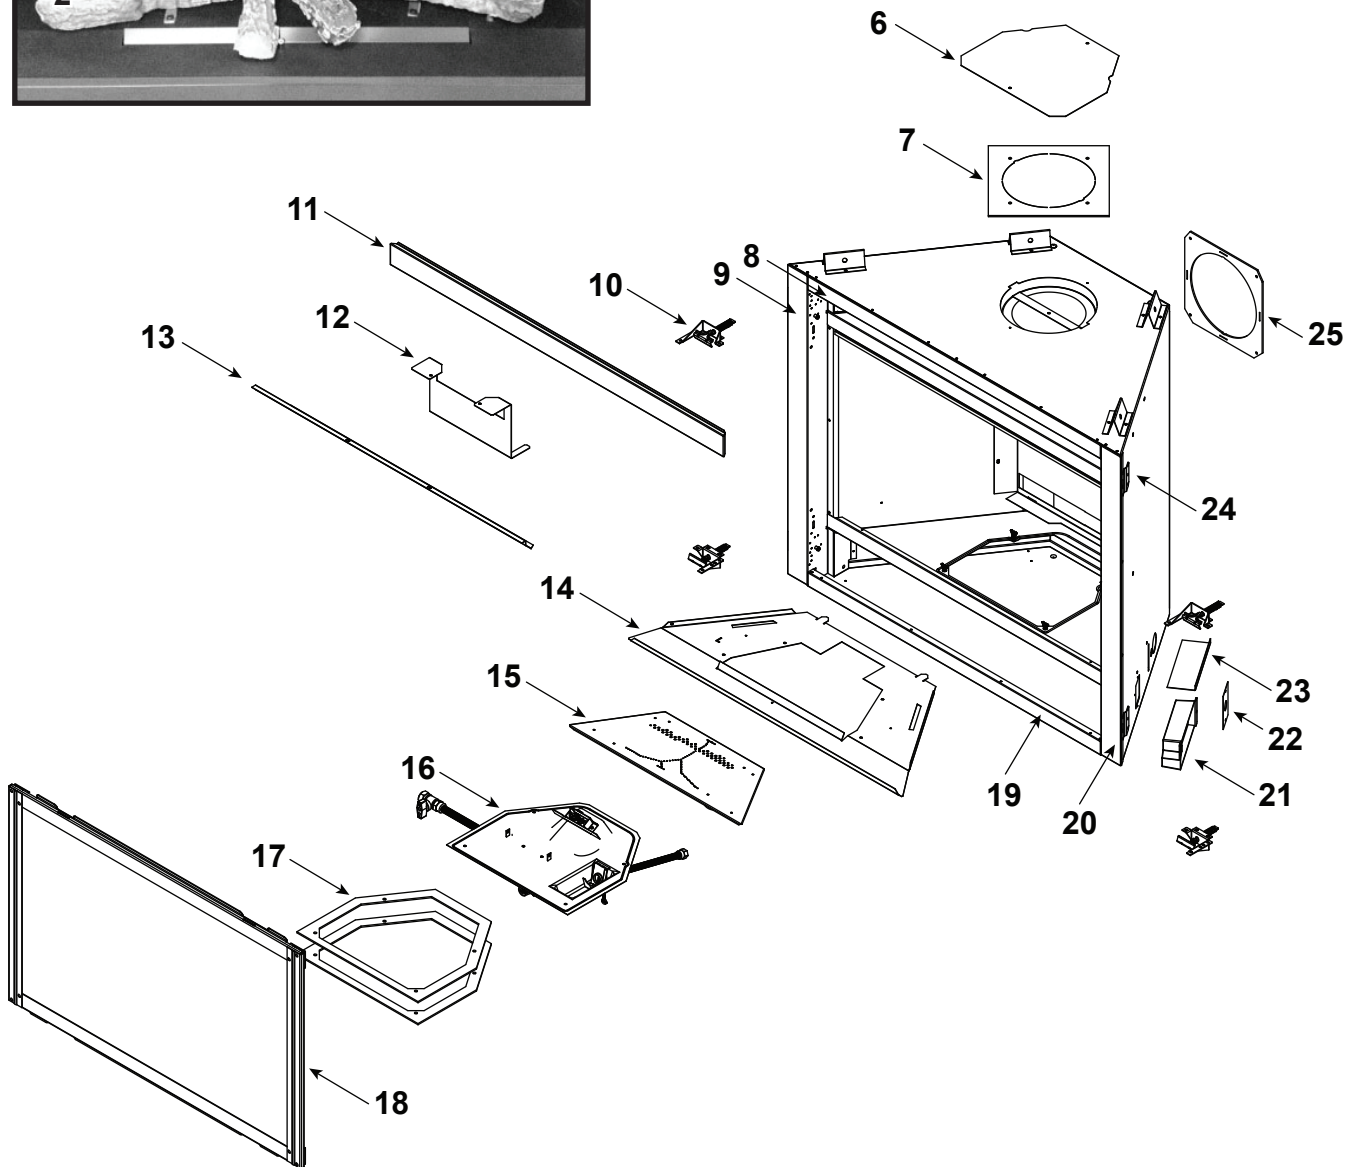

Log Set Assembly

Part number list on following page.

IMPORTANT: THIS IS DATED INFORMATION. Parts must be ordered from a dealer or distributor. **Hearth and Home Technologies does not sell directly to consumers.** Provide model number and serial number when requesting service parts from your dealer or distributor.

**Stocked
at Depot**

ITEM	DESCRIPTION	COMMENTS	PART NUMBER	
	Log Set Assembly		SRV2381-070	Y
1	Rear Log		SRV2380-071	
2	Front Left Log		SRV2381-072	
3	Front Right Log		SRV2381-073	
4	Top Log		SRV2380-074	
5	Middle Log		SRV2380-075	
6	Intake Cover Plate		2166-450	
7	Intake Cover Gasket		4031-239	
8	Not replaceable must order overlay (CUST4018-001)		4055-195	
9			4055-133	
10	Glass Latch Assembly	Qty 4 req	2382-400	Y
11	Dry Wall Lip		4031-206	
12	Exhaust Baffle		2382-129	
13	Glass Shield		4031-218	
14	Hearth Pan		2381-111	
15	Burner Assembly		2381-007	Y
16	Valve Assembly		Refer to Valve page	
17	Gasket, Valve Plate	Qty 2 req	4055-135	
18	Glass Frame Assembly		GLA2381-018	Y
19	Not replaceable must order overlay (CUST4018-001)		4055-195	
20			4055-133	
21	Junction box		SRV4021-013	Y
22	Cover Plate		SRV4031-222	
23	Shield Junction Box		4031-193	
24	Nailing Flange	Qty 4 req	SRV4044-161	
25	Back Gasket		SRV4000-225	
	Touch-up Paint, Interior		4021-110	
	Touch-up Paint, Exterior		TUP-GBK-12	
	Battery Pack		SRV593-594	Y
	Cord Clip		14218	
	Thumb Screws	Pkg of 25	4021-558/25	Y
	Lava Rock Bag Assembly		4040-094	
	Lava Rock, 3 Lbs		4021-297	
	Mineral Wool		SRV14333	
	Vermiculite		28746	