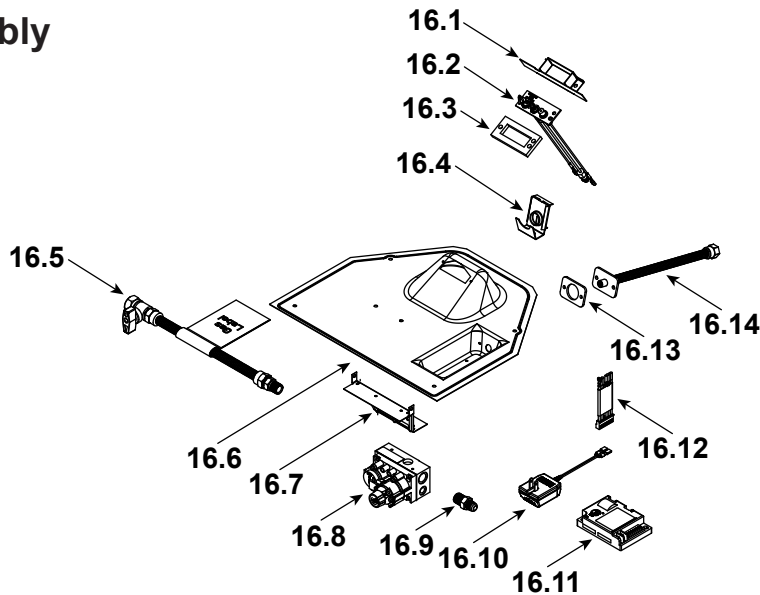

#16 Valve Assembly

IMPORTANT: THIS IS DATED INFORMATION. Parts must be ordered from a dealer or distributor. **Hearth and Home Technologies does not sell directly to consumers.** Provide model number and serial number when requesting service parts from your dealer or distributor.

Stocked at Depot

ITEM	DESCRIPTION	COMMENTS	PART NUMBER	
16.1	Pilot Shield		2382-131	
16.2	Pilot Assembly NG		SRV2090-012	Y
	Pilot Assembly Propane		2090-013	Y
16.3	Gasket, Pilot Assembly		4021-042	
16.4	Air Shutter Assembly		SRV4055-202	Y
16.5	Flex Ball Valve Assembly		SRV302-320	Y
16.6	Seal Plate Assembly		2382-584	
16.7	Valve Bracket		4055-205	
16.8	Valve NG		750-500	Y
	Valve Propane		2155-501	Y
16.9	Brass Fitting	Pkg of 5	303-315/5	Y
16.10	3 Volt Transformer		SRV593-593	Y
16.11	Module		593-592	Y
16.12	Module Wire Assembly		SRV593-590	Y
16.13	Gasket, Bulkhead		4021-429	
16.14	Bulkhead, Flexible		4021-512	Y
	Wire Assembly , Wall Switch		SRV2118-170	Y
	Orifice NG (#43C)		582-843	Y
	Orifice Propane (#55C)		582-855	Y
	Conversion Kit NG		DCKVN-NOVUS	Y
	Conversion Kit Propane		DCKVP-NOVUS	Y
	Pilot Orifice NG		SRV593-528	Y
	Pilot Orifice Propane		SRV593-527	Y
	Regulator NG		SRVNGK-DXV	Y
	Regulator Propane	Not Available - Must Replace Valve