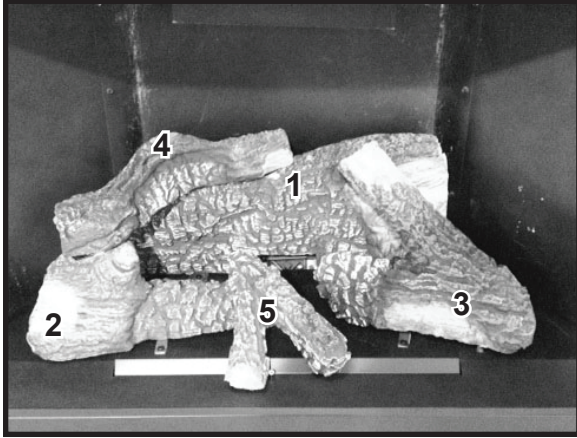

Log Set Assembly

Part number list on following page.

IMPORTANT: THIS IS DATED INFORMATION. Parts must be ordered from a dealer or distributor. **Hearth and Home Technologies does not sell directly to consumers.** Provide model number and serial number when requesting service parts from your dealer or distributor.

**Stocked
at Depot**

ITEM	DESCRIPTION	COMMENTS	PART NUMBER	
	Log Set Assembly		SRV2380-070	Y
1	Rear Log		SRV2380-071	
2	Front Left Log		SRV2380-072	
3	Front Right Log		SRV2380-073	
4	Top Log		SRV2380-074	
5	Middle Log		SRV2380-075	
6	Intake Cover Plate		2166-450	
7	Intake Cover Gasket		4031-239	
8	Not replaceable must order overlay (CUST4018-001)		4055-194	
9			4055-133	
10	Glass Latch Assembly	Qty 4 req	2382-400	Y
11	Dry Wall Lip		4031-205	
12	Exhaust Baffle		2382-129	
13	Glass Shield		4031-217	
14	Hearth Pan		2380-111	
15	Burner Assembly		2380-007	Y
16	Valve Assembly		Refer to valve page	
17	Gasket, Valve Plate	Qty 2 req	4055-135	
18	Glass Frame Assembly		GLA2380-018	Y
19	Not replaceable must order overlay (CUST4018-001)		4055-194	
20			4055-133	
21	Junction box		SRV4021-013	Y
22	Cover Plate		SRV4031-222	
23	Shield Junction Box		4031-193	
24	Nailing Flange	Qty 4 req	SRV4044-161	
25	Back Gasket		SRV4000-225	
	Touch-up Paint, Interior		4021-110	
	Touch-up Paint, Exterior		TUP-GBK-12	
	Battery Pack		SRV593-594	Y
	Cord Clip		14218	
	Thumb Screws	Pkg of 25	4021-558/25	Y
	Lava Rock Bag Assembly		4040-094	
	Lava Rock, 3 Lbs		4021-297	
	Mineral Wool		SRV14333	
	Vermiculite		28746	

Additional service part numbers appear on following page.