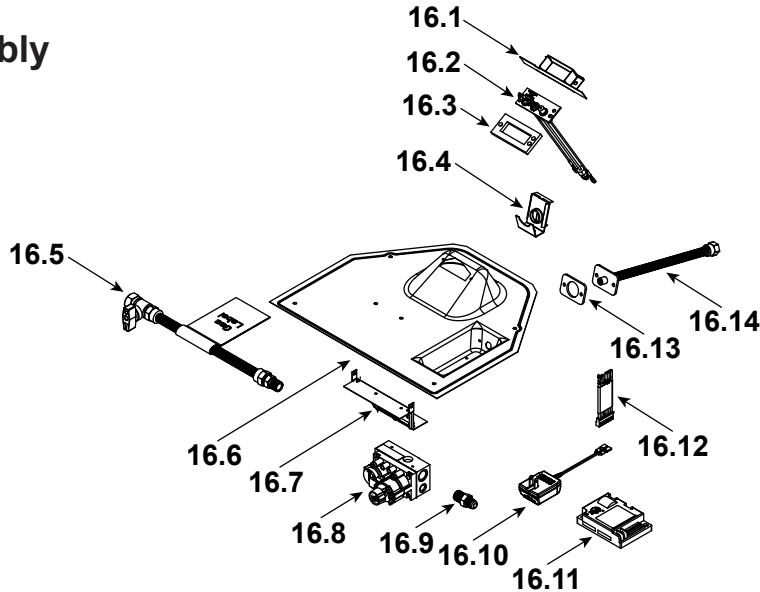

#16 Valve Assembly

IMPORTANT: THIS IS DATED INFORMATION. Parts must be ordered from a dealer or distributor. **Hearth and Home Technologies does not sell directly to consumers.** Provide model number and serial number when requesting service parts from your dealer or distributor.

Stocked at Depot

ITEM	DESCRIPTION	COMMENTS	PART NUMBER	
16.1	Pilot Shield		2382-131	
16.2	Pilot Assembly NG		SRV2090-012	Y
	Pilot Assembly Propane		2090-013	Y
16.3	Gasket, Pilot Assembly		4021-042	
16.4	Air Shutter Assembly		SRV4055-202	Y
16.5	Flex Ball Valve Assembly		SRV302-320	Y
16.6	Seal Plate Assembly		2382-584	
16.7	Valve Bracket		4055-205	
16.8	Valve NG		750-500	Y
	Valve Propane		2155-501	Y
16.9	Brass Fitting	Pkg of 5	303-315/5	Y
16.10	3 Volt Transformer		SRV593-593	Y
16.11	Module		593-592	Y
16.12	Module Wire Assembly		SRV593-590	Y
16.13	Gasket, Bulkhead		4021-429	
16.14	Bulkhead, Flexible		4021-512	Y
	Wire Assembly , Wall Switch		SRV2118-170	Y
	Orifice NG (.083)		4021-435	Y
	Orifice Propane (1.25mmC)		582-8125	Y
	Conversion Kit NG		DCKVN-Novus	Y
	Conversion Kit Propane		DCKVP-Novus	Y
	Pilot Orifice NG		SRV593-528	Y
	Pilot Orifice Propane		SRV593-527	Y
	Regulator NG		SRVNGK-DXV	Y
	Regulator Propane	Not Available - Must Replace Valve