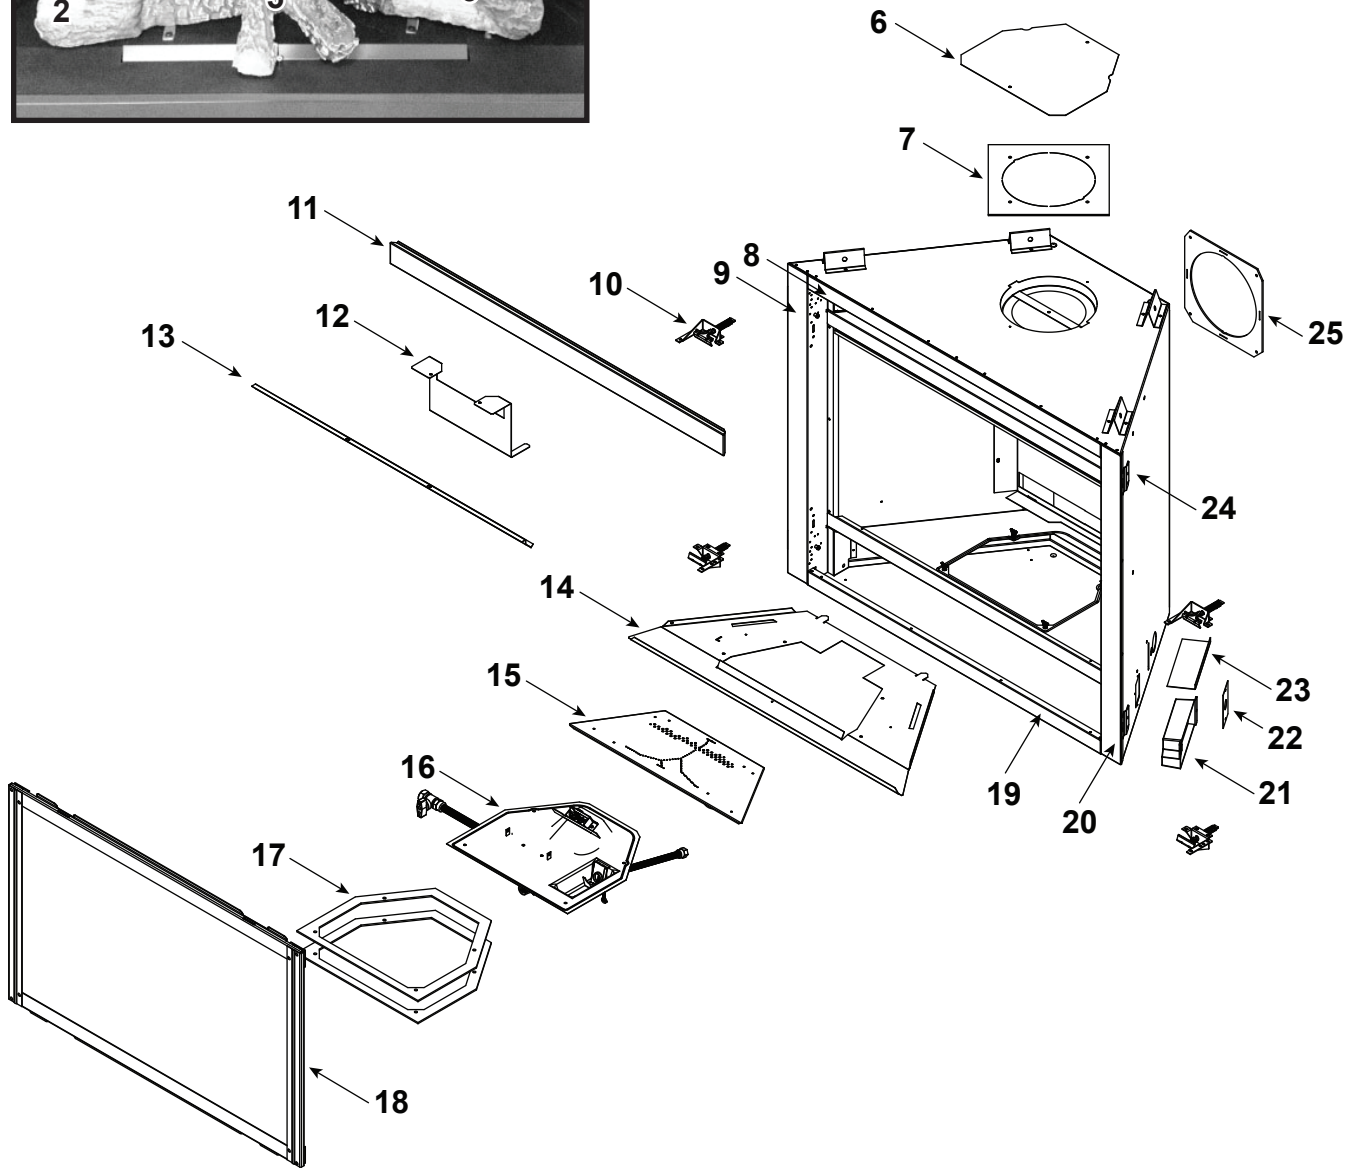

### Log Set Assembly

Part number list on following page.

IMPORTANT: THIS IS DATED INFORMATION. Parts must be ordered from a dealer or distributor. **Hearth and Home Technologies does not sell directly to consumers.** Provide model number and serial number when requesting service parts from your dealer or distributor.

**Stocked  
at Depot**

ITEM	DESCRIPTION	COMMENTS	PART NUMBER	
	Log Set Assembly		SRV2380-070	Y
1	Rear Log		SRV2380-071	
2	Front Left Log		SRV2380-072	
3	Front Right Log		SRV2380-073	
4	Top Log		SRV2380-074	
5	Middle Log		SRV2380-075	
6	Intake Cover Plate		2166-450	
7	Intake Cover Gasket		4031-239	
8	Not replaceable must order overlay (CUST4018-001)		4055-194	
9			4055-133	
10	Glass Latch Assembly	Qty 4 req	2382-400	Y
11	Dry Wall Lip		4031-205	
12	Exhaust Baffle		2382-129	
13	Glass Shield		4031-217	
14	Hearth Pan		2380-111	
15	Burner Assembly		2380-007	Y
16	Valve Assembly		<b>Refer to valve page</b>	
17	Gasket, Valve Plate	Qty 2 req	4055-135	
18	Glass Frame Assembly		GLA2380-018	Y
19	Not replaceable must order overlay (CUST4018-001)		4055-194	
20			4055-133	
21	Junction box		SRV4021-013	Y
22	Cover Plate		SRV4031-222	
23	Shield Junction Box		4031-193	
24	Nailing Flange	Qty 4 req	SRV4044-161	
25	Back Gasket		SRV4000-225	
	Touch-up Paint, Interior		4021-110	
	Touch-up Paint, Exterior		TUP-GBK-12	
	Battery Pack		SRV593-594	Y
	Cord Clip		14218	
	Thumb Screws	Pkg of 25	4021-558/25	Y
	Lava Rock Bag Assembly		4040-094	
	Lava Rock, 3 Lbs		4021-297	
	Mineral Wool		SRV14333	
	Vermiculite		28746	