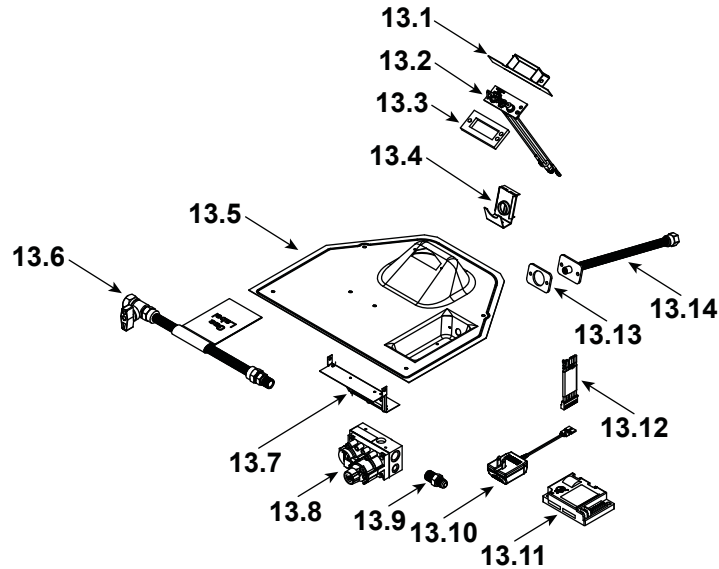

#13 Valve Assembly

IMPORTANT: THIS IS DATED INFORMATION. Parts must be ordered from a dealer or distributor. **Hearth and Home Technologies does not sell directly to consumers.** Provide model number and serial number when requesting service parts from your dealer or distributor.

Stocked at Depot

ITEM	DESCRIPTION	COMMENTS	PART NUMBER	
13.1	Pilot Shield		2382-131	
13.2	Pilot Assembly NG		SRV2090-012	Y
	Pilot Assembly Propane		2090-013	Y
13.3	Gasket, Pilot Assembly		4021-042	
13.4	Air Shutter Assembly		SRV4055-202	Y
13.5	Seal Plate Assembly		2382-584	
13.6	Flex Ball Valve Assembly		SRV302-320	Y
13.7	Valve Bracket		4055-205	
	Valve NG		750-500	Y
	Valve Propane		750-501	Y
13.9	Brass Fitting	Pkg of 5	303-315/5	Y
13.10	3 Volt Transformer		SRV593-593	Y
13.11	Module		593-592	Y
13.12	Module Wire Assembly		SRV593-590	Y
13.13	Gasket, Bulkhead		4021-429	
13.14	Bulkhead, Flexible		4021-512	Y
	Wire Assembly , Wall Switch		2118-170	Y
	Orifice NG (#37C)		582-837	Y
	Orifice Propane (#52C)		SRV582-852	Y