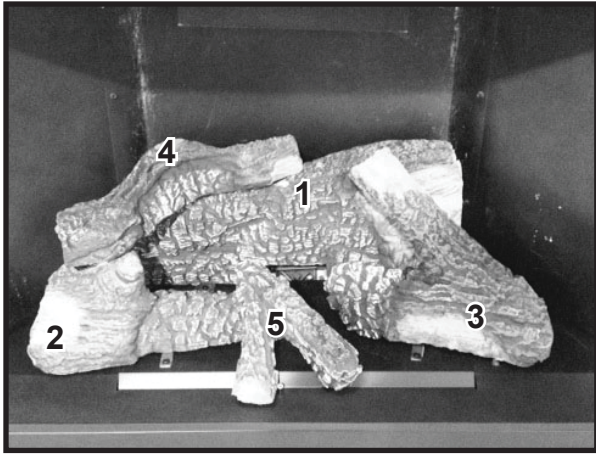

Log Set Assembly

Part number list on following page.

IMPORTANT: THIS IS DATED INFORMATION. Parts must be ordered from a dealer or distributor. **Hearth and Home Technologies does not sell directly to consumers.** Provide model number and serial number when requesting service parts from your dealer or distributor.

**Stocked
at Depot**

ITEM	DESCRIPTION	COMMENTS	PART NUMBER	Stocked at Depot
	Log Set Assembly		SRV2383-070	Y
1	Rear Log		SRV2383-071	
2	Front Left Log		SRV2383-072	
3	Front Right Log		SRV2383-073	
4	Top Log		SRV2382-074	
5	Middle Log		SRV2383-075	
6	Not replaceable must order overlay (CUST4018-001)		4055-197	
7			4055-133	
8	Dry Wall Lip		4031-208	
9	Glass Shield		4031-220	
10	Glass Latch Assembly	Qty 4 req	2382-400	Y
11	Hearth Pan		2383-111	
12	Burner Assembly		2383-007	Y
13	Valve Assembly		Refer to valve page	
14	Gasket, Valve Plate	Qty 2 req	4055-135	
15	Glass Frame Assembly		GLA2383-018	
16	Fan Shield		4031-290	
17	Not replaceable must order overlay (CUST4018-001)		4055-197	
18			4055-133	
19	Junction box		SRV4021-013	Y
20	Cover Plate		SRV4031-222	
21	Shield Junction Box		4031-193	
22	Nailing Flange	Qty 4 req	SRV4044-161	
	Cord Clip		14218	
	High Limit Switch		SRV4021-383	Y
	Thumb Screws	Pkg of 25	4021-558/25	Y
	Conversion Kit NG		DCKVN-Novus	Y
	Conversion Kit Propane		DCKVP-Novus	Y
	Pilot Orifice NG		SRV593-528	Y
	Pilot Orifice Propane		SRV593-527	Y
	Regulator NG		SRVNGK-DXV	Y
	Regulator Propane		SRVLPK-DXV	Y