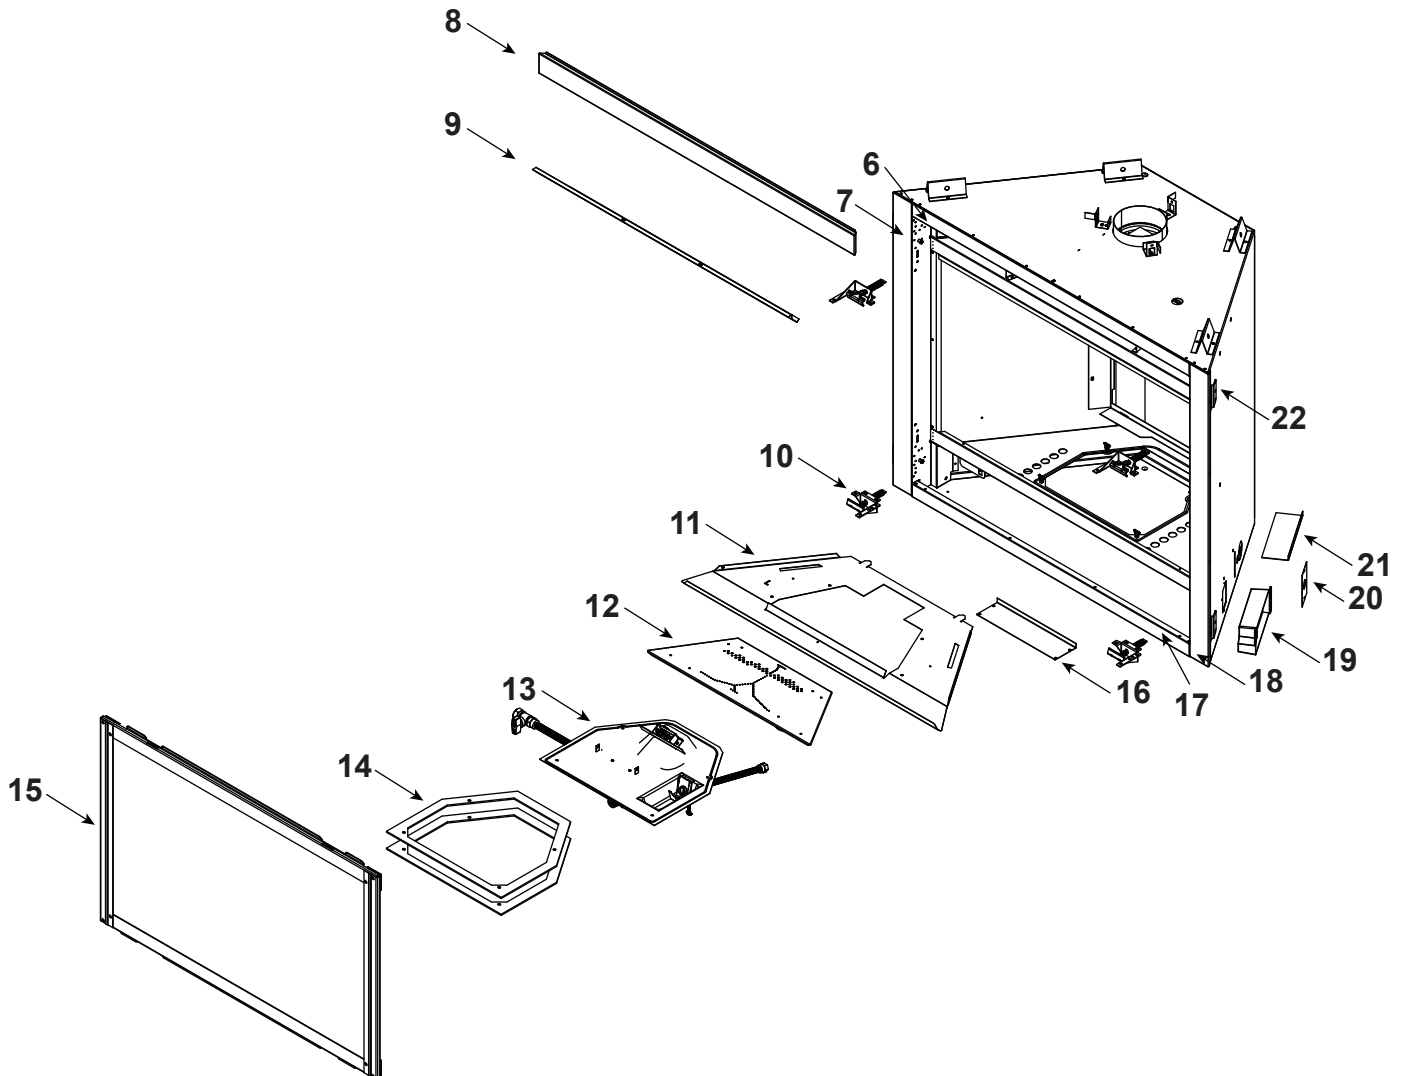

Log Set Assembly

Part number list on following page.

IMPORTANT: THIS IS DATED INFORMATION. Parts must be ordered from a dealer or distributor. **Hearth and Home Technologies does not sell directly to consumers.** Provide model number and serial number when requesting service parts from your dealer or distributor.

**Stocked
at Depot**

ITEM	DESCRIPTION	COMMENTS	PART NUMBER	Stocked at Depot
	Log Set Assembly		SRV2383-070	Y
1	Rear Log		SRV2383-071	
2	Front Left Log		SRV2383-072	
3	Front Right Log		SRV2383-073	
4	Top Log		SRV2382-074	
5	Middle Log		SRV2383-075	
6	Not replaceable must order overlay (CUST4018-001)		4055-197	
7			4055-133	
8	Dry Wall Lip		4031-208	
9	Glass Shield		4031-220	
10	Glass Latch Assembly	Qty 4 req	2382-400	Y
11	Hearth Pan		2383-111	
12	Burner Assembly		2383-007	Y
13	Valve Assembly		Refer to valve page	
14	Gasket, Valve Plate	Qty 2 req	4055-135	
15	Glass Frame Assembly		GLA2383-018	
16	Fan Shield		4031-290	
17	Not replaceable must order overlay (CUST4018-001)		4055-197	
18			4055-133	
19	Junction box		SRV4021-013	Y
20	Cover Plate		SRV4031-222	
21	Shield Junction Box		4031-193	
22	Nailing Flange	Qty 4 req	SRV4044-161	
	Cord Clip		14218	
	High Limit Switch		SRV4021-383	Y
	Thumb Screws	Pkg of 25	4021-558/25	Y
	Conversion Kit NG		DCKVN-Novus	Y
	Conversion Kit Propane		DCKVP-Novus	Y
	Pilot Orifice NG		SRV593-528	Y
	Pilot Orifice Propane		SRV593-527	Y
	Regulator NG		SRVNGK-DXV	Y
	Regulator Propane		SRVLPK-DXV	Y