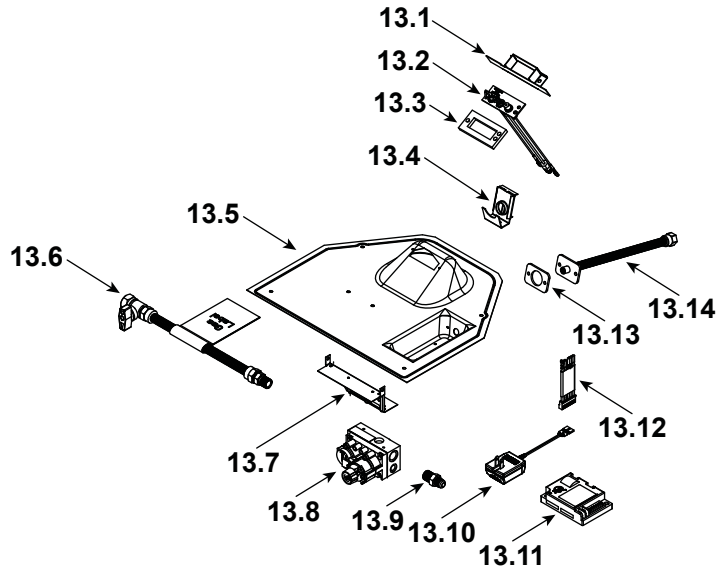

#13 Valve Assembly

IMPORTANT: THIS IS DATED INFORMATION. Parts must be ordered from a dealer or distributor. **Hearth and Home Technologies does not sell directly to consumers.** Provide model number and serial number when requesting service parts from your dealer or distributor.

Stocked at Depot

ITEM	DESCRIPTION	COMMENTS	PART NUMBER	
13.1	Pilot Shield		2382-131	
13.2	Pilot Assembly NG		SRV2090-012	Y
	Pilot Assembly Propane		2090-013	Y
13.3	Gasket, Pilot Assembly		4021-042	
13.4	Air Shutter Assembly		SRV4055-202	Y
13.5	Seal Plate Assembly		2382-584	
13.6	Flex Ball Valve Assembly		SRV302-320	Y
13.7	Valve Bracket		4055-205	
	Valve NG		750-500	Y
	Valve Propane		750-501	Y
13.9	Brass Fitting	Pkg of 5	303-315/5	Y
13.10	3 Volt Transformer		SRV593-593	Y
13.11	Module		593-592	Y
13.12	Module Wire Assembly		SRV593-590	Y
13.13	Gasket, Bulkhead		4021-429	
13.14	Bulkhead, Flexible		4021-512	Y
	Wire Assembly , Wall Switch		SRV2118-170	Y
	Orifice NG (#43C)		582-843	Y
	Orifice Propane (#54C)		SRV582-854	Y