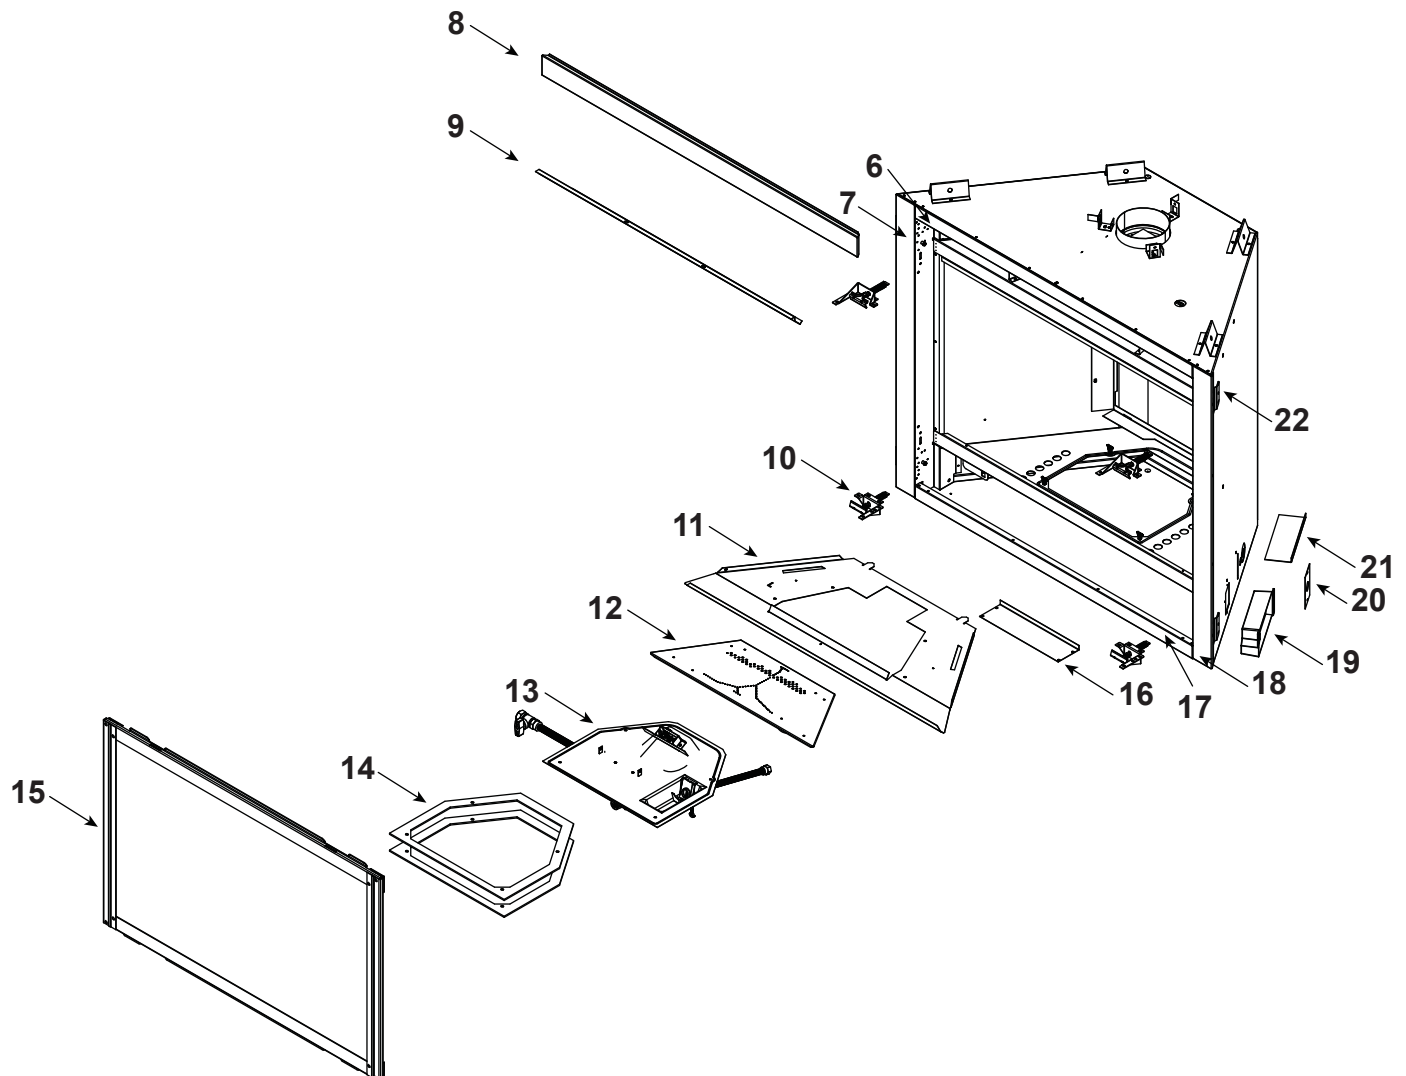

Log Set Assembly

Part number list on following page.

IMPORTANT: THIS IS DATED INFORMATION. Parts must be ordered from a dealer or distributor. **Hearth and Home Technologies does not sell directly to consumers.** Provide model number and serial number when requesting service parts from your dealer or distributor.

**Stocked
at Depot**

ITEM	DESCRIPTION	COMMENTS	PART NUMBER	
	Log Set Assembly		SRV2381-070	Y
1	Rear Log		SRV2380-071	
2	Front Left Log		SRV2381-072	
3	Front Right Log		SRV2381-073	
4	Top Log		SRV2380-074	
5	Middle Log		SRV2380-075	
6	Not replaceable must order overlay (CUST4018-001)		4055-195	
7			4055-133	
8	Dry Wall Lip		4031-206	
9	Glass Shield		4031-218	
10	Glass Latch Assembly	Qty 4 req	2382-400	Y
11	Hearth Pan		2381-111	
12	Burner Assembly		2381-007	Y
13	Valve Assembly		Refer to valve page	
14	Gasket, Valve Plate	Qty 2 req	4055-135	
15	Glass Frame Assembly		GLA2381-018	Y
16	Fan Shield		4031-290	
17	Not replaceable must order overlay (CUST4018-001)		4055-195	
18			4055-133	
19	Junction box		SRV4021-013	Y
20	Cover Plate		SRV4031-222	
21	Shield Junction Box		4031-193	
22	Nailing Flange	Qty 4 req	SRV4044-161	
	High Limit Switch		SRV4021-383	Y
	Thumb Screws	Pkg of 25	4021-558/25	Y
	Conversion Kit NG		DCKVN-Novus	Y
	Conversion Kit Propane		DCKVP-Novus	Y
	Pilot Orifice NG		SRV593-528	Y
	Pilot Orifice Propane		SRV593-527	Y
	Regulator NG		SRVNGK-DXV	Y
	Regulator Propane		SRVLPK-DXV	Y