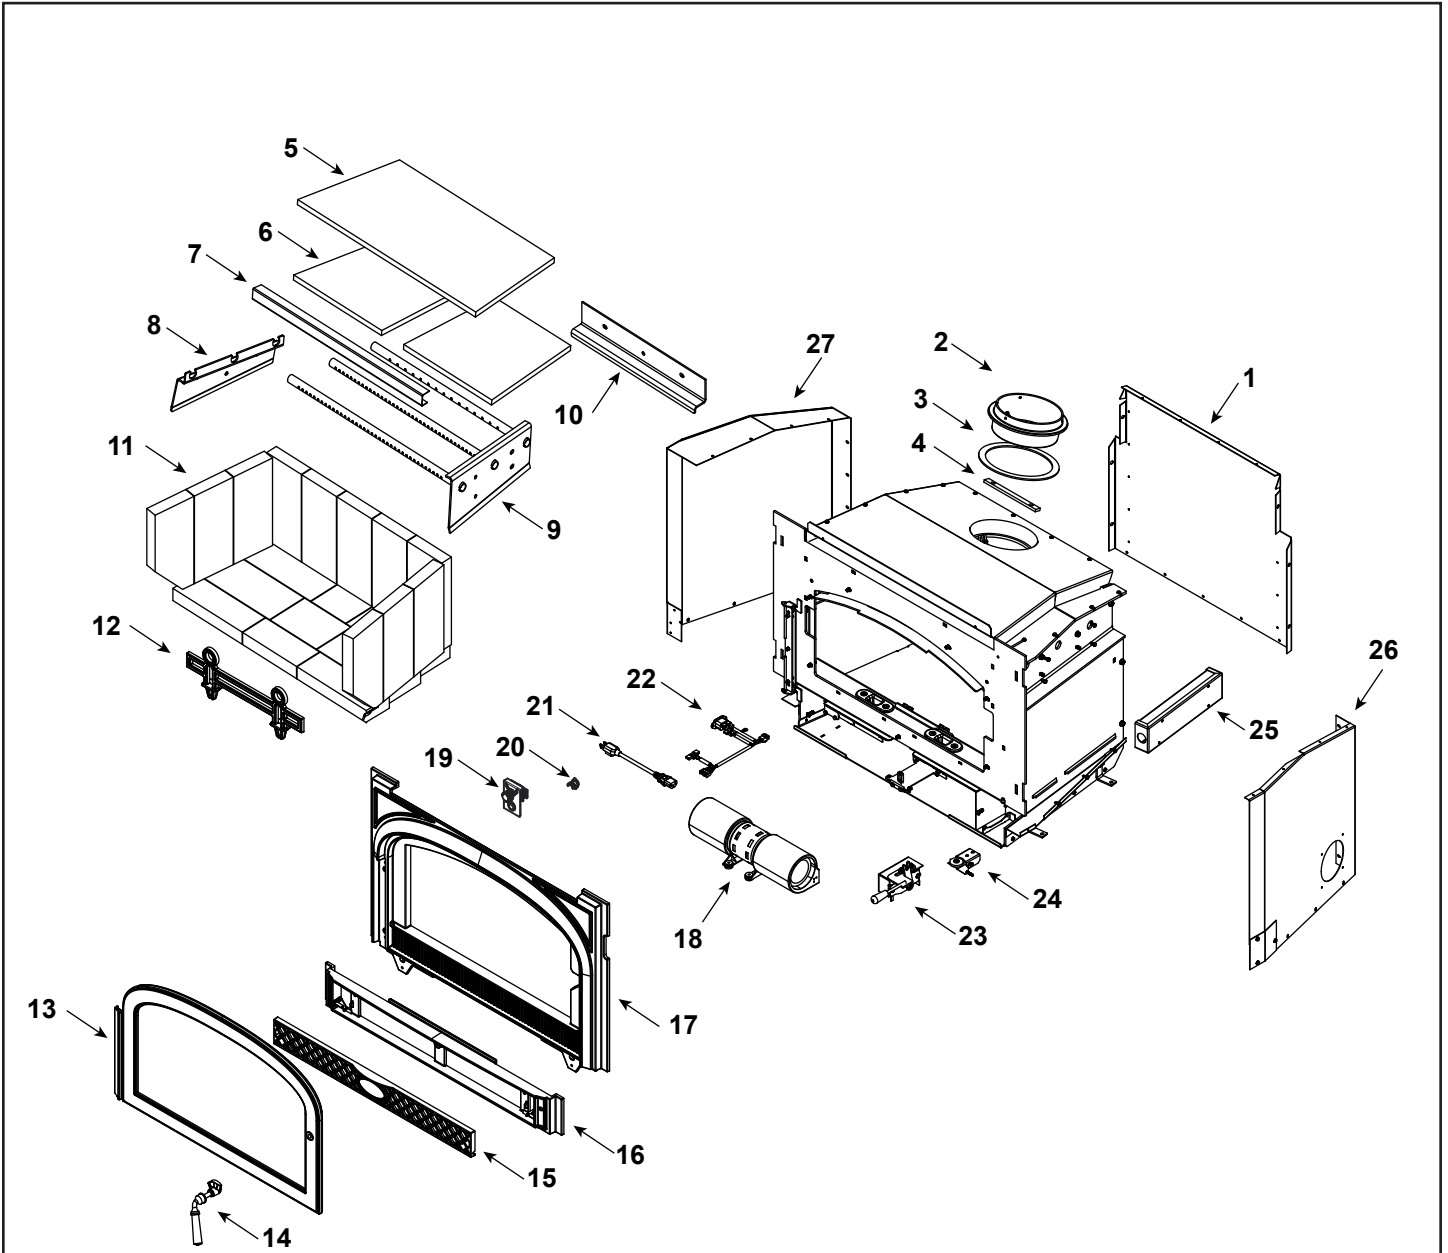

MONTP-II-CB - Classic Black
MONTP-II-BM - Majolica Brown

Part number list on following page.

IMPORTANT: THIS IS DATED INFORMATION. Parts must be ordered from a dealer or distributor. **Hearth and Home Technologies does not sell directly to consumers.** Provide model number and serial number when requesting service parts from your dealer or distributor.

Stocked at Depot

ITEM	DESCRIPTION	COMMENTS	PART NUMBER	Stocked at Depot
1	Convection Back		SRV7095-161	
	Hurricane Screw	Pkg of 40	SRV2005-861/40	Y
	Screw, Hwh Ms 1/4-20 X 3/4 Ns	Pkg of 25	220-0080/25	Y
2	Flue Attach Ring		SRV7095-203	
	Bolt 5/16 X 18 X 1		7000-571	Y
	Nut, 5/16-18	Pkg of 10	A-3483-1/10	Y
3	Gasket, Flue Collar		SRV7044-194	
4	Chimney Ring Attach		SRV7044-181	
5	Ceramic Fiber Blanket		SRV7095-118	Y
6	Baffle Board	Pkg of 2	SRV7095-117	Y

#7 Baffle Protection Channel
Side view

7	Baffle Protection Channel		SRV7095-119	Y
8	Tube Support Rack		SRV7095-124	
	Screw, Hwh Ms 1/4-20 X 3/4 Ns	Pkg of 25	220-0080/25	Y
9	Tube Channel Assembly		SRV7095-016	
	Screw, Hwh Ms 1/4-20 X 3/4 Ns	Pkg of 25	220-0080/25	Y
	Nut, Flange 1/4-20	Pkg of 24	226-0130/24	Y
10	Rear Brick Retainer		SRV7095-127	
	Screw, Hwh Ms 1/4-20 X 3/4 Ns	Pkg of 25	220-0080/25	Y

#11 Brick Assembly