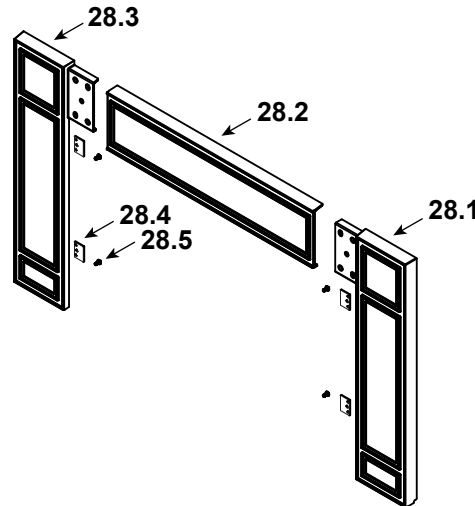

IMPORTANT: THIS IS DATED INFORMATION. Parts must be ordered from a dealer or distributor. **Hearth and Home Technologies does not sell directly to consumers.** Provide model number and serial number when requesting service parts from your dealer or distributor.

Stocked at Depot

ITEM	DESCRIPTION	COMMENTS	PART NUMBER	
25	Tube Channel Base Assembly		SRV7095-125	
	Screw, Machine Screw 1/4-20 x 3/4 Ns	Pkg of 25	220-0080/25	Y
	Hurricane Screw	Pkg of 40	SRV2005-861/40	Y
26	Combustion Cover		SRV7095-134	
	Hurricane Screw	Pkg of 40	SRV2005-861/40	Y
27	Convection Side Panel		SRV7095-166	
	Component Pack	Classic Black	SRV7101-040	
		Majolica Brown	SRV7101-041	

#28 Cast Surround

28	Cast Surround	Classic Black	MED-CB	
		Majolica Brown	MED-BM	
28.1	Surround, Right	Classic Black	7101-217CB	
		Majolica Brown	7101-217BM	
28.2	Surround, Top	Classic Black	7101-215CB	
		Majolica Brown	7101-215BM	
28.3	Surround, Left	Classic Black	7101-219CB	
		Majolica Brown	7101-219BM	
28.4	Surround Retainer		SRV7063-136	
28.5	1/4-20 x 50 Phillips Pan Head Screw	Pkg of 12	32281/12	
	Surround Extension		EXPVC-3349	
	Surround 43 x 31		SPVC-4331	
	Surround Trim Assembly 43 x 31		TRIMKIT-4331-NL	
	Surround 51 x 34		SPVC-5134	
	Surround Trim Assembly 51 x 34		TRIMKIT-5134-NL	
	15 Degree Adapter		DV-6DLR-E15ADSS	

Additional service part numbers appear on following page.