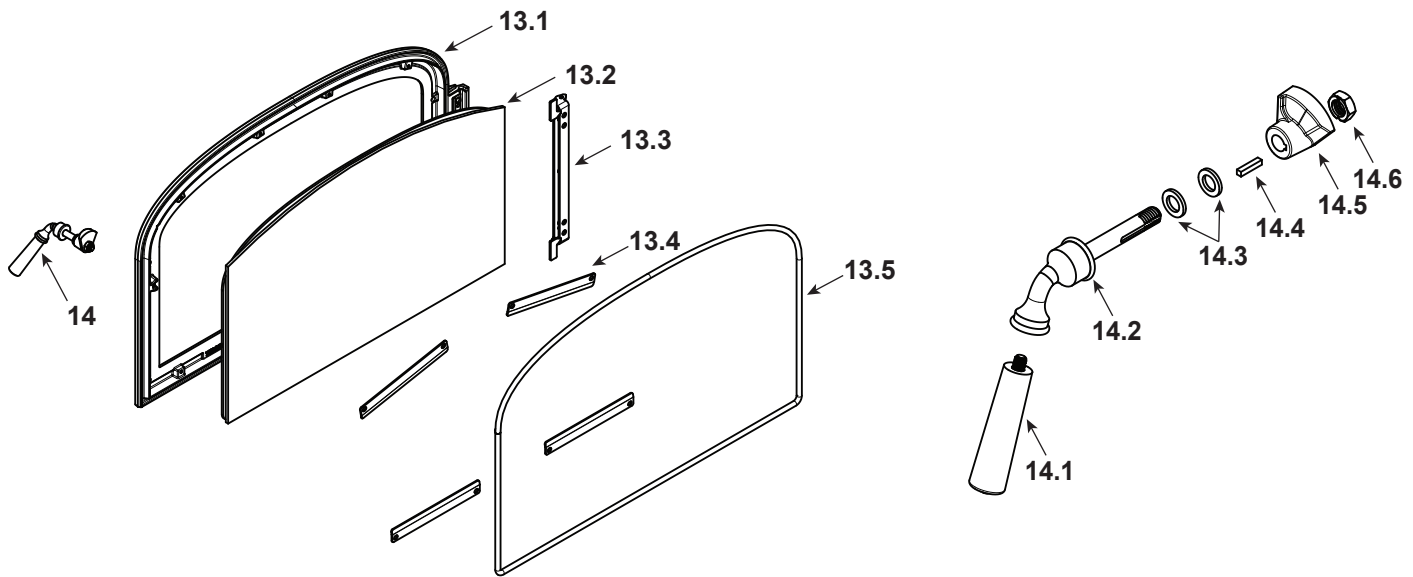

Stocked at Depot

ITEM	DESCRIPTION	COMMENTS	PART NUMBER	
12	Andiron	2 Sets	SRV7101-208	
	Screw Fh Tx 1/4-20 x 1		7000-622/10	Y

#13 Door Assembly

#14 Door Handle Assembly

13	Door Assembly	Classic Black	7101-053CB	
		Majolica Brown	7101-053BM	
13.1	Door	Classic Black	7101-205CB	
		Majolica Brown	7101-205BM	
13.2	Glass Assembly		SRV7095-054	
13.3	Door Hinge Assembly		SRV7101-024	
13.4	Glass Retainers	Qty 4 req	SRV7063-166	
	Screw, Pan Head Phillips, 8-32 x 3/8	Pkg of 40	225-0500/40	Y
13.5	Door Gasket	15 FT	1-00-1203589	Y
14	Door Handle Assembly		SRV7101-022	Y
14.1	Handle		1600664	Y
14.2	Door Handle		SRV7101-021	
14.3	Washer, Sae 3/8 (3 ea)	Pkg of 3	832-0990	Y
14.4	Key, cam Latch		SRV430-1151	
14.5	Cam Latch		SRV430-1141	
14.6	Nut, Side Lock Jam	Pkg of 24	226-0100/24	Y