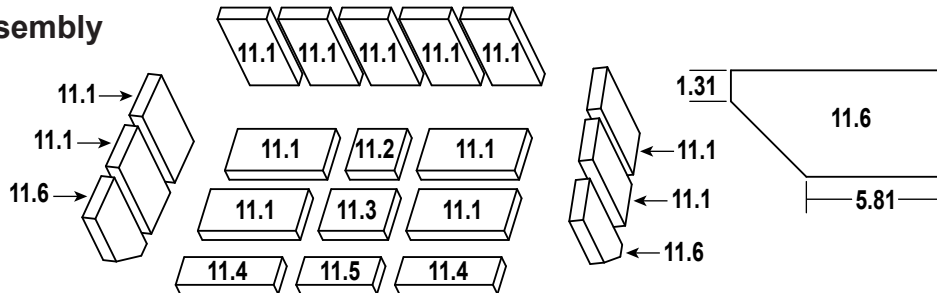

#11 Brick Assembly

11	Brick Assembly		SRV7095-022	Y
11.1	Brick, Uncut	Qty. 13 Req	832-0550	Y
11.2	Brick, 4.5" X 4.5" X 1.25"	Qty. 1 Req	SRV7128-001	
11.3	Brick, 5.75" X 4.5" X 1.25"	Qty. 1 Req	SRV7128-039	
11.4	Brick, 9" X 3" X 1.25"	Qty. 2 Req	SRV7128-003	
11.5	Brick, 7" X 3" X 1.25"	Qty. 1 Req	SRV7128-004	
11.6	Brick, 9" X 4.5" X 1.25" W/Angle	Qty. 2 Req	SRV7128-600	
	Brick, Uncut	Pkg of 6	832-3040	

Additional service part numbers appear on following page.