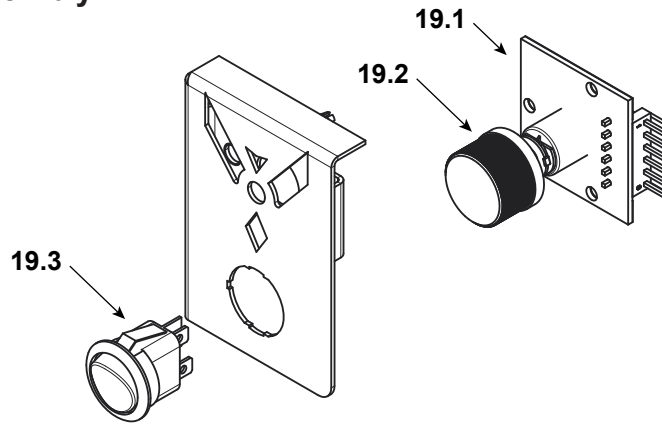

Stocked at Depot

ITEM	DESCRIPTION	COMMENTS	PART NUMBER	
12	Andiron	2 Sets	SRV7101-208	
	Screw Fh Tx 1/4-20 x 1		7000-622/10	Y

#13 Door Assembly

#14 Door Handle Assembly

13	Door Assembly	Classic Black	7101-053CB	
		Majolica Brown	7101-053BM	
13.1	Door	Classic Black	7101-205CB	
		Majolica Brown	7101-205BM	
13.2	Glass Assembly		SRV7095-054	
13.3	Door Hinge Assembly		SRV7101-024	
13.4	Glass Retainers	Qty 4 req	SRV7063-166	
	Screw, Pan Head Phillips, 8-32 x 3/8	Pkg of 40	225-0500/40	Y
13.5	Door Gasket	15 FT	1-00-1203589	Y
14	Door Handle Assembly		SRV7101-022	Y
14.1	Handle		1600664	Y
14.2	Door Handle		SRV7101-021	
14.3	Washer, Sae 3/8 (3 ea)	Pkg of 3	832-0990	Y
14.4	Key, cam Latch		SRV430-1151	
14.5	Cam Latch		SRV430-1141	
14.6	Nut, Side Lock Jam	Pkg of 24	226-0100/24	Y

#19 Control Panel Assembly

19	Control Panel Assembly		SRV7101-026	
19.1	Speed Control		SRV7000-888	Y
19.2	Knob, Speed Control		SRV7000-930	Y
19.3	Rocker Switch (Round)		SRV7000-940	Y
20	Snap Disc, #1, Convection Blower		SRV230-0470	Y
21	Power Cord		812-1180	Y
22	Wire Harness		SRV7000-891	Y
23	Timer Control Assembly		SRV7101-019	Y
	Knob		1600663	Y
	Screw, Pan Head phillips 8-32 x 3/8	Pkg of 40	225-0500/40	Y
	Timer (Only) Replacement Assembly		SRV480-1940	Y
24	Timer Door Assembly		SRV7075-054	Y
	Door Gasket		7033-282	Y
	Screw, Machine Screw 1/4-20 x 3/4 Ns	Pkg of 25	220-0080/25	Y