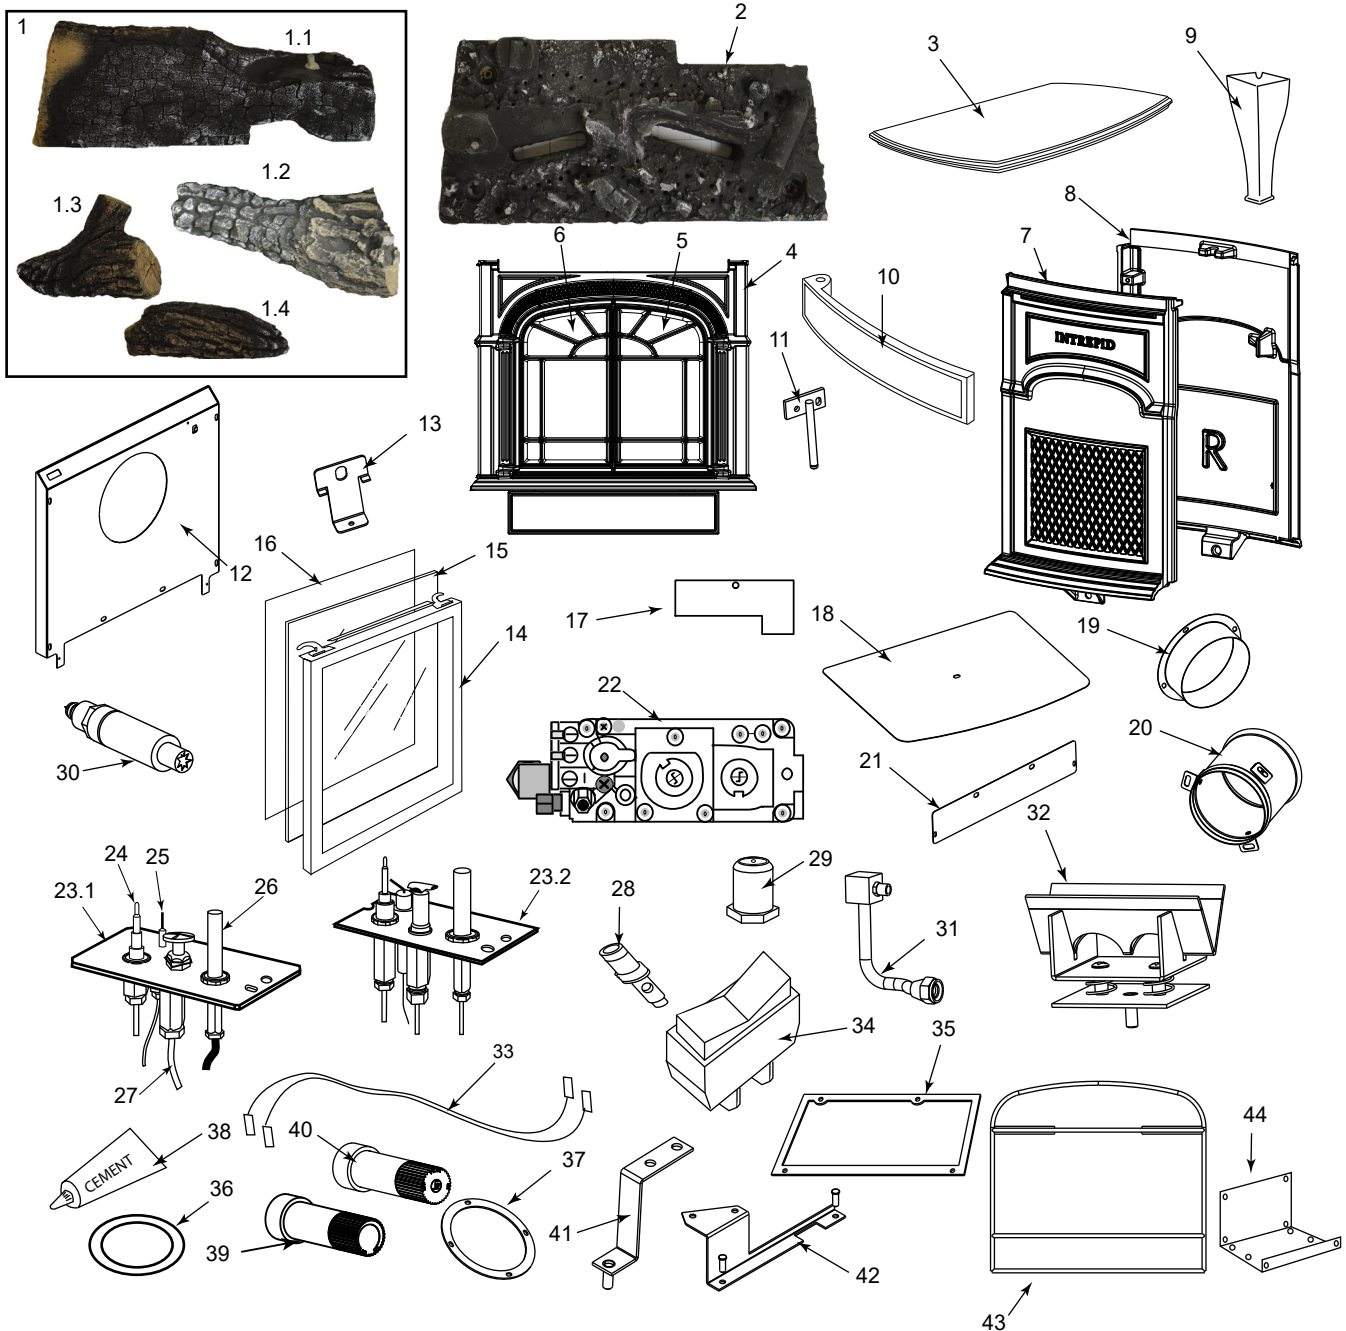

Gas Stove

Beginning Manufacturing Date: NA
Ending Manufacturing Date: Active

Intrepid Direct Vent/Rear Vent Gas Heater With Standing Pilot Ignition

INDVRCBSB (Classic Black)
INDVRBDSB (Bordeaux)

INDVRBMSB (Majolica Brown) (End Manufacturing Date: Mar 2019)
INDVRBSSB (Biscuit) (End Manufacturing Date: Mar 2019)