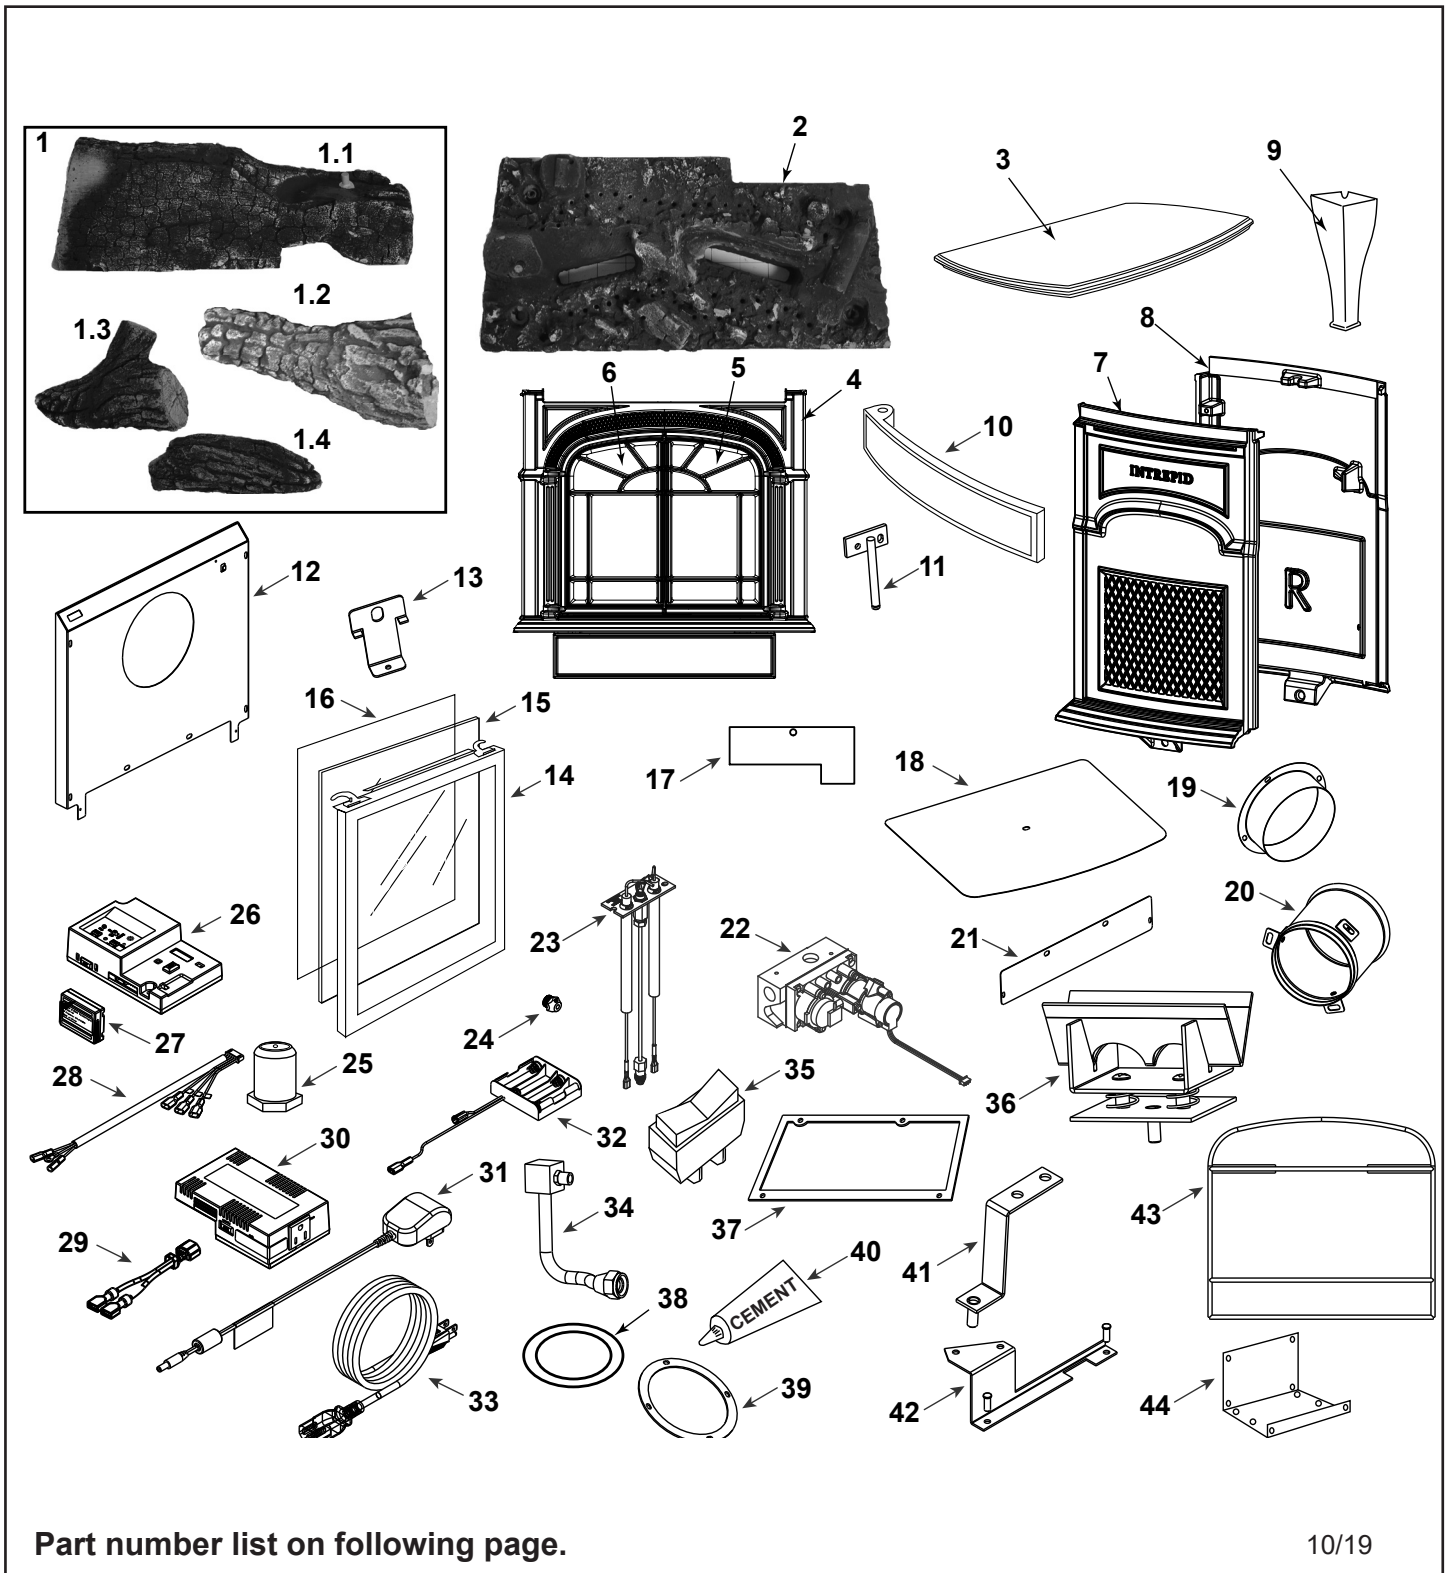

INDVR-IFT-CB (Classic Black)

INDVR-IFT-BD (Bordeaux)

IMPORTANT: THIS IS DATED INFORMATION. Parts must be ordered from a dealer or distributor. **Hearth and Home Technologies does not sell directly to consumers.** Provide model number and serial number when requesting service parts from your dealer or distributor.

**Stocked  
at Depot**

ITEM	DESCRIPTION	COMMENTS	PART NUMBER	
1	Log Set, Complete		20012552	
1.1	Log, Rear	No longer available, Must order complete assembly	20013111	
1.2	Log, Right		20012549	
1.3	Log, Left		20013112	
1.4	Log, Top		20013113	
2	Ember Bed Assembly		20012906	Y
3	Top	Classic Black	30003930A	
		Bordeaux	30006762A	
4	Front, Operable Door	Classic Black	30003931A	
		Bordeaux	30006763A	
5	Door, Right	Classic Black	30003933A	
		Bordeaux	30006765A	
6	Door, Left	Classic Black	30003932A	
		Bordeaux	30006764A	
7	End, Left	Classic Black	30003934A	
		Bordeaux	30006760A	
8	End, Right	Classic Black	30003935A	
		Bordeaux	30006761A	
9	Leg	Classic Black	1306333A	
		Bordeaux	30006716A	
10	Door, Control		30003945A	
11	Hinge, Control Door		1601670	
12	Rear Shroud Assembly		SRV30007473	
13	Clip, Rear Shroud		30004002A	
14	Glass Frame		30004068	
15	Glass		30004067	Y
16	Gasket, Glass	Medium Knit, 10 FT	1203702K	
17	Restrictor Plate		SRV4604-114	
18	Heat Shield Top		30004128	
19	Collar, Duravent		30004131	
20	Starter, 4 Inch		30004130	Y
21	Fan Cover Shroud		30004014	
22	Valve	NG	2166-302	Y
		Propane	2166-303	Y
23	Pilot Assembly	NG	SRV4602-300	Y
	Pilot Orifice	NG	SRV593-528	Y
		Propane	SRV4602-301	Y
24	Orifice Hood, #49/.073	NG	SRV4604-317	
25	Orifice Hood, #56/.0465	LP	30000336	