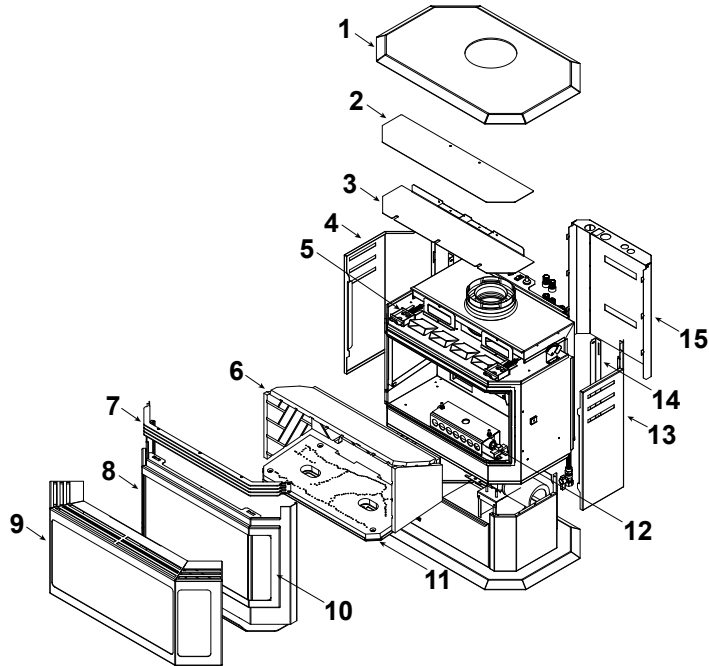

Log Set Assembly

IMPORTANT: THIS IS DATED INFORMATION. Parts must be ordered from a dealer or distributor. **Hearth and Home Technologies does not sell directly to consumers.** Provide model number and serial number when requesting service parts from your dealer or distributor.

Stocked at Depot

ITEM	DESCRIPTION	COMMENTS	PART NUMBER	
	Log Set Assembly		SRV7008-012	Y
1	Top Assembly	No longer available	SRV7003-010	
		Post SN 0021621084	7003-010	
2	Shield, Top		7003-154	
3	Shield, Lower		7003-153	
4	Outer Skin, Left	Pre SN 0021621084	SRV7003-117	
		Post SN 0021621084	7003-131	
5	Latch Assembly (Stationary)	Qty 2 req	7003-006	Y
6	Refractory Assembly		7008-002	
7	Grill Bar Assembly BLACK	Pre SN 0021621084	SRV7008-010	
		Post SN 0021621084	7008-010	
	Grill Bar Assembly	Gold	LVGRL-GD	
		Nickel	LVGRL-NL	
8	Door Assembly	Pre SN 0021621084	DOOR-HUDBAY	
		Post SN 0021621084	DOOR-HUDBAY-B	
	Gasket, Tadpole,	10 FT	842-5130	Y
	Glass Tape		832-0460	Y
9	Front, Mesh		7002-020	
10	Door Crown , BLACK	Pre SN 0021621084	SRV462-0150	
		Post SN 0021621084	462-0150	
	Door Crown	Gold	DC-BAY-GD	
		Nickel	DC-BAY-NL