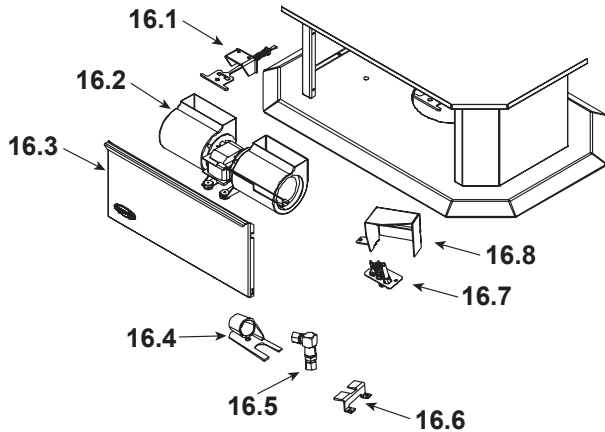

Beginning Manufacturing Date: April 2003
Ending Manufacturing Date: Active

IMPORTANT: THIS IS DATED INFORMATION. Parts must be ordered from a dealer or distributor. **Hearth and Home Technologies does not sell directly to consumers.** Provide model number and serial number when requesting service parts from your dealer or distributor.

**Stocked
at Depot**

ITEM	DESCRIPTION	COMMENTS	PART NUMBER
11	Burner Assembly		SRV7008-004
12	Burner Neck Support Assembly		7008-005
13	Outer Skin, Right		7003-117
14	Side Curtain Mount		479-0110
15	Valve Cover	Pre SN 0021621084	SRV7003-119
		Post SN 0021621084	7003-119

#16 Pedestal Components