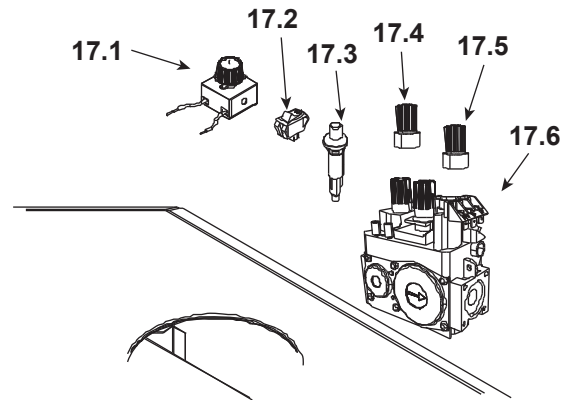

#17 Valve Components

16.1	Latch Assembly (Qty 2 reg)		7003-005	Y
16.2	Blower		812-4900	Y
	Blower Plate		457-0560	
	Blower Bracket		474-0210	
16.3	Pedestal Door	Pre SN 0021621084	SRV7003-107	
		Post SN 0021621084	7003-107	
16.4	Air Shutter Assembly		468-5060	Y
16.5	Bulkhead		26457	Y
16.6	Bulkhead Stop		474-0090	
16.7	Pilot Assembly		842-4940	Y
16.8	Pilot Shield		PS-7008	
17.1	Speed Control Knob		842-0370	Y
			200-2041	Y
17.2	On/Off Rocker Switch		230-0730	Y
17.3	Piezo Ignitor		291-513	Y
17.4	Knob On/Off		SRV37D70010	Y
17.5	Knob Hi/Lo		571-533	Y
17.6	Valve NG		842-0240	Y
	Valve LP		842-0230	Y
	Valve Bracket		7003-118	

Additional service part numbers appear on following page.