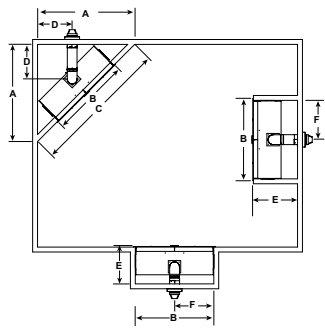

Framing

MODEL	A ROUGH OPENING (VENT PIPE)	B ROUGH OPENING (HEIGHT)	C ROUGH OPENING (DEPTH)	D ROUGH OPENING (WIDTH)	E CLEARANCE TO CEILING
HEIR36	10" (254mm)	56" (1422mm)	24" (610mm)	59-1/2" (1511mm)	52" (1321mm)
HEIR42	10" (254mm)	61" (1549mm)	24" (610mm)	65-9/16" (1665mm)	52" (1321mm)
HEIR50	10" (254mm)	65" (1651mm)	24" (610mm)	73-9/16" (1868mm)	52" (1321mm)

MODEL	F COMBUSTIBLE FLOOR	G COMBUSTIBLE FLOORING	H BEHIND APPLIANCE	I SIDES OF APPLIANCE	J FRONT OF APPLIANCE
HEIR36	0" (0mm)	See Install Manual	1" (25mm)	1" (25mm)	36" (914mm)
HEIR42	0" (0mm)	See Install Manual	1" (25mm)	1" (25mm)	36" (914mm)
HEIR50	0" (0mm)	See Install Manual	1" (25mm)	1" (25mm)	36" (914mm)