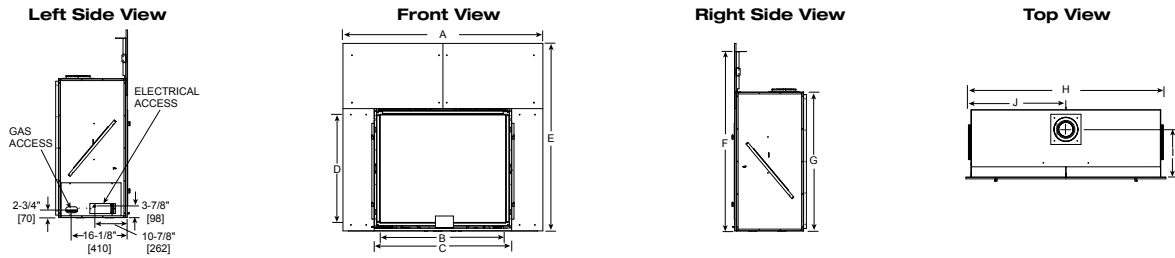

Technical Specifications

MODEL	FRONT WIDTH (A)	BACK WIDTH (H)	HEIGHT (E)	DEPTH	GLASS SIZE
HEIR36	61" (1549mm)	59-1/4" (1505mm)	57-5/8" (1464mm)	24" (610mm)	36" x 31" (914 x 787mm)
HEIR42	67" (1702mm)	65-5/16" (1659mm)	62-5/8" (1591mm)	24" (610mm)	42" x 36" (1067 x 914mm)
HEIR50	75" (1905mm)	73-5/16" (1862mm)	66-5/8" (1692mm)	24" (610mm)	50" x 40" (1270 x 1016mm)

*Front dimensions include non-combustible material which overlaps framing

MODEL	A	B	C	D	E	F	G	H	I	J
HEIR36	61" (1549mm)	35-7/8" (911mm)	39-7/8" (1013mm)	31-1/16" (789mm)	57-5/8" (1464mm)	54-15/16" (1395mm)	41-3/8" (1042mm)	59-1/4" (1505mm)	16" (406mm)	29-5/8" (752mm)
HEIR42	67" (1702mm)	41-7/8" (1064mm)	45-7/8" (1165mm)	36-1/16" (916mm)	62-5/8" (1591mm)	59-15/16" (1522mm)	46-3/8" (1178mm)	65-5/16" (1659mm)	16" (406mm)	32-11/16" (830mm)
HEIR50	75" (1905mm)	49-7/8" (1267mm)	53-7/8" (1368mm)	40-1/16" (1018mm)	66-5/8" (1692mm)	63-15/16" (1624mm)	50-3/8" (1280mm)	73-5/16" (1862mm)	16" (406mm)	36-11/16" (932mm)

Clearances

MODEL	A	B	C
HEIR36	74-1/4" (1886mm)	59-1/2" (1511mm)	105" (2667mm)
HEIR42	78-9/16" (1995mm)	65-9/16" (1665mm)	111-1/16" (2821)
HEIR50	84-1/4" (2140mm)	73-9/16" (1868mm)	119-1/8" (3026mm)

MODEL	D	E	F
HEIR36	26-1/2" (673mm)	23-1/2" (597mm)	29-3/4" (756mm)
HEIR42	28-5/8" (727mm)	23-1/2" (597mm)	32-13/16" (833mm)
HEIR50	31-1/2" (800mm)	23-1/2" (597mm)	36-13/16" (935mm)