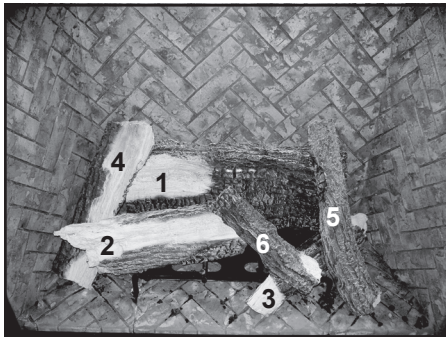

Log Set Assembly

IMPORTANT: THIS IS DATED INFORMATION. Parts must be ordered from a dealer or distributor. **Hearth and Home Technologies does not sell directly to consumers.** Provide model number and serial number when requesting service parts from your dealer or distributor.

Stocked at Depot

ITEM	DESCRIPTION	COMMENTS	PART NUMBER	Stocked at Depot
	Log Assembly		LOGS-HEIR50	Y
1	Log 1		SRV2285-701	
2	Log 2		SRV2285-702	
3	Log 3		SRV2285-703	
4	Log 4		SRV2285-704	
5	Log 5		SRV2285-705	
6	Log 6		SRV2285-706	
7	Heat Shield, Header	Qty 2 req	2282-105	
8	Heat Shield, Valve		2281-153	
9	Junction box		SRV4021-013	Y
10	J-Box Bracket		2281-154	
11	Valve Assembly		Refer to Valve Page	
12	Grate Assembly		2285-015	
13	Air Deflector		2285-159	
14	Glass Assembly		GLA-2285	
15	Finishing Spacer		2281-113	
16	Pilot Cover		2281-187	
17	Burner Assembly, NG		2285-007	Y
	Burner Assembly, Propane		2285-008	Y
18	Orifice Bracket Flex		2282-161	Y
19	Access Plate		2281-117