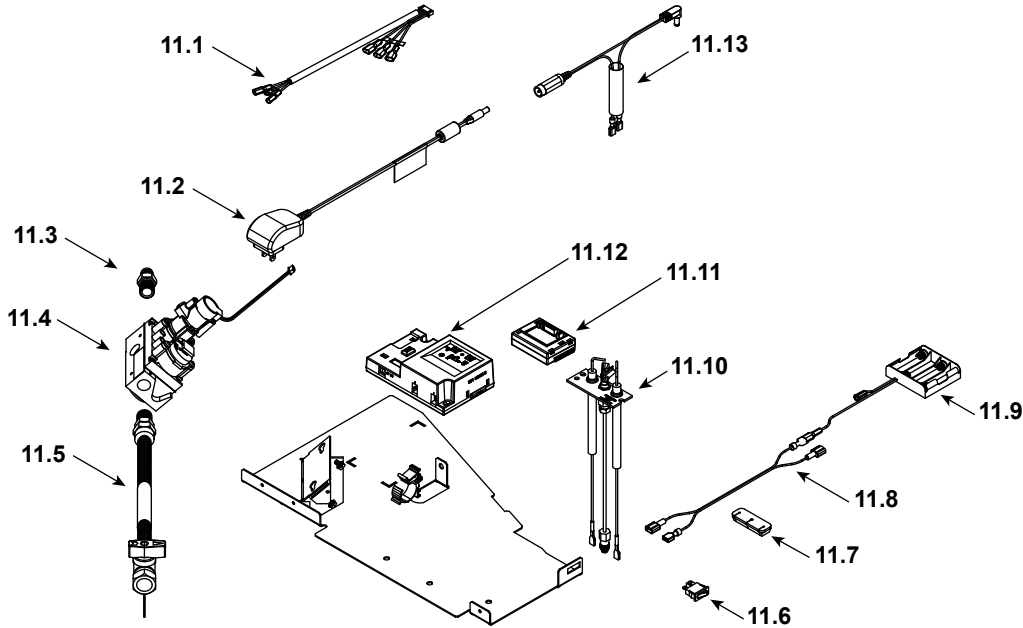

#11 Valve Assembly

IMPORTANT: THIS IS DATED INFORMATION. Parts must be ordered from a dealer or distributor. **Hearth and Home Technologies does not sell directly to consumers.** Provide model number and serial number when requesting service parts from your dealer or distributor.

Stocked at Depot

ITEM	DESCRIPTION	COMMENTS	PART NUMBER	Stocked at Depot
11.1	Wire Harness		SRV2326-132	Y
11.2	Power Supply		SRV2326-131	Y
11.3	Male connector	Pkg of 5	303-315/5	Y
11.4	Valve NG		2166-302	Y
	Valve Propane		2166-303	Y
11.5	Flex Ball Valve Assembly, 12"		SRV302-320	Y
11.6	Reset Switch	Pre LC5114352	SRV2206-299	Y
		Post LC5114352	2206-298	Y
11.7	Grommet		SRV2118-420	
11.8	Wire, Battery jumper, 10 in		2281-196	Y
11.9	**Battery Pack		SRV2326-134	Y
11.10	Pilot Assembly, NG		2270-012	Y
11.11	Module, RF FCC		2326-120	Y
11.12	Module, Control IFT		SRV2326-130	Y
11.13	Reset Switch Wire		2326-135	Y
	Orifice NG (#24C)		582-824	Y
	Orifice Propane (#43C)		SRV582-843	Y

**Fuse for battery pack can be sourced locally, not a warranty item. Specs are 250v, 3A fuse, 3/4" long

Additional service parts on following page.