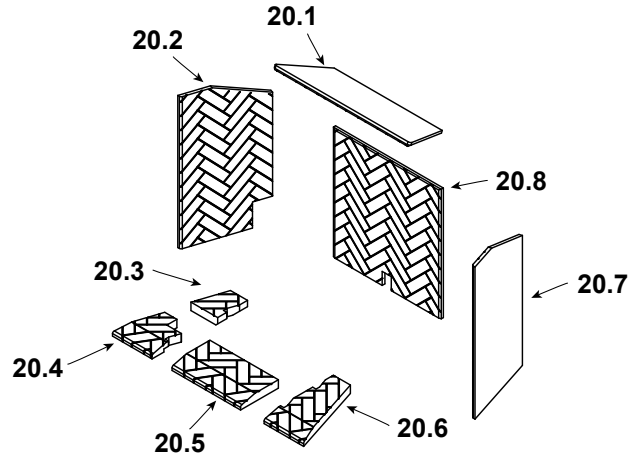

#20 Herringbone Refractory

IMPORTANT: THIS IS DATED INFORMATION. Parts must be ordered from a dealer or distributor. **Hearth and Home Technologies does not sell directly to consumers.** Provide model number and serial number when requesting service parts from your dealer or distributor.

Stocked at Depot

ITEM	DESCRIPTION	COMMENTS	PART NUMBER	
	Refractory, Traditional			
19.1	Refractory, Top		SRV2284-716	
19.2	Refractory, Left		SRV2284-713	
19.3	Refractory, Left Base		SRV2284-718	
19.4	Refractory, Left Base		SRV2284-711	
19.5	Refractory, Front Base		SRV2284-710	
19.6	Refractory, Right Base		SRV2284-712	
19.7	Refractory, Right		SRV2284-714	
19.8	Refractory, Back		SRV2284-715	
	Refractory, Herringbone			
20.1	Refractory, Top		SRV2284-726	
20.2	Refractory, Left		SRV2284-723	
20.3	Refractory, Left Base		SRV2284-728	
20.4	Refractory, Left Base		SRV2284-721	
20.5	Refractory, Front Base		SRV2284-720	
20.6	Refractory, Right Base		SRV2284-722	
20.7	Refractory, Right		SRV2284-724	
20.8	Refractory, Back		SRV2284-725	

Additional service parts on following page.