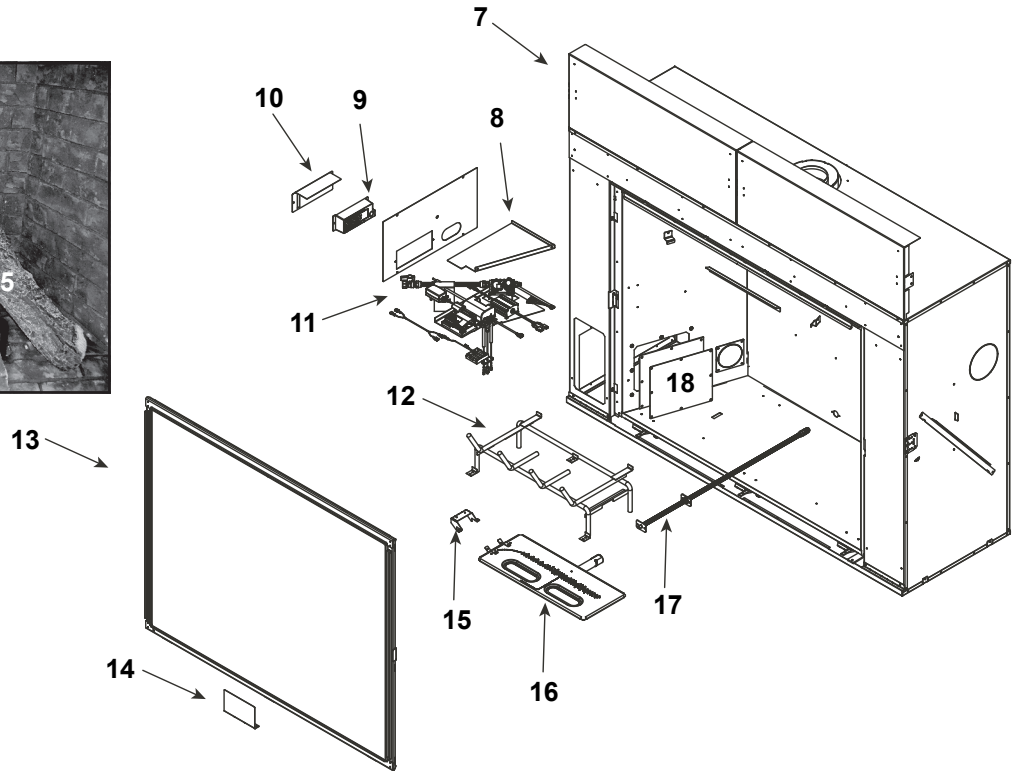

Log Set Assembly

IMPORTANT: THIS IS DATED INFORMATION. Parts must be ordered from a dealer or distributor. **Hearth and Home Technologies does not sell directly to consumers.** Provide model number and serial number when requesting service parts from your dealer or distributor.

Stocked at Depot

ITEM	DESCRIPTION	COMMENTS	PART NUMBER	
	Log Assembly		LOGS-HEIR42	Y
1	Log 1		SRV2284-701	
2	Log 2		SRV2284-702	
3	Log 3		SRV2284-703	
4	Log 4		SRV2284-704	
5	Log 5		SRV2284-705	
6	Log 6		SRV2284-706	
7	Heat Shield, Header	Qty 2 req	2281-105	
8	Heat Shield, Valve		2281-153	
9	Junction box		SRV4021-013	Y
10	J-Box Bracket		2281-154	
11	Valve Assembly		Refer to Valve Page	
12	Grate Assembly		2284-015	
13	Glass Assembly		GLA-2284	
14	Finishing Spacer		2281-113	
15	Pilot Cover		2281-187	
16	Burner Assembly		2284-007	Y
17	Orifice Bracket Flex		2012-008	Y
18	Access Plate		2281-117