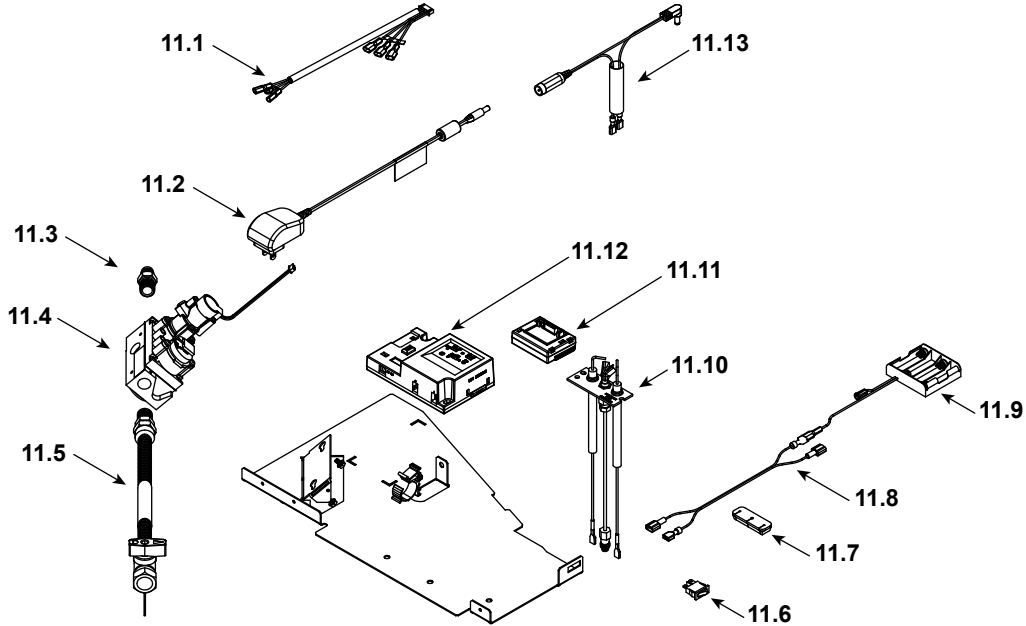

#11 Valve Assembly

IMPORTANT: THIS IS DATED INFORMATION. Parts must be ordered from a dealer or distributor. **Hearth and Home Technologies does not sell directly to consumers.** Provide model number and serial number when requesting service parts from your dealer or distributor.

Stocked at Depot

ITEM	DESCRIPTION	COMMENTS	PART NUMBER	Stocked at Depot
11.1	Wire Harness		SRV2326-132	Y
11.2	Power Supply		SRV2326-131	Y
11.3	Male connector	Pkg of 5	303-315/5	Y
11.4	Valve NG		2166-302	Y
	Valve Propane		2166-303	Y
11.5	Flex Ball Valve Assembly, 12"		SRV302-320	Y
11.6	Reset Switch	Pre LC5114352	SRV2206-299	Y
		Post LC5114352	2206-298	Y
11.7	Grommet		SRV2118-420	
11.8	Wire, Battery jumper, 10 in		2281-196	Y
11.9	**Battery Pack		SRV2326-134	Y
11.10	Pilot Assembly, NG		2270-012	Y
11.11	Module, RF FCC		2326-120	Y
11.12	Module, Control IFT		SRV2326-130	Y
11.13	Reset Switch Wire		2326-135	Y
	Orifice NG (#26C)		582-826	Y
	Orifice Propane (#45C)		582-845	Y

**Fuse for battery pack can be sourced locally, not a warranty item. Specs are 250v, 3A fuse, 3/4" long

Additional service parts on following page.