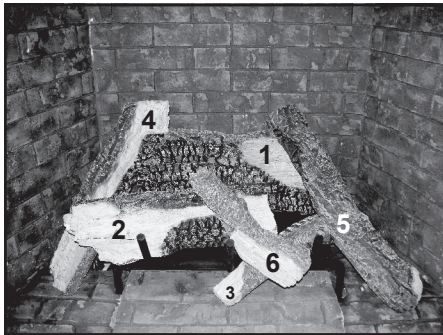

Log Set Assembly

IMPORTANT: THIS IS DATED INFORMATION. Parts must be ordered from a dealer or distributor. **Hearth and Home Technologies does not sell directly to consumers.** Provide model number and serial number when requesting service parts from your dealer or distributor.

Stocked at Depot

ITEM	DESCRIPTION	COMMENTS	PART NUMBER	
	Log Assembly		LOGS-HEIR42	Y
1	Log 1		SRV2284-701	
2	Log 2		SRV2284-702	
3	Log 3		SRV2284-703	
4	Log 4		SRV2284-704	
5	Log 5		SRV2284-705	
6	Log 6		SRV2284-706	
7	Heat Shield, Header	Qty 2 req	2281-105	
8	Heat Shield, Valve		2281-153	
9	Junction box		SRV4021-013	Y
10	J-Box Bracket		2281-154	
11	Valve Assembly		Refer to Valve Page	
12	Grate Assembly		2284-015	
13	Glass Assembly		GLA-2284	
14	Finishing Spacer		2281-113	
15	Pilot Cover		2281-187	
16	Burner Assembly		2284-007	Y
17	Orifice Bracket Flex		2012-008	Y
18	Access Plate		2281-117