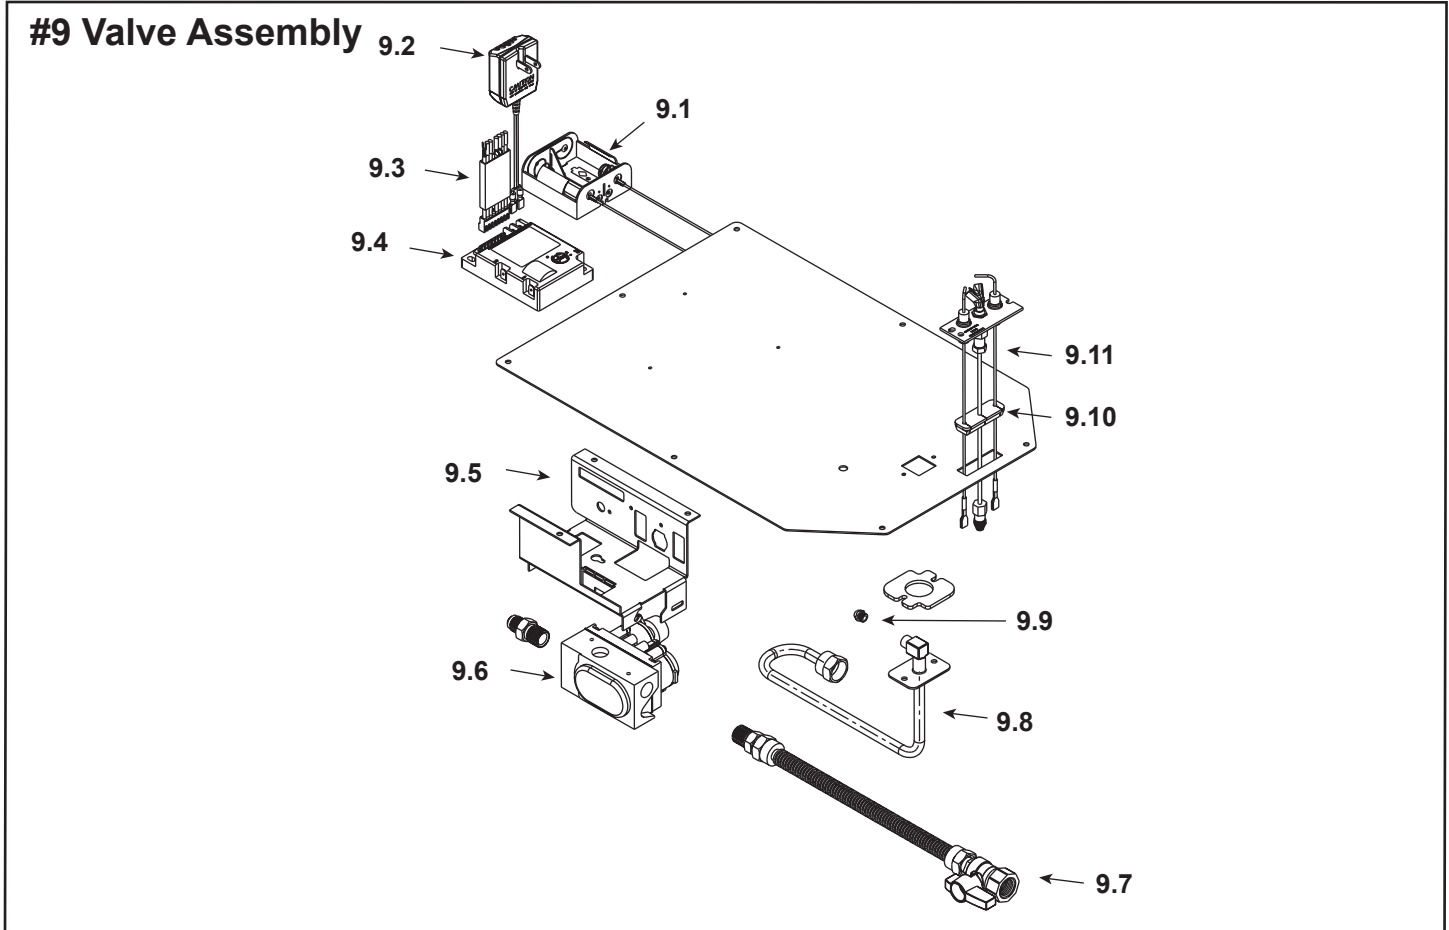

**Stocked at Depot**

ITEM	DESCRIPTION	COMMENTS	PART NUMBER	
	Log Set Assembly		LOGS-2127	Y
1	Log 1	Pre 5/15/16, Must order complete assembly	SRV2126-800	
2	Log 2		SRV2126-801	
3	Log 3		SRV2126-802	
4	Sheetrock Ledge		2126-118	
5	Refractory	Qty 2 req	2126-117	
6	Burner NG, Propane		2126-007	Y
7	Base Pan		2126-115	
8	Glass Door Assembly		GLA-550TR	Y
9	Valve Assembly		Refer to valve page	
10	Junction Box		SRV4021-013	Y
11	Junction Box Bracket		2128-128	
12	Pilot Shield		2126-124	