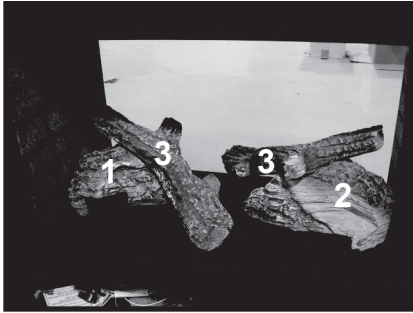

Log Set Assembly

IMPORTANT: THIS IS DATED INFORMATION. Parts must be ordered from a dealer or distributor. **Hearth and Home Technologies does not sell directly to consumers.** Provide model number and serial number when requesting service parts from your dealer or distributor.

Stocked at Depot

ITEM	DESCRIPTION	COMMENTS	PART NUMBER	
	Log Set Assembly		LOGS-2127	Y
1	Log 1	Pre 5/15/16, Must order complete assembly	SRV2126-800	
2	Log 2		SRV2126-801	
3	Log 3		SRV2126-802	
4	Sheetrock Ledge		2126-118	
5	Refractory	Qty 2 req	2126-117	
6	Burner NG, Propane		2126-007	Y
7	Base Pan		2126-115	
8	Glass Door Assembly		GLA-550TR	Y
9	Valve Assembly		Refer to valve page	
10	Junction Box		SRV4021-013	Y
11	Junction Box Bracket		2128-128	
12	Pilot Shield		2126-124