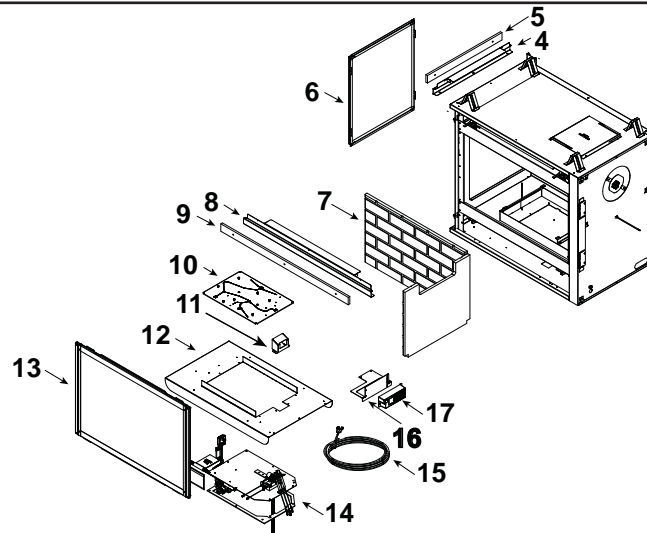

Log Set Assembly

IMPORTANT: THIS IS DATED INFORMATION. Parts must be ordered from a dealer or distributor. **Hearth and Home Technologies does not sell directly to consumers.** Provide model number and serial number when requesting service parts from your dealer or distributor.

Stocked at Depot

ITEM	DESCRIPTION	COMMENTS	PART NUMBER	
	Log Set Assembly		LOGS-2129	Y
A	Log A	Pre 5/15/16, Must order complete assembly	SRV2129-701	
B	Log B		SRV2129-703	
C	Log C		SRV2129-702	
D	Log D		SRV2129-706	
1	Log 1		SRV2129-704	
2	Log 2		SRV2129-705	
3	Log 3		SRV2129-707	
4	Sheetrock Ledge (End)		2130-126	
5	Non-Comb, Short		2130-198	
6	Glass Door Assembly (End)		GLA-2130	Y
7	Corner Refractory		SRV2005-REF-COR	
8	Sheetrock Ledge (Side)		2130-118	
9	Non-Comb, Long		2130-199	
10	Burner NG, LP		2128-007	Y
11	Pilot Shield		2128-124	
12	Base Pan		2132-115	
13	Glass Door Assembly (Side)		GLA-6TROC	Y
14	Valve Assembly		Refer to valve page	
15	Thermostat Wire		SRV2118-170	Y
16	Junction Box Bracket		2128-128	
17	Junction Box		SRV4021-013	Y
	Non-Comb		2162-107	
	Refractory Bracket		2162-106	
	Surround Overlay (contains overlay for top, bottom and sides)		SRV2132-FACE