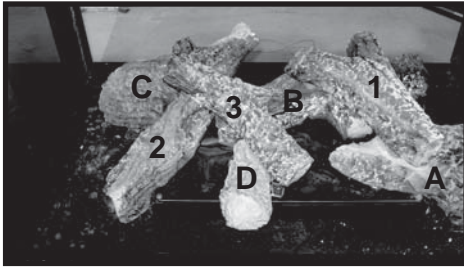

Log Set Assembly

IMPORTANT: THIS IS DATED INFORMATION. Parts must be ordered from a dealer or distributor. **Hearth and Home Technologies does not sell directly to consumers.** Provide model number and serial number when requesting service parts from your dealer or distributor.

Stocked at Depot

ITEM	DESCRIPTION	COMMENTS	PART NUMBER	
	Log Set Assembly		LOGS-2129	Y
A	Log A	Pre 5/15/16, Must order complete assembly	SRV2129-701	
B	Log B		SRV2129-703	
C	Log C		SRV2129-702	
D	Log D		SRV2129-706	
1	Log 1		SRV2129-704	
2	Log 2		SRV2129-705	
3	Log 3		SRV2129-707	
4	Sheetrock Ledge (End)		2130-126	
5	Non-Comb, Short		2130-198	
6	Glass Door Assembly (End)		GLA-2130	Y
7	Corner Refractory		SRV2005-REF-COR	
8	Sheetrock Ledge (Side)		2130-118	
9	Non-Comb, Long		2130-199	
10	Burner NG, LP		2128-007	Y
11	Pilot Shield		2128-124	
12	Base Pan		2132-115	
13	Glass Door Assembly (Side)		GLA-6TROC	Y
14	Valve Assembly		Refer to valve page	
15	Thermostat Wire		SRV2118-170	Y
16	Junction Box Bracket		2128-128	
17	Junction Box		SRV4021-013	Y
	Non-Comb		2162-107	
	Refractory Bracket		2162-106	
	Surround Overlay (contains overlay for top, bottom and sides)		SRV2132-FACE