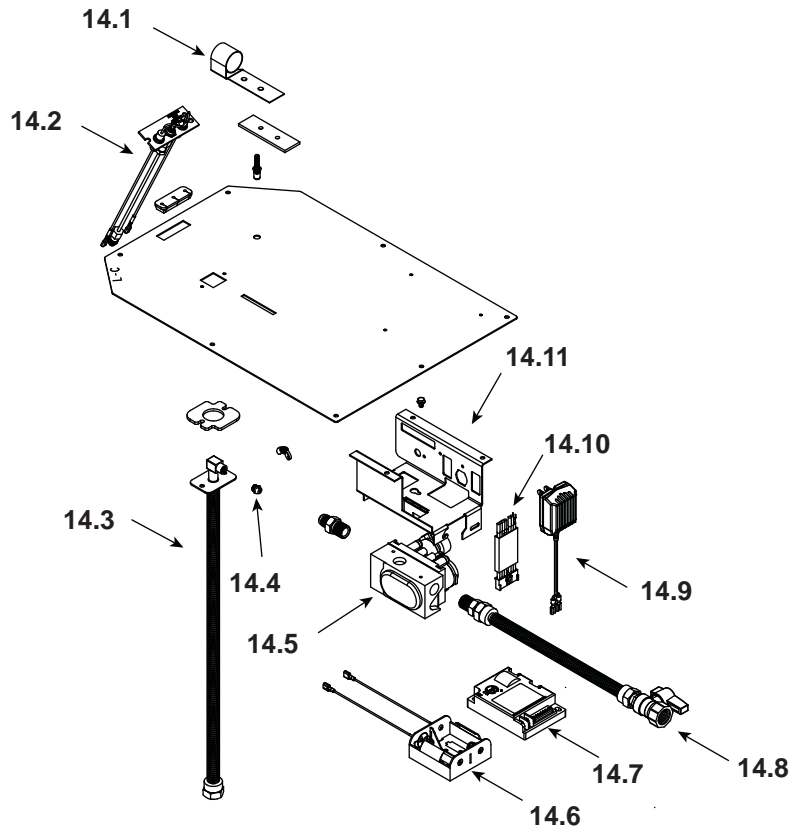

#14 Valve Assembly

IMPORTANT: THIS IS DATED INFORMATION. Parts must be ordered from a dealer or distributor. **Hearth and Home Technologies does not sell directly to consumers.** Provide model number and serial number when requesting service parts from your dealer or distributor.

**Stocked
at Depot**

ITEM	DESCRIPTION	COMMENTS	PART NUMBER	
14.1	Shutter Bracket Assembly		2118-121	Y
14.2	Pilot Assembly NG		2208-012	Y
	Pilot Assembly LP		2208-013	Y
14.3	Flexible Gas Connector		530-302A	Y
14.4	Orifice NG (#32C)		SRV582-832	Y
	Orifice LP (#50C)		582-850	Y
14.5	Valve NG		750-500	Y
	Valve LP		750-501	Y
14.6	Battery Pack		SRV593-594	Y
14.7	Module		593-592	Y
14.8	Flex Ball Valve Assembly		SRV302-320	Y
14.9	3 Volt Transformer		SRV593-593	Y
14.10	Module Wire Assembly		SRV593-590	Y
14.11	Valve Bracket		2118-104	
	3-Hole Grommet		SRV2118-420	

Additional service part numbers appear on following page.