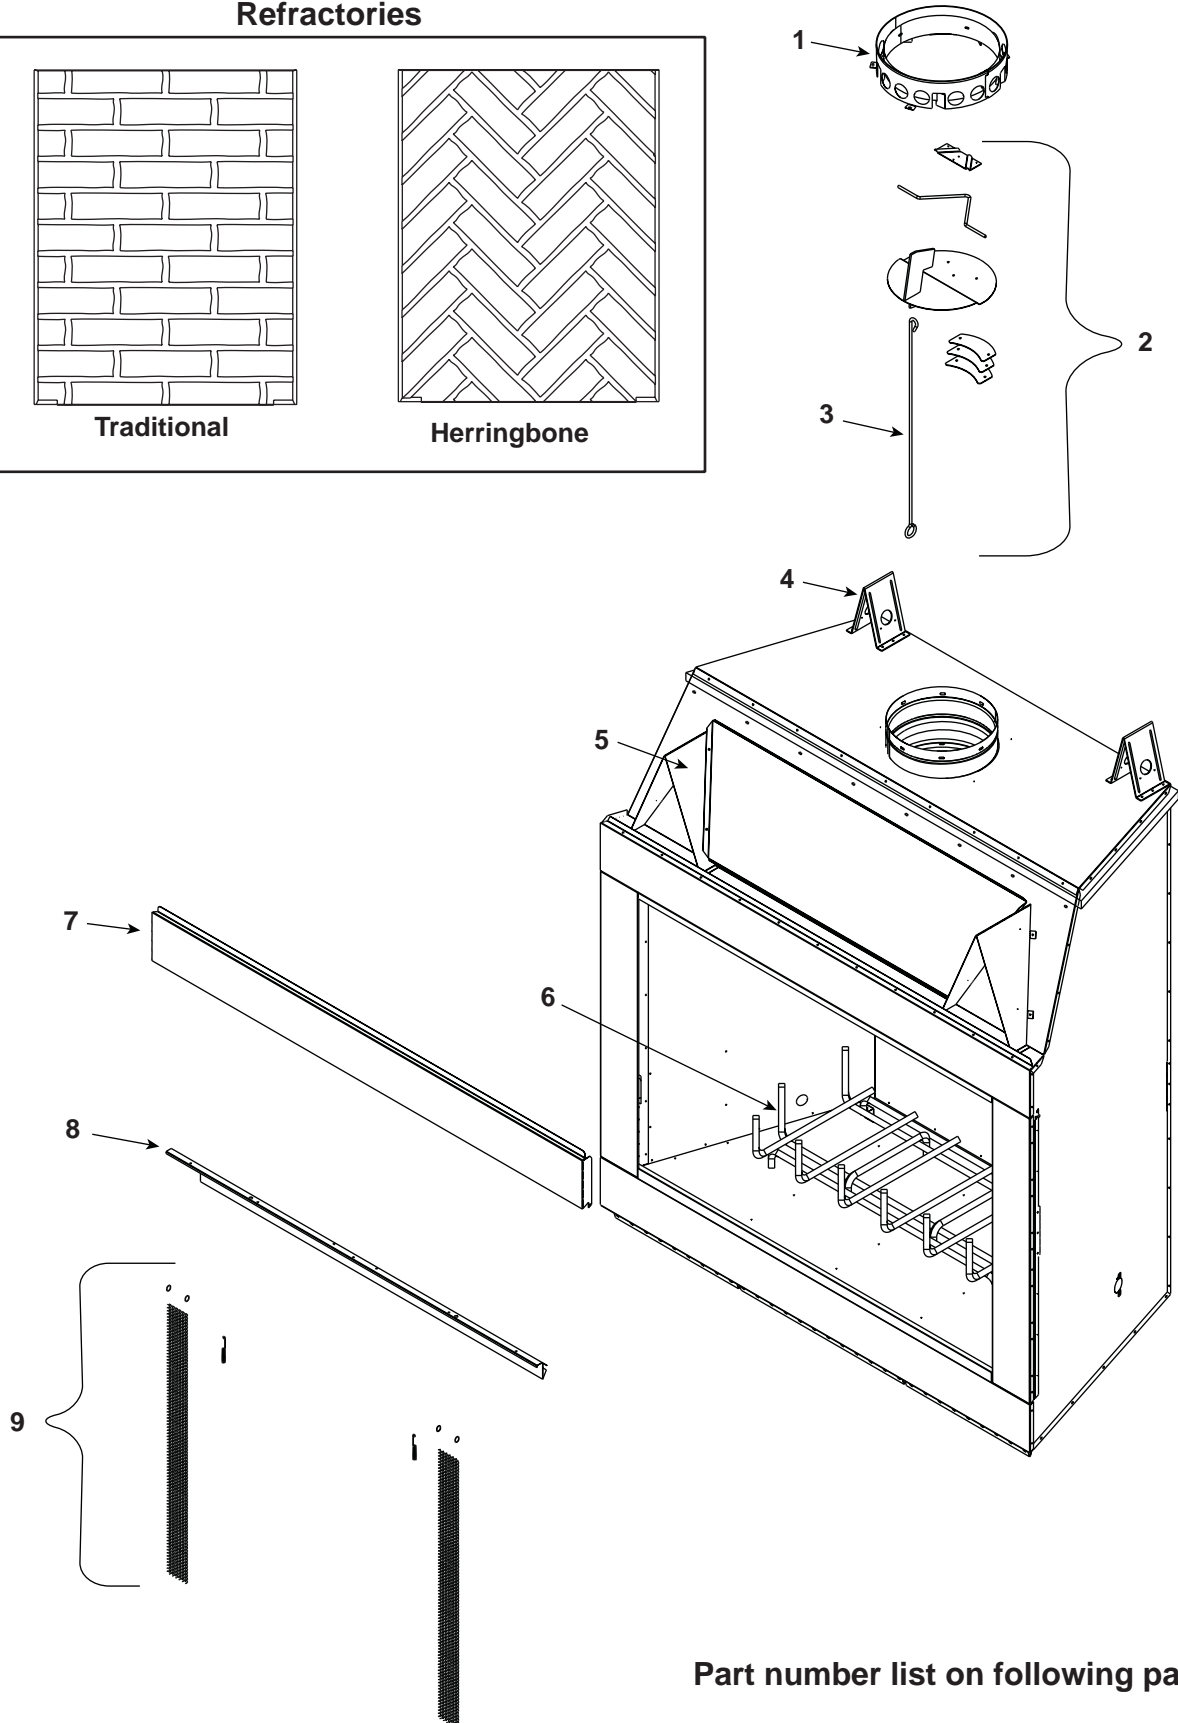

### Refractories

Part number list on following page.

IMPORTANT: THIS IS DATED INFORMATION. When requesting service or replacement parts for your appliance please provide model number and serial number. All parts listed in this manual may be ordered from an authorized dealer.

Stocked  
at Depot

ITEM	DESCRIPTION	COMMENTS	PART NUMBER	
1	Starter Section Assembly		22072B	Y
2	Damper Blade Assembly		29964	
3	Damper Control		20549	
	Damper Weight		19785A	
4	Rear Top Standoff	Qty. 2 req.	19228	
5	Front Top Standoff	Qty. 2 req.	11864i	
6	Grate		GR37	
7	Upper Front		4013-206	
8	Smoke Shield		32949	Y
9	Firescreen Assembly		4013-122	Y
	Firescreen Handle	1 ea.	4021-149	
	Firescreen Rod	Qty. 2 req.	12052	
	Grate Retainer	Qty. 2 req.	4017-060	
	Nailing Flange	Qty. 4 req.	31190	
	Outside Air Kit		AK22	
	Fastener Pack		17916B	
	Outside Air Shield		33271	Y
	4 in. Outside Air Inlet Ring		25692	
	Refractory Retainer	Qty. 3 req.	11847	
	Screen Cover (top only)	Qty. 2 req.	31319	
	Side Trim	Qty. 2 req.	31326	
	Strip Protector	Qty. 2 req.	18320	
	Powder Coat Touch-Up Paint		71479	
<b>Herringbone Refractory (EXCLAIM-36H)</b>				
	Herringbone Brick Refractory - Back		4013-054	
	Herringbone Brick Refractory - Hearth		4013-050	
	Herringbone Brick Refractory - Left Side		4013-056	
	Herringbone Brick Refractory - Right Side		4013-055	
<b>Traditional Refractory (EXCLAIM-36T)</b>				
	Traditional Brick Refractory - Back		4013-051	
	Traditional Brick Refractory - Hearth		4013-050	
	Traditional Brick Refractory - Side	Qty. 2 req.	4013-052	
	Installation Instructions & Owner's Manual		4013-251	