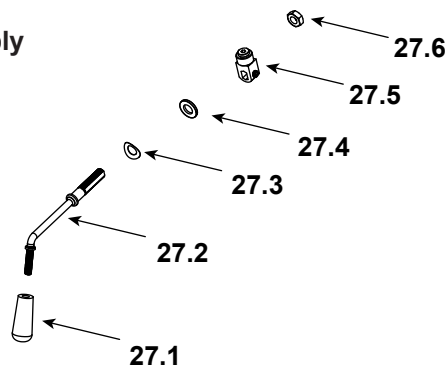

IMPORTANT: THIS IS DATED INFORMATION. Parts must be ordered from a dealer or distributor. **Hearth and Home Technologies does not sell directly to consumers.** Provide model number and serial number when requesting service parts from your dealer or distributor.

Stocked at Depot

ITEM	DESCRIPTION	COMMENTS	PART NUMBER	
31	Ash Door		4-00-586206A	
	Gasket, Ash Door 3/8 Fiberglass Low	15 Ft	1-00-1203589	Y

#27 Ash Door Handle Assembly

32	Handle Assembly, Ash Door		SRV1-10-1600663	
32.1	Handle, Ash Door	Hardwood, Black	1600663	
32.2	Shaft, Handle		30005301	
32.3	Spring Washer	Pkg of 10	63D0069-10	
32.4	Flat Washer, 10mm	Pkg of 10	1202560-10	
32.5	Pawl Assembly		30005157	Y
32.6	Nut Jam, 3/8-16 Top Lock	Pkg of 10	1203290-10	
33	Ash Pan Bracket		30007376A	
34	Upper Mount, Ash Door		SRV2-00-586142	
35	Bottom Air Cover		SRV2-00-586147	
36	Air Control Assembly		SRV1-10-586156	
37	Brick Clip, Left		SRV2-00-586193	
38	Brick Clip, Right		SRV2-00-586194	
39	Gasket, Refractory		SRV3-44-586168	
40	Access Cover, Refractory		SRV3-40-586152	
41	Firebrick, Cut 9 3/4 x 3 1/2 x 1 1/4	Qty 4 req	SRV2-00-586192	
42	Insulation, Fiberfrax (Replace during Engine, Fireback or SS Fireback replacement)		SRV3-44-586196	
43	Brick Clip, Rear	Qty 2 req	SRV2-00-586153	
44	SS Fireback Plate		SRV2-00-586188	
45	Fireback, Refractory		SRV3-40-586151	

Additional service part numbers appear on following page.