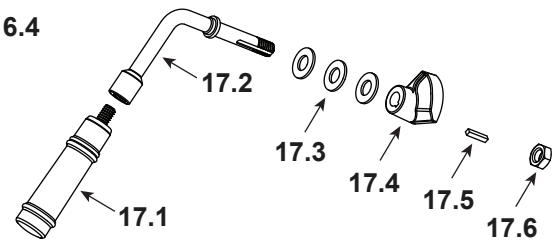

16	Door Assembly		DR-31/43BK-FH	
16.1	Hinge Pin, 1/2"		SRV430-5320	
16.2	Rope, Door, 3/4" x 84"	7 Ft.	832-1680	Y
16.3	Door Glass Assembly		7000-012	Y
	Gasket, Glass Tape, 3/4" x 1/8"	5 Ft.	832-0460	Y
16.4	Glass Frame Set	4 pcs.	832-0350	
16.5	Screw Flat Head Phillips 8-32 x 1/2	Pkg of 12	220-0490/12	Y
17	Door Handle Assembly		SRV7033-071	
17.1	Fiber Handle		SRV7060-212	
17.2	Door Handle		SRV7044-188	Y
17.3	Washer, Sae, 3/8 (3 Ea)	Pkg of 3	832-0990	
17.4	Cam Latch		SRV430-1141	
17.5	Key, Cam Latch		SRV430-1151	
17.6	Nut, 2-Wy Side-Lock Jam 3	Pkg of 24	226-0100/24	Y

Additional service part numbers appear on following page.