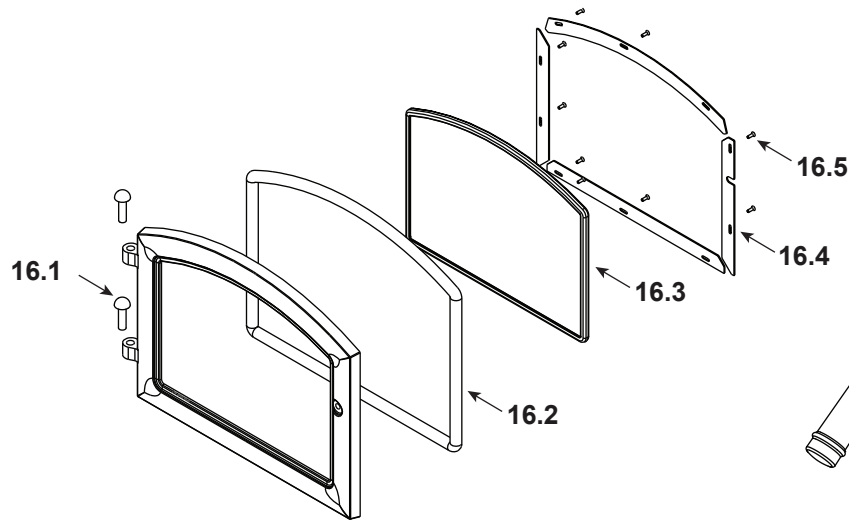

IMPORTANT: THIS IS DATED INFORMATION. Parts must be ordered from a dealer or distributor. **Hearth and Home Technologies does not sell directly to consumers.** Provide model number and serial number when requesting service parts from your dealer or distributor.

Stocked at Depot

ITEM	DESCRIPTION	COMMENTS	PART NUMBER
14	Pedestal Assembly		SRV7033-072
	Logo, Quadra-Fire	Pkg of 10	7000-649/10
15	Rear Cover, Pedestal		SRV7033-327

#16 Door Assembly

#17 Handle Assembly