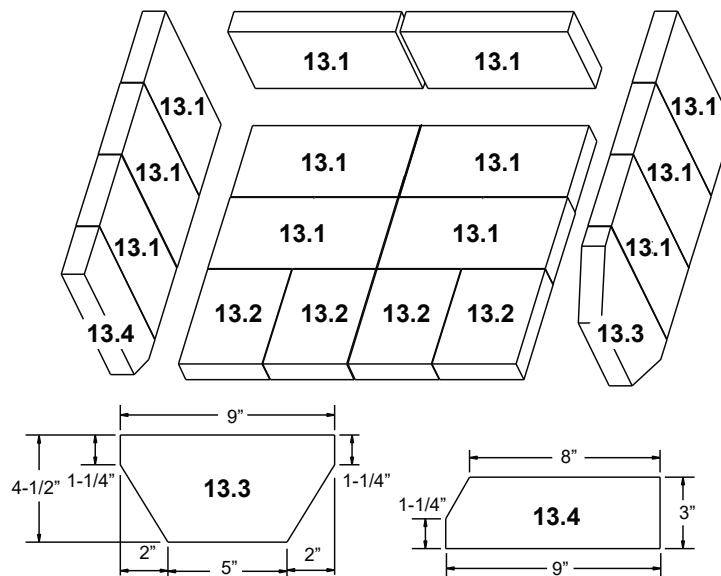

IMPORTANT: THIS IS DATED INFORMATION. Parts must be ordered from a dealer or distributor. **Hearth and Home Technologies does not sell directly to consumers.** Provide model number and serial number when requesting service parts from your dealer or distributor.

Stocked at Depot

ITEM	DESCRIPTION	COMMENTS	PART NUMBER	
1	Air Channel, Convection w/Bracket (Retain Original SN Label)		SRV7033-144	
2	Air Supply Back		SRV7033-134	
3	Flue Collar		SRV7000-302	
4	Panel Assembly, Side, Left		SRV7033-082	Y
5	Ceramic Fiber Blanket, 1/2" Thick		832-3390	
6	Baffle Protection Channel		SRV7033-298	
7	Tube Support Rack		7033-148	
8	Brick Retainer		7033-149	
9	Baffle Board	Pkg of 2	SRV7033-209	
10	Tube, Channel Assembly		SRV7033-023	
11	Tube Channel Top		SRV7033-237	Y
12	Rear Channel Assembly		7033-002	Y

#13 Brick Set Assembly

13	Firebrick Set, Complete Set		SRV7033-006	
13.1	Brick, Uncut, 9 x 4-1/2 x 1-1/4" (Qty. 12 Req.)	Pkg of 1	832-0550	
		Pkg of 6	832-3040	
13.2	Brick, 6 x 4-1/2 x 1-1/4"	Qty. 4 Req.	SRV7128-002	
13.3	Brick, 9 x 4-1/2 x 1-1/4" w/angles	Qty. 1 Req.	SRV7128-805	
13.4	Brick, 9 x 3 x 1-1/4" w/angles	Qty. 1 Req.	SRV7128-617	

Additional service part numbers appear on following page.