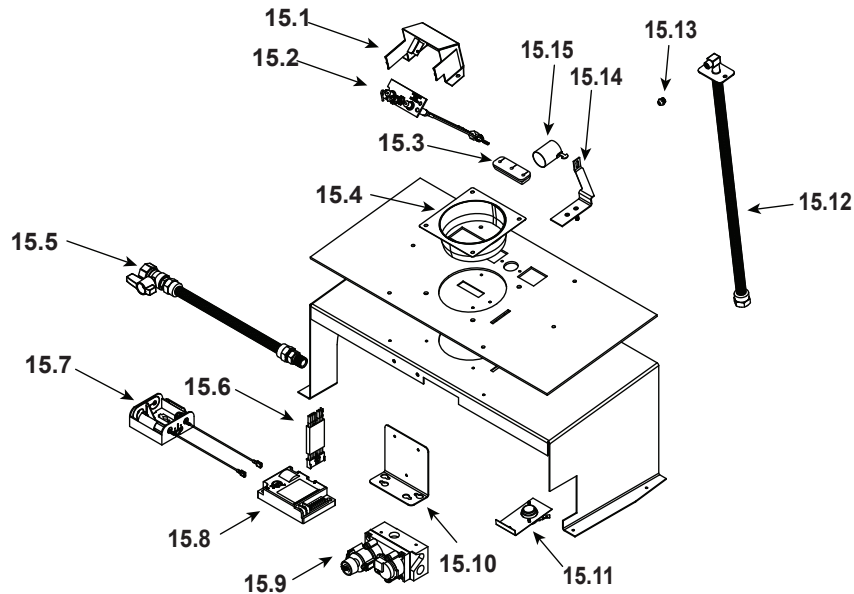

No one builds a better fire

Beginning Manufacturing Date: Aug 2006

Ending Manufacturing Date: Active

#15 Valve Assembly

IMPORTANT: THIS IS DATED INFORMATION. Parts must be ordered from a dealer or distributor. **Hearth and Home Technologies does not sell directly to consumers.** Provide model number and serial number when requesting service parts from your dealer or distributor.

**Stocked
at Depot**

ITEM	DESCRIPTION	COMMENTS	PART NUMBER	
15.1	Pilot Bracket		2106-135	
15.2	Pilot Assembly NG		2106-009	Y
	Pilot Assembly Propane	Convert 2106-009 with SRV593-527		Y
15.3	3-Hole Grommet		SRV2118-420	
15.4	Collar 4"		2081-140	
15.5	Flex Ball Valve Assembly		SRV302-320	Y
15.6	Module Wire Assembly		SRV593-590	Y
15.7	Battery Pack		SRV593-594	Y
15.8	Module		593-592	Y
15.9	Valve NG		750-500	Y
	Valve Propane		750-501	Y
15.10	Valve Bracket		2106-107	
15.11	High Temp Limit Switch	Pre June 2009 must order both switch, Wire, and shutter Bracket assembly	2106-005 and 107-559A	Y
			2106-010(NG) or 2106-071(Propane)	Y
		Post June 2009	2106-005	Y
15.12	Flexible Gas Connector		530-302A	Y
15.13	Orifice NG (#32)		SRV582-832	Y
	Orifice Propane (#50)		582-850	Y
15.14	Shutter Bracket Assembly (NG)		2106-010	Y
	Shutter Bracket Assembly (Propane)		2106-071	Y
15.15	Shutter Sleeve		2026-130	Y

Additional service part numbers appear on following page.