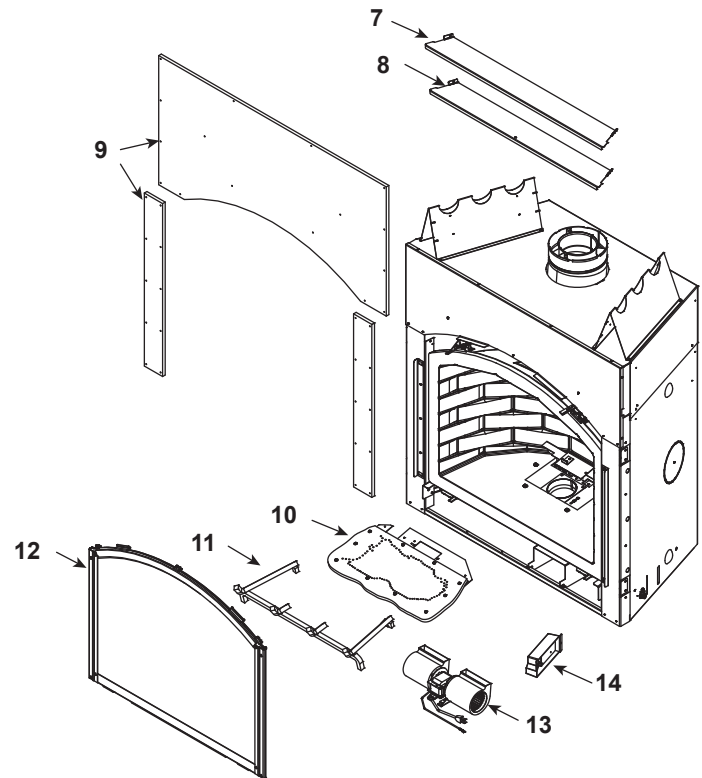

Log Set Assembly

IMPORTANT: THIS IS DATED INFORMATION. Parts must be ordered from a dealer or distributor. **Hearth and Home Technologies does not sell directly to consumers.** Provide model number and serial number when requesting service parts from your dealer or distributor.

Stocked at Depot

ITEM	DESCRIPTION	COMMENTS	PART NUMBER	
	Log Set Assembly		LOGS-CERONA36	Y
1	Log 1	Pre 5/15/16, Must order complete assembly	SRV2106-701	
2	Log 2		SRV2106-703	
3	Log 3		SRV2106-705	
4	Log 4		SRV2106-704	
5	Log 5		SRV2106-702	
6	Log 6		SRV2106-706	
7	Top Header Heat Shield		2106-144	
8	Bottom Header Heat Shield		2106-145	
9	Non-Combustible Board Assembly		2106-030	
10	Burner NG, Propane		2106-003	Y
11	Grate Assembly		2106-006	
12	Glass Door Assembly		GLA-CERONA36	Y
13	Fan Kit		GFK-160A	
14	Junction Box		SRV4021-013	Y
	Control Box	No longer available	2106-025	
		Post Sn #0021359350	WSK-MLT