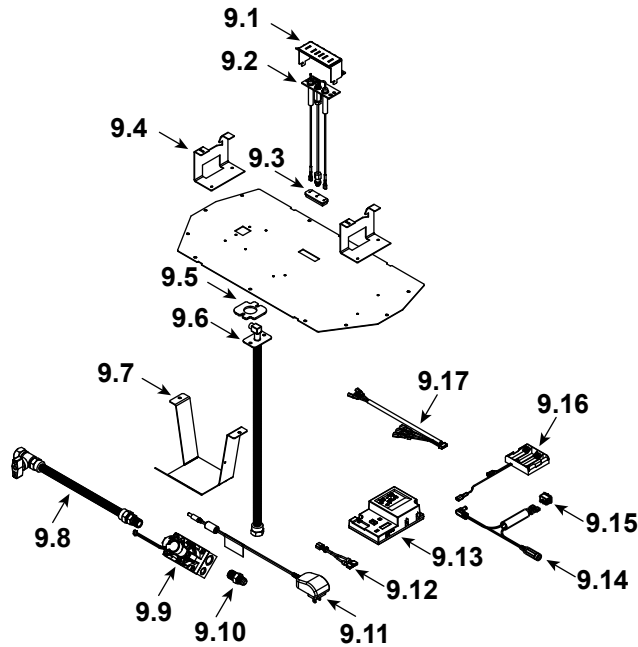

#9 Valve Assembly

IMPORTANT: THIS IS DATED INFORMATION. Parts must be ordered from a dealer or distributor. **Hearth and Home Technologies does not sell directly to consumers.** Provide model number and serial number when requesting service parts from your dealer or distributor.

Stocked at Depot

ITEM	DESCRIPTION	COMMENTS	PART NUMBER	
9.1	Pilot Shield		2491-123	
9.2	Pilot Assembly NG		2106-169	Y
	Pilot Assembly Propane		2106-170	Y
9.3	Grommet		SRV2118-420	
9.4	Burner Support, Left and Right	1 Set	2491-169	
9.5	Gasket		2025-407	
9.6	Bulkhead W/Flex Tube		4021-428	Y
9.7	Valve Bracket		2491-153	
9.8	Flex Ball Valve Assembly, 12"		SRV302-320	Y
9.9	Valve NG		SRV2166-302	Y
	Valve Propane		2166-303	Y
9.10	Male Connector	Pkg of 5	303-315/5	Y
9.11	Transformer, 6 Volt Wall		SRV2326-131	Y
9.12	Jumper Wire		SRV2187-198	Y
9.13	Module, Control IFT		SRV2326-130	Y
9.14	Reset Switch Wire		2550-135	Y
9.15	Reset Switch		2206-298	Y
9.16	Battery Holder 4AA, IFT		SRV2326-134	Y
9.17	Harness, IFT 6 Pin Wiring		SRV2326-132	Y
	Orifice NG (#44C)		582-844	Y
	Orifice Propane (#55C)		582-855	Y

Additional service part numbers appear on following page.