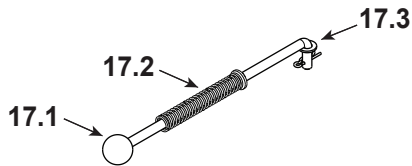

Beginning Manufacturing Date: May 2019
Ending Manufacturing Date: Active

IMPORTANT: THIS IS DATED INFORMATION. Parts must be ordered from a dealer or distributor. **Hearth and Home Technologies does not sell directly to consumers.** Provide model number and serial number when requesting service parts from your dealer or distributor.

**Stocked
at Depot**

ITEM	DESCRIPTION	COMMENTS	PART NUMBER	
11	Combustion Exhaust Blower,80 CFM		812-3381	Y
	Gasket, Exhaust Combustion Blower, between...	...Motor & Housing	812-4710	Y
		Motor & Housing Pkg of 12	SRV240-0980M	Y
		...Housing & Stove	SRV240-0812	Y
		Motor & Housing Pkg of 12	SRV240-0812/12	Y
	Blower, Combustion		7000-537	Y
	Silicone, Hi-Temp, 11 oz.		812-2020	Y
12	Curtain, Side, Left		812-4310	
	Screw, 8-32 X 3/8 PH	Pkg of 40	225-0500/40	Y
	Latch, Magnet		SRV229-0631	Y
13	Baffle, Left		812-4200	Y
14	Baffle, Right		812-4210	Y
15	Thermocouple Cover	Pkg of 1	812-1322	Y
		Pkg of 10	812-4920	Y
16	Thermocouple Bracket W/Set Screw		812-3171	Y

#17 Rod/Linkage EZ Clean