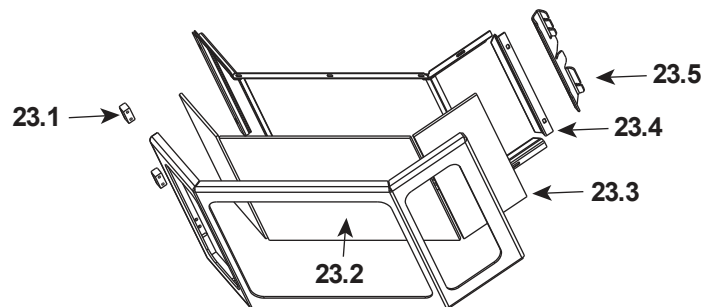

Beginning Manufacturing Date: May 2019
Ending Manufacturing Date: Active

IMPORTANT: THIS IS DATED INFORMATION. Parts must be ordered from a dealer or distributor. **Hearth and Home Technologies does not sell directly to consumers.** Provide model number and serial number when requesting service parts from your dealer or distributor.

**Stocked
at Depot**

ITEM	DESCRIPTION	COMMENTS	PART NUMBER	
21	Mount, Door Hinge		410-7290	
	Hinge, Door, Male		SRV450-2810	
	Screw, Pan Head Philips 8-32 X 3/8	Pkg of 40	21799A/40	Y
22	Snap Disc (#1) Convection Blower		SRV7000-829	Y

#23 Door Assembly

23	Door Assembly	Black	DR-CB12-MBK-B	
23.1	Hinge, Female		SRV450-2910	
23.2	Glass Assembly, Center, 13-7/8 in. W x 11 in. H		SRV510-5400	Y
23.3	Glass Assembly, Side, 5-1/8 in. W x 11 in. H	Qty: 1	SRV510-5410	Y
23.4	Glass Retainer Assembly		SRV510-5460	Y
	Nut, Keps Lock, 8-32	Pkg of 40	226-0060/40	Y
23.5	Bracket, Door Latch		SRV410-4912	
	Door Rope, 7/8", Field Cut to Size	8 Ft	842-2350	Y
	Gasket, Glass, Field Cut to Size	10 Ft	833-0660	
	Silicone, Hi Temp, 11oz		812-2020	
24	Panel, Front Access	Ash Pan Door	812-4290	
25	Door, Cleanout, Exhaust Plenum		410-7910	
26	Ash Pan		812-4130	
27	Latch, Draw		229-0640	Y
28	Curtain, Side, Right		812-4320	
	Screw, 8-32 X 3/8 PH	Pkg of 40	225-0500/40	Y
	Latch, Magnet		SRV229-0631	
29	Grille, Louver	Black	LVGRL-CB12-BK-B	
	Grille, Bar, Bottom		410-8330	
	Screw, 8-32 X 3/8 PH	Pkg of 40	225-0500/40	Y
30	Latch, Magnet	Qty 2 req	SRV229-0631	
31	Bracket, Magnet Mount	Qty 2 req	410-7760	

Additional service part numbers appear on following page.