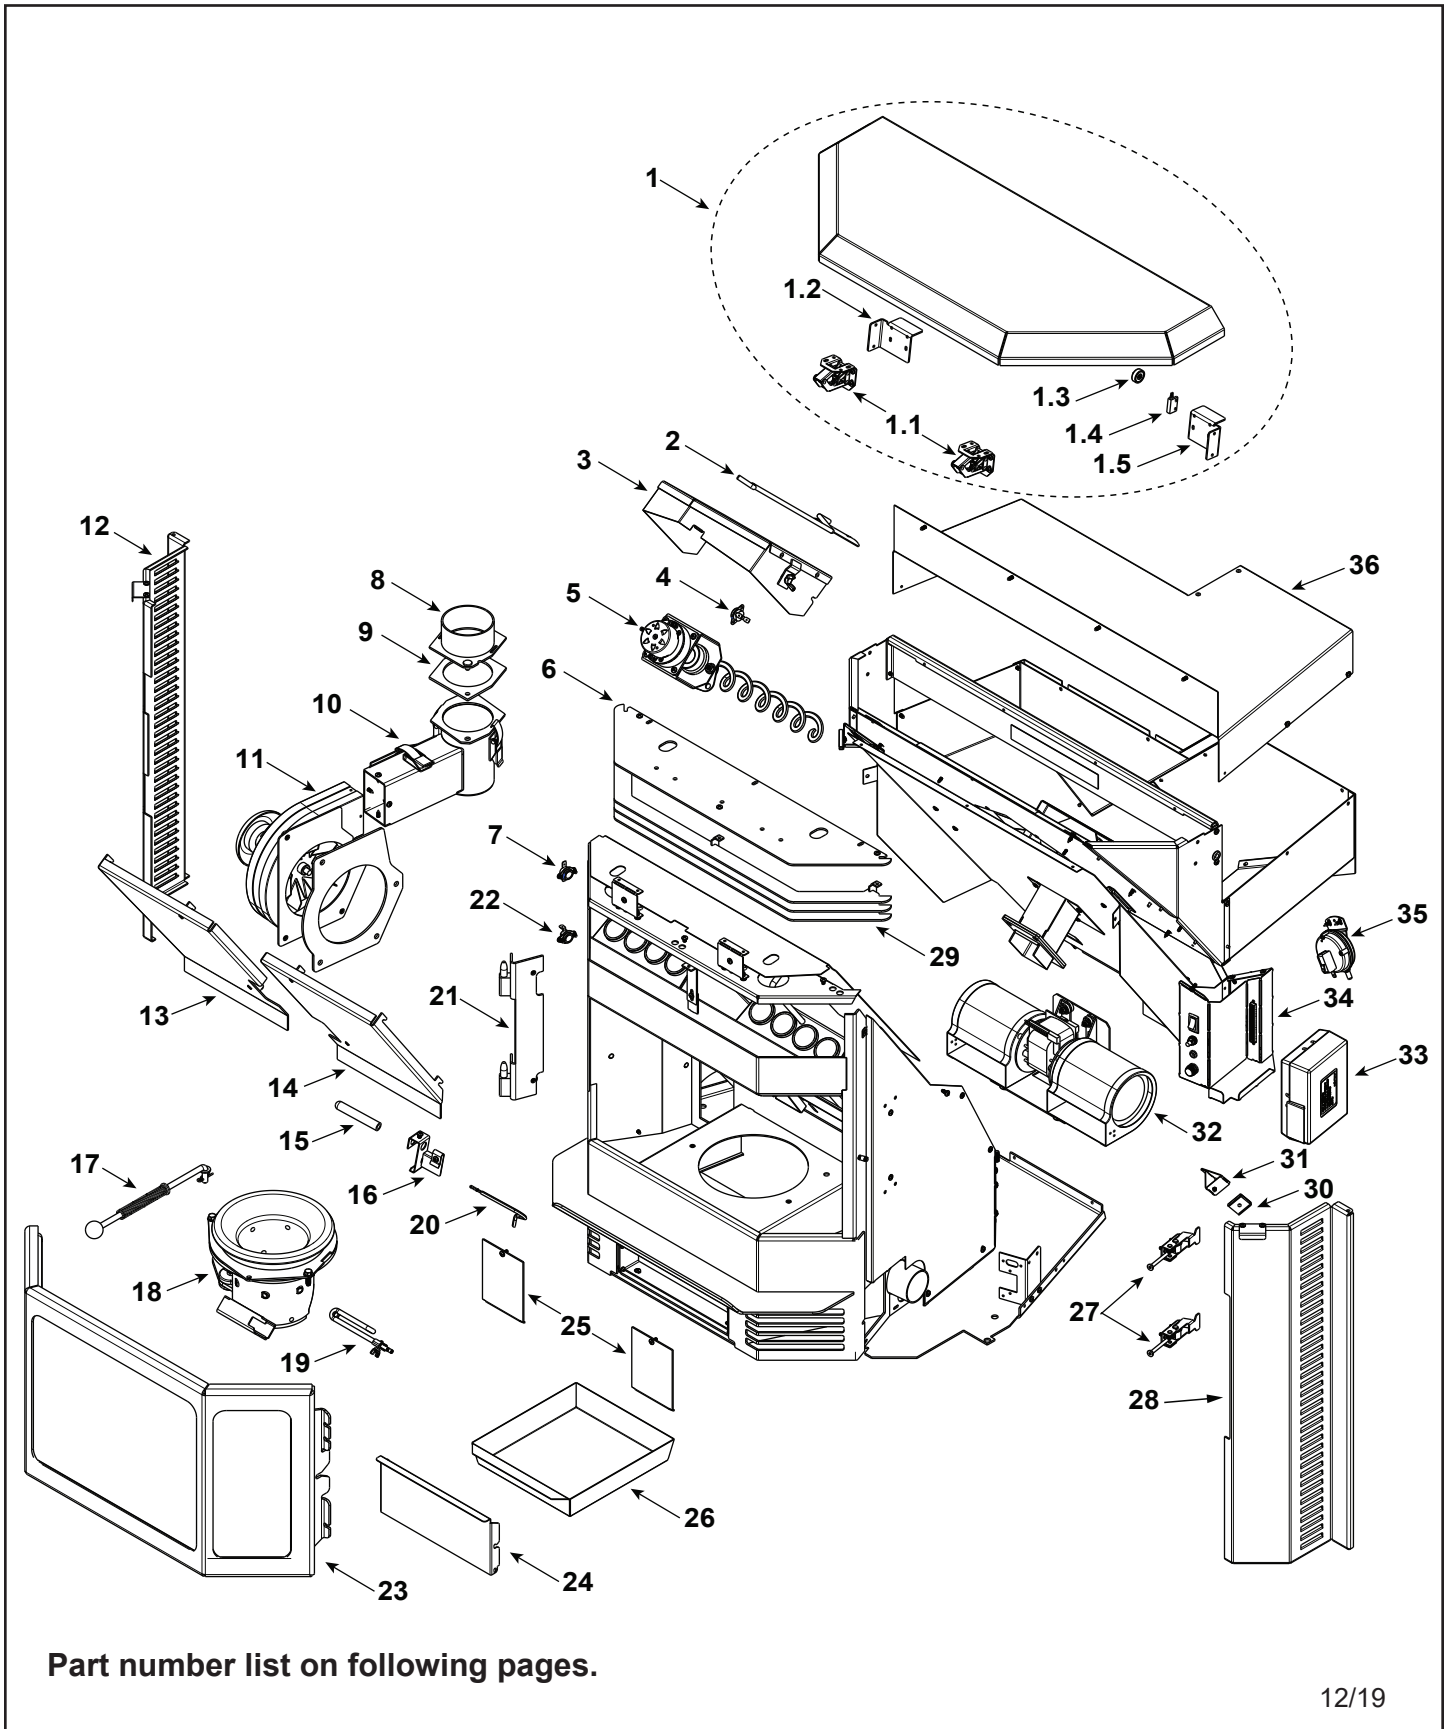

Classic Bay Pellet Insert

Part number list on following pages.

IMPORTANT: THIS IS DATED INFORMATION. Parts must be ordered from a dealer or distributor. **Hearth and Home Technologies does not sell directly to consumers.** Provide model number and serial number when requesting service parts from your dealer or distributor.

**Stocked
at Depot**

ITEM	DESCRIPTION	COMMENTS	PART NUMBER	
1	Hopper Lid Assembly		SRV7027-040	
1.1	Hinge, Hopper Lid		812-4220	
1.2	Mount, Hopper Lid Support, Right		410-7410	
1.3	Magnet Round		SRV7000-140	Y
1.4	Hopper Switch		SRV7000-375	Y
1.5	Lid Support Mount w/Sensor		7027-278	
	Screw Flat Head Philips, 8-32 x 1/2	Pkg of 12	220-0490/12	Y
	Screw, 8-32 x 1/4	Pkg of 40	225-0240/40	Y
	Wire Harness Hopper Switch		SRV414-1220	Y
	Mount, Hopper Lid Support, Top		410-7560	
2	Feed Adjustment Assembly		510-5450	
	Thumbscrew, 1/4-20 X 3/4	Pkg of 10	844-5070	
3	Cover, Feed Motor, Top		410-7920	
4	Snap Disc, Manual Reset (#3)		SRV230-1290	Y
#5 Feed Motor Assembly				
5	Feed Motor Assembly		812-3690	Y
5.1	Screw, 8-32 X 3/8 PH	Pkg of 40	225-0500/40	Y
5.2	Feed Motor		812-4421	Y
5.3	Collar, Set, 7/8		229-0520	
5.4	Feed Bearing		SRV7000-598	Y
5.5	Mount, Feed Motor		410-7172	
5.6	Gasket, Feed Motor		SRV240-0731	Y
5.7	Feed Spring Assembly		SRV7027-024	Y
5.8	Screw, Set 5/16-18 X 1/4	Pkg of 25	225-0550/25	Y
6	Extension, Heat Shield, Top		410-7860	Y
	Heat Exchange Repair Kit		SRV7014-172	
7	Snap Disc, 200 Open/40 D, (#2)		SRV230-0900	Y
8	Exhaust Adapter Assembly		510-5330	
9	Gasket, Flue Adapter		SRV240-0850	Y
10	Exhaust Transition Assembly		510-5340	
	Gasket, Cleanout Door		SRV240-0840	
	Latch, Draw	Qty 2 req	229-0230	
	Screw, Pan Head Philips 8-32 x 3/8	Pkg of 40	225-0500/40	Y

Additional service part numbers appear on following page.