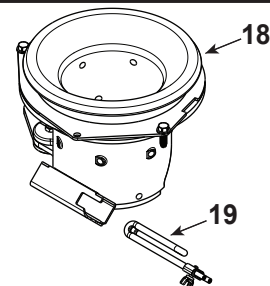

#18 Firepot Assembly & #19 Heating Element

17	Rod/Linkage Ez Clean		812-4140	
17.1	Knob, Ash Dump Control Rod		832-3020	
17.2	Spring, Firepot		200-2050	
17.3	Washer, 5/16	Pkg of 10	7000-579/10	Y
		Pkg of 50	3-30-0205-50	Y
18	Firepot Assembly		812-3351	Y
	Nut, Lock 1/4-20	Pkg of 25	226-0090/25	Y
		Pkg of 50	3-30-8021-50	Y
	Bushing, Firepot		410-8320	Y
	Floor, Firepot		414-0290	Y
	Gasket, Firepot		SRV510-0530	Y
19	Heating Element Assembly 18" (Loop Igniter)	Pkg of 1	SRV7000-462	Y
		Pkg of 10	SRV7000-462/10	Y
	Wing Thumb Screw 8-32 X 1/2	Pkg of 24	7000-223/24	Y
	Igniter Wire (5Ft) & (4) Ceramic Nuts		812-4520	Y
20	Thermocouple		812-0210	Y

Additional service part numbers appear on following page.