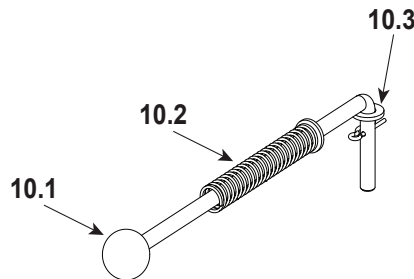

IMPORTANT: THIS IS DATED INFORMATION. Parts must be ordered from a dealer or distributor. **Hearth and Home Technologies does not sell directly to consumers.** Provide model number and serial number when requesting service parts from your dealer or distributor.

**Stocked
at Depot**

ITEM	DESCRIPTION	COMMENTS	PART NUMBER	
1	Top Assembly	with Hopper Lid	SRV7027-039	
1.1	Hopper Lid Assembly		SRV7027-036	
	Hopper Lid		SRV410-4901	
1.2	Handle, Hopper Lid		SRV200-0110	
	Bushing, Hopper Lid	Pkg of 2	812-1010	
	Magnet, Round		SRV7000-140	Y
	Bumper, Rubber	Pkg of 12	SRV224-0340/12	Y
	Screw, Flat Head Phillips 8-32X1/2	Pkg of 12	220-0490/12	Y
	Hopper Lid Magnetic Switch		SRV7000-375	Y
2	Baffle Assembly Left		510-5350	
3	Baffle Assembly Right		510-5360	
4	Hinge Plate		812-4030	
	Hinge, Door, Male		SRV450-2810	
	Screw, Pan Head Phillips 10-32 X 3/8	Pkg of 40	21799A/40	Y
5	Curtain Mount, Side Left		410-5251	
6	Curtain, Side Left		812-3840	
7	Curtain, Pedestal Side	Right or Left	410-5391	
8	Casting, Exhaust Transition		180-0190	
9	Exhaust Combustion Blower, 80 CFM		812-3381	Y
	Gasket, Exhaust Combustion Blower, between...	...Motor & Housing	812-4710	Y
		Motor & Housing Pkg of 12	SRV240-0980M	Y
		...Housing & Stove	SRV240-0812	Y
		Motor & Housing Pkg of 12	SRV240-0812M	Y
	Silicone, Hi-Temp, 11 oz.		812-2020	Y

#10 Rod/Linkage

10	Rod/Linkage, Ez Clean		812-3850	
10.1	Knob, Ash Dump Control Rod		832-3020	
10.2	Spring, Firepot		200-2050	
10.3	Washer, 5/16	Pkg of 10	7000-579/10	Y
		Pkg of 50	3-30-0205-50	Y

Additional service part numbers appear on following page.