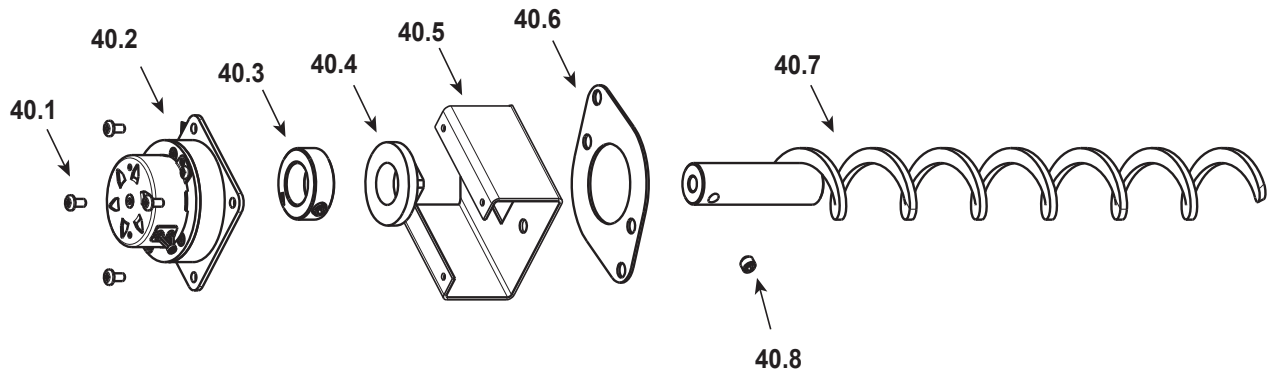

IMPORTANT: THIS IS DATED INFORMATION. Parts must be ordered from a dealer or distributor. **Hearth and Home Technologies does not sell directly to consumers.** Provide model number and serial number when requesting service parts from your dealer or distributor.

Stocked at Depot

ITEM	DESCRIPTION	COMMENTS	PART NUMBER	
32	Deflector, Air, Right Curtain		410-5105	
33	Snap Disc, Manual Reset (#3)		SRV230-1290	Y
34	Panel, Rear Access, Top		410-4352	
35	Vacuum Switch		SRV7000-531	Y
	Hose, Vacuum, 5/32	Qty 3 ft req	SRV240-0450	Y
	Hose, Barb Assembly		SRV229-0920	
36	Control Board 3 Speed		SRV7000-704	Y
	Fuse, 8 Amp, Control Box	Pkg of 10	812-3780/10	Y
37	Cover, Control Box		410-6321	
38	Feed Adjustment Plate		812-4170	
39	Cover, Feed Motor		SRV7027-071	

#40 Feed Motor Assembly

40	Feed Motor Assembly		812-3690	Y
40.1	Screw, 8-32 X 3/8 PH	Pkg of 40	225-0500/40	Y
40.2	Feed Motor		812-4421	Y
40.3	Collar, Set, 7/8		229-0520	
40.4	Feed Bearing		SRV7000-598	Y
40.5	Mount, Feed Motor		410-7172	
40.6	Gasket, Feed Motor		SRV240-0731	Y
40.7	Feed Spring Assembly		SRV7027-024	Y
40.8	Screw, 5/16-18 X 1/4	Pkg of 25	225-0550/25	Y
41	Deflector, Air, Left Curtain		410-4992	
	Component Pack		SRV7127-017	
	Cleanout Tool		414-1140	Y
	Harness, Thermostat Wire		230-0810	
	Paint Touch-Up, 4 oz		812-0910	
	Power Cord		812-1180	Y

Additional service part numbers appear on following page.