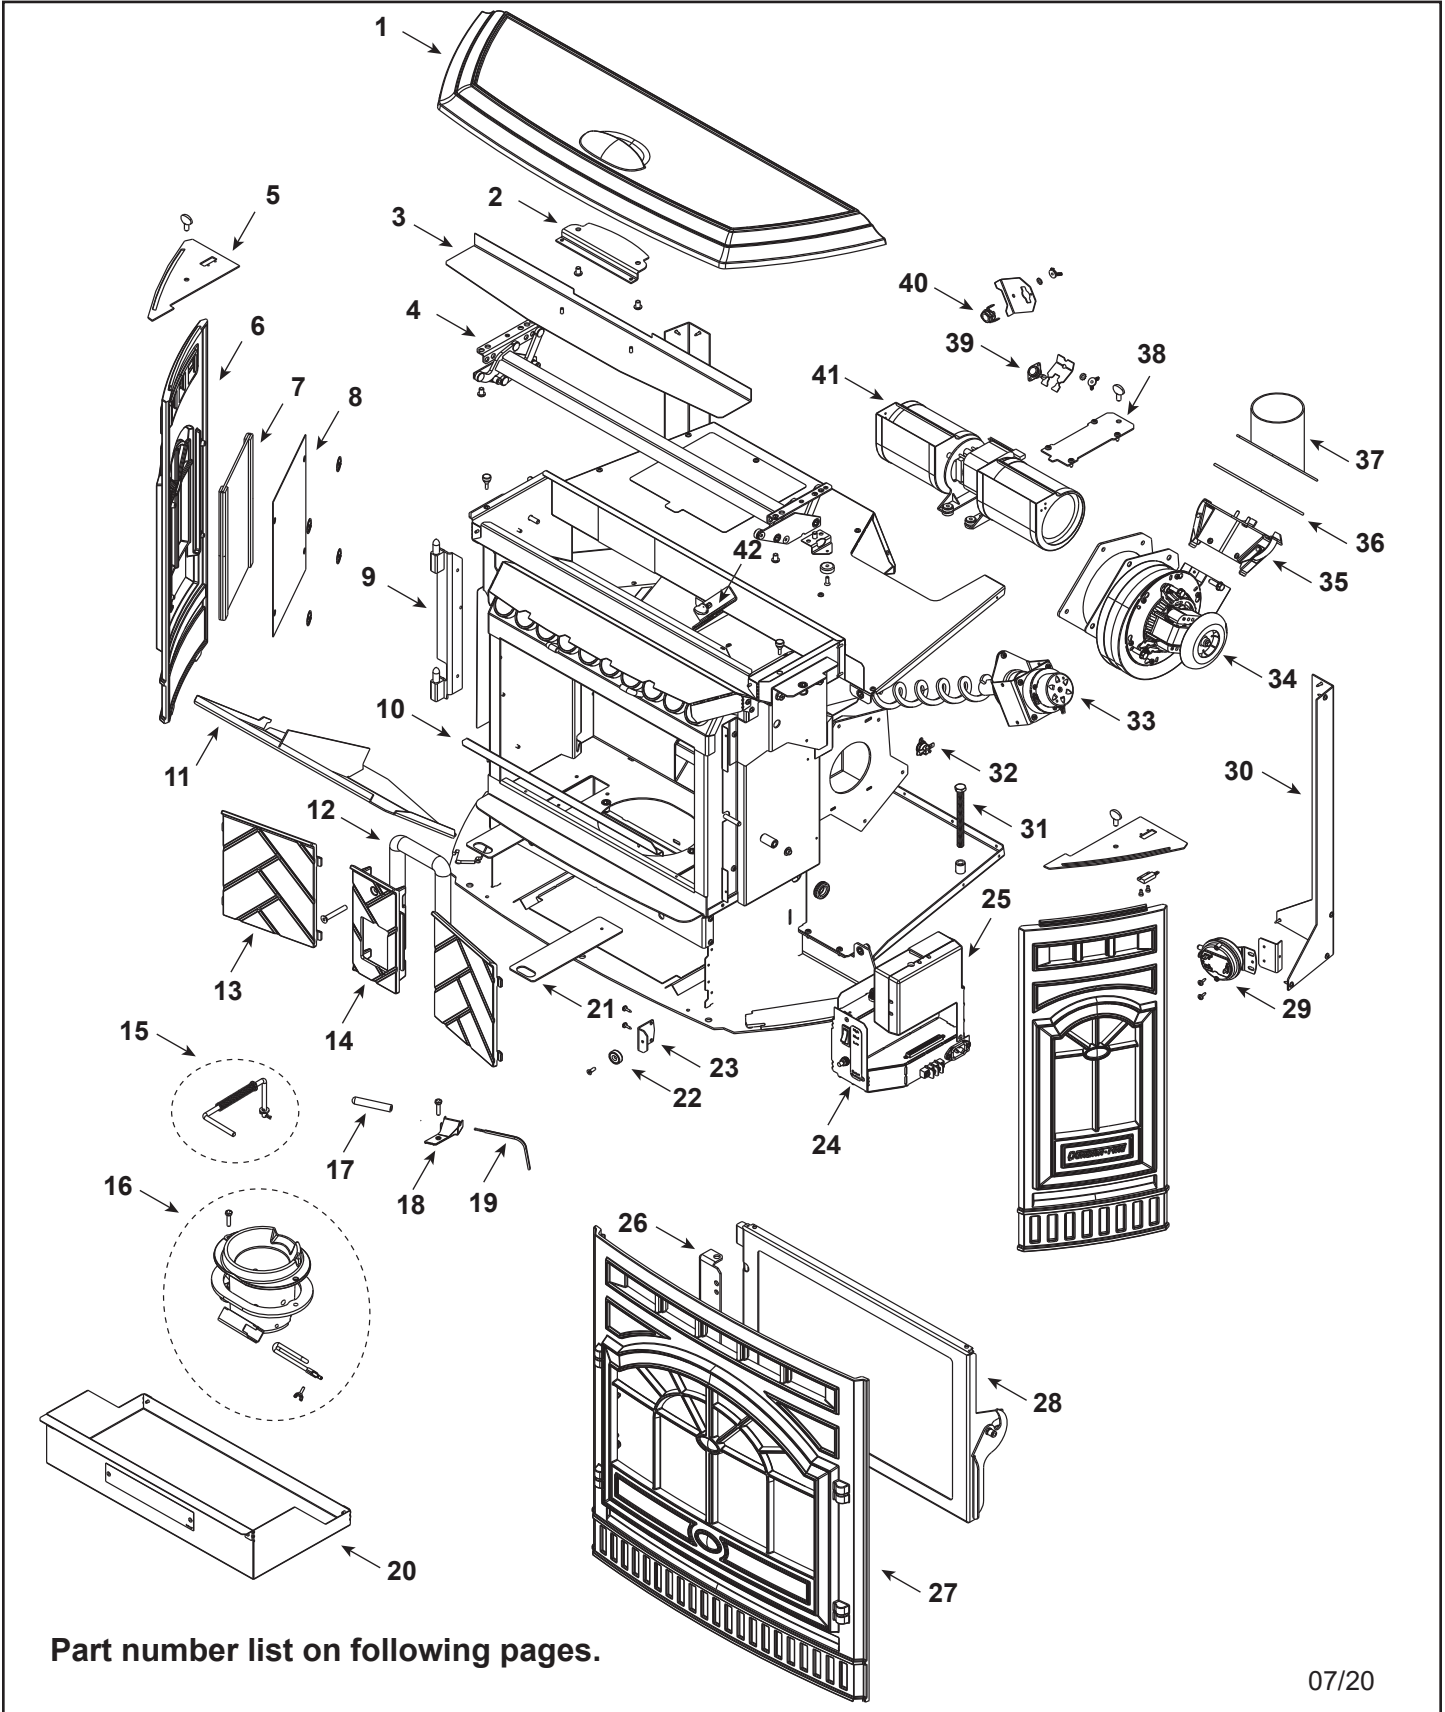

CASTILEI-MBK-C, CASTILEI-PMH-C, CASTILEI-TWL-C

Part number list on following pages.

IMPORTANT: THIS IS DATED INFORMATION. Parts must be ordered from a dealer or distributor. **Hearth and Home Technologies does not sell directly to consumers.** Provide model number and serial number when requesting service parts from your dealer or distributor.

Stocked at Depot

ITEM	DESCRIPTION	COMMENTS	PART NUMBER	
1	Top Cast	Matte Black	7022-129BK	
		Mahogany	7022-129PMH	
		Twilight	7022-129TWL	
2	Handle Cover Plate		SRV7022-144	
3	Heat Shield, Top		SRV7022-143	
4	Hinge Assembly, Top		SRV7036-006	
	Hopper Switch		SRV7000-375	Y
	Wire Harness, Hopper Switch		SRV414-1220	Y
5	Side Cast Hook		SRV7022-132	
	Thumb Screw, 1/4-20 x 1/2	Pkg of 10	7000-617/10	Y
6	Side	Matte Black	414-0050BK	
		Mahogany	SRV414-0050PMH	
		Twilight	SRV414-0050TWL	
7	Glass Assembly, Side, 1 Piece - 5-7/8 in. W x 9 in. H	Interchangeable	SRV414-5380	Y
	Gasket, Channel 1/8 x 1-1/4	10 Ft.	7000-377/10	Y
8	Backer, Side Window	Interchangeable	414-0280	
9	Door Hinge Assembly		SRV7022-012	Y
	Hinge, Door, Male		SRV450-2810	
10	Deflector, Bottom Airwash		413-0680	
11	Baffle Assembly		7001-034	Y
12	Door Rope, 7/8"	8 Ft	842-2350	Y
13	Brick, Left / Right, Cast		SRV414-0270	
14	Brick, Center, Cast		SRV414-0260	

Firepot Pull Rod Assembly

15	Firepot Pull Rod Assembly		414-5270	Y
15.1	Spring, Firepot		200-2050	
15.2	Washer, 5/16 Sae	Pkg of 10	7000-579/10	Y
		Pkg of 50	3-30-0205-50	Y

Additional service part numbers appear on following page.