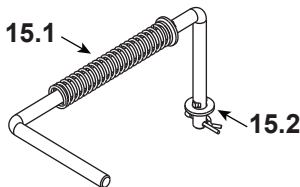

IMPORTANT: THIS IS DATED INFORMATION. Parts must be ordered from a dealer or distributor. **Hearth and Home Technologies does not sell directly to consumers.** Provide model number and serial number when requesting service parts from your dealer or distributor.

Stocked at Depot

ITEM	DESCRIPTION	COMMENTS	PART NUMBER	
1	Top Cast	Matte Black	7022-129BK	
		Mahogany	7022-129PMH	
		Twilight	7022-129TWL	
2	Handle Cover Plate		SRV7022-144	
3	Heat Shield, Top		SRV7022-143	
4	Hinge Assembly, Top		SRV7036-006	
	Hopper Switch		SRV7000-375	Y
	Wire Harness, Hopper Switch		SRV414-1220	Y
5	Side Cast Hook		SRV7022-132	
	Thumb Screw, 1/4-20 x 1/2	Pkg of 10	7000-617/10	Y
6	Side	Matte Black	414-0050BK	
		Mahogany	SRV414-0050PMH	
		Twilight	SRV414-0050TWL	
7	Glass Assembly, Side, 1 Piece - 5-7/8 in. W x 9 in. H	Interchangeable	SRV414-5380	Y
	Gasket, Channel 1/8 x 1-1/4	10 Ft.	7000-377/10	Y
8	Backer, Side Window	Interchangeable	414-0280	
9	Door Hinge Assembly		SRV7022-012	Y
	Hinge, Door, Male		SRV450-2810	
10	Deflector, Bottom Airwash		413-0680	
11	Baffle Assembly		7001-034	Y
12	Door Rope, 7/8"	8 Ft	842-2350	Y
13	Brick, Left / Right, Cast		SRV414-0270	
14	Brick, Center, Cast		SRV414-0260	

Firepot Pull Rod Assembly

15	Firepot Pull Rod Assembly		414-5270	Y
15.1	Spring, Firepot		200-2050	
15.2	Washer, 5/16 Sae	Pkg of 10	7000-579/10	Y
		Pkg of 50	3-30-0205-50	Y

Additional service part numbers appear on following page.