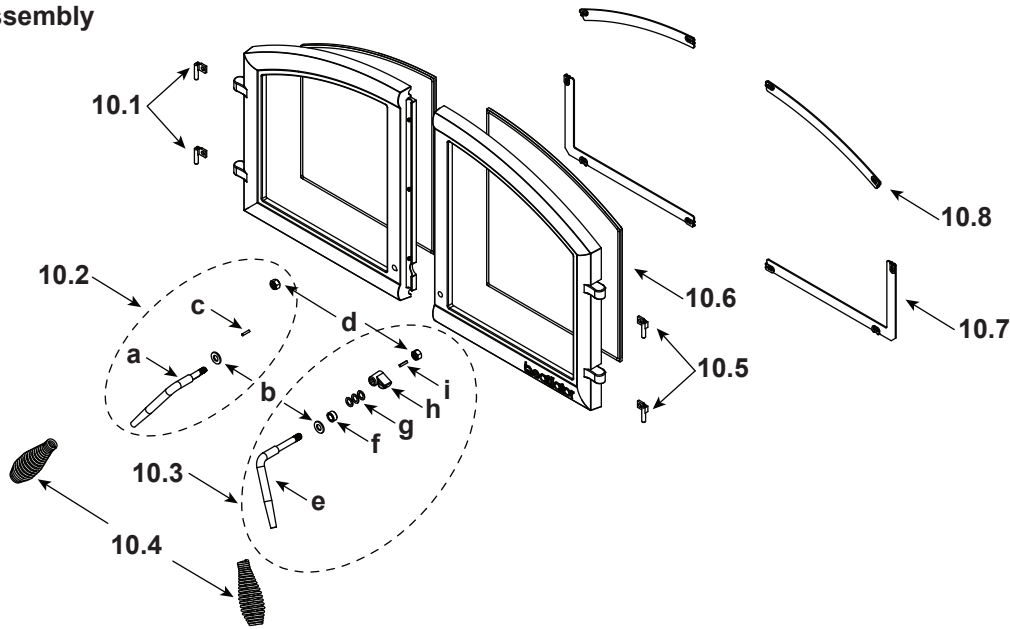

**Stocked
at Depot**

ITEM	DESCRIPTION	COMMENTS	PART NUMBER
15	Outside Air Assembly		SRV4184-039
16	Unit Collar		SRV4087-314

#10 Door Assembly

10	Door Assembly		SRV480-5490	
10.1	Door Hing Pin, Left (Pkg of 4)	Qty 2 req	480-2120/4	Y
10.2	Door Handle Assembly, Left		SRV4180-052	
10.3	Door Handle Assembly, Right		SRV4180-051	
a	Door Handle, Left		SRV480-0530	
b	Washer, 3/8 SAE Black	Qty 2 req	832-0990	Y
c	Pin, 1/8 x 5/8 Dowel		SRV7000-163	
d	Nut, 3/8-16 Lock (Pkg of 24)	Qty 2 req	226-0100/24	Y
e	Door Handle, Right		SRV480-0520	
f	Bushing, SLP15		20666A/5	Y
g	Washer, 3/8 MIL SS	Qty 3 req	7000-116/10	Y
h	Cam Latch		SRV4188-200	
i	Latch, Key Cam		SRV430-1151	
10.4	Spring Handle, 1/2 Black	Qty 2 req	SRV7000-613	Y
10.5	Door Hing Pin, Right (Pkg of 4)	Qty 2 req	480-2110/4	Y
10.6	Glass Assembly	Qty 2 req	SRV480-5430	Y
	Gasket, 10 Ft Rope	Qty 2 req	834-4170	Y
10.7	Glass Frame Bottom	Pkg of 2	SRV480-1450	
10.8	Glass Frame Top	Qty 2 req	SRV480-1440	