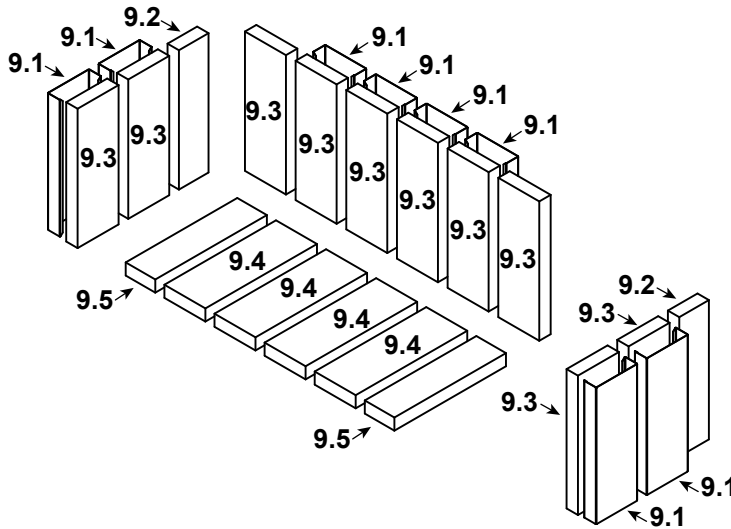

IMPORTANT: THIS IS DATED INFORMATION. Parts must be ordered from a dealer or distributor. **Hearth and Home Technologies does not sell directly to consumers.** Provide model number and serial number when requesting service parts from your dealer or distributor.

Stocked
at Depot

ITEM	DESCRIPTION	COMMENTS	PART NUMBER	
1	Starter Plate Assembly		SL1	
	Starter Section		SRV22069	Y
2	Standoff, Front	Qty 2 req	SRV4182-233	
3	Baffle Blanket		SRV4184-205	
4	Baffle	Qty 2 req	SRV4184-113	
5	Manifold Tube Set		TUBES-4184	Y
6	Baffle Protector		SRV4184-195	
7	Brick Retainer, Back		SRV4184-123	
8	Brick Retainer, Side	Qty 2 req	SRV4184-121	

#9 Brick Set

9	Brick Assembly		SRV4184-016	Y
9.1	Brick Wrap	Qty 8 req	SRV4182-101	
9.2	Firebrick, 13.25 x 3.25	Qty 2 req	SRV4182-203	
9.3	Firebrick, 13.25 x 4.5 x 1.25	Qty 10 req	SRV4182-301	
9.4	Firebrick, 12.25 x 4.5	Qty 4 req	SRV4184-201	
9.5	Firebrick, 12.25 x 3.25	Qty 2 req	SRV4184-203	
10	Door Assembly		See following pages	
11	Handle, Spring 1/4 Black		SRV7000-614	Y
12	Timer Assembly		See following pages	
13	Front Assembly (Complete)		SRV4188-070	
13.1	Front Access Grille Assembly		SRV4188-076	
14	Blower Assembly	Qty 2 req	SRV433-5890	Y
	Fan Speed Control		SRV7000-143	
	Wire Harness		SRV480-0990	Y
	Snap Disc, F180F-30		SRV4021-827	

Additional service part numbers on following page.