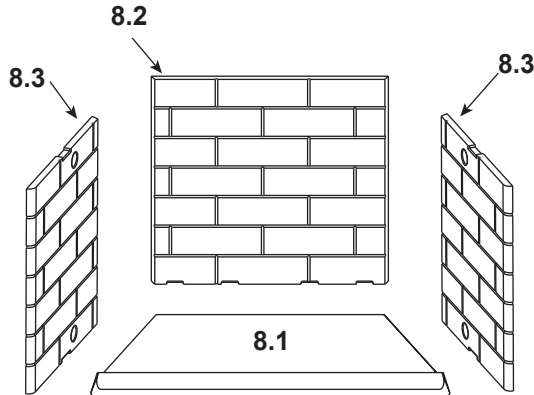

**Stocked
at Depot**

ITEM	DESCRIPTION	COMMENTS	PART NUMBER	
1	Starter Section		SRV22069	Y
2	Top Standoff	Qty 4 req	SRV4044-111	
3	Upper Grille Assembly		SRV29564BK	
4	Smoke Shield		35221	
5	Hearth Filler		SRV30332BK	
6	Lower Grille Assembly	Pre AL656348	29563	
		Post AL656348	SRV31680BK	
7	Grate, 27.75"F x 12.29"D x 19.39"B		GR19	Y
	Grate Clip	Qty 2 req.	SRV28062	
	Top / Bottom Front Face	Overlay	SRV29902BK	
	Side Column (Left and Right)	Overlay	SRV29899BK	
	Glass Support, Top / Bottom	Overlay	SRV30568BK	
	Hang Down Damper Kit	Order for rod replacement	SRV28380	
	Damper Weight	Order when rod is not being replaced	SRV19785	
	Damper Blade		30558	
	Door Pivot Clip	Qty 2 req.	SRV31527	
	Firescreen Assembly	Qty 2 req.	29246	Y
	Firescreen Handle	Qty 2 req.	SRV10002	
	Firescreen Rod	Qty 2 req.	SRV4010-102	Y
	Junction Box		21878	Y
	Junction Box Kit		JK9	Y
	Nailing Flange	Qty 4 req.	31190	
	Drywall Flange		28388	
	Outside Air Kit		AK22	
	Refractory Retainer	Qty 3 req.	SRV11847	
	Retainer Screws	Pkg of 40	12460/40	Y
	Smoke Baffle (Right)		35329	
	Smoke Baffle (Left)		35330	
	Strip Protector	Qty 2 req.	SRV18320	
	Upper Door Track		SRV15427BK	
	Installation Manual		4017-262	
	Owner's Manual		4017-263	

**Stocked
at Depot**

ITEM	DESCRIPTION	COMMENTS	PART NUMBER
------	-------------	----------	-------------

#8 Traditional Refractory

Traditional Refractory

8.1	Hearth Refractory	35.98"F x 18"D x 22.96"B	Pre Sn #AK672479	SRV28391	
			Post SN #AK672479	SRV4010-018	
8.2	Back Refractory	23.06"W x 22.50"H	Pre Sn #AK672479	SRV28394	
			Post SN #AK672479	SRV4010-060	
8.3	Side Refractory (Left/right)	18"W x 22.50"H	Pre SN #AK672479	SRV28393	
			Post SN #AK672479	SRV4010-058	