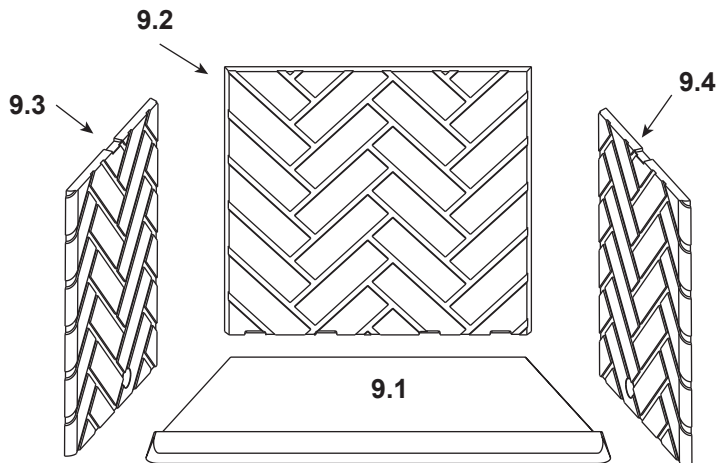

**Stocked
at Depot**

ITEM	DESCRIPTION	COMMENTS	PART NUMBER
------	-------------	----------	-------------

#8 Traditional Refractory

Traditional Refractory

8.1	Hearth Refractory	35.98"F x 18"D x 22.96"B	Pre Sn #AK672479	SRV28391	
			Post SN #AK672479	SRV4010-018	
8.2	Back Refractory	23.06"W x 22.50"H	Pre Sn #AK672479	SRV28394	
			Post SN #AK672479	SRV4010-060	
8.3	Side Refractory (Left/right)	18"W x 22.50"H	Pre SN #AK672479	SRV28393	
			Post SN #AK672479	SRV4010-058	

#9 Herringbone Refractory

Herringbone Refractory

9.1	Hearth Refractory	35.98"F x 18"D x 22.96"B		SRV4010-018	
9.2	Back Refractory	23.06"W x 22.50"H	Pre SN #AK652516	4010-011	
			Post SN #AK652516	SRV4010-064	
9.3	Left Hand Refractory	18"W x 22.50"H	Pre SN #AK652516	4010-010	
			Post SN #AK652516	SRV4010-061	
9.4	Right Hand Refractory	18"W x 22.50"H	Pre SN #AK652516	4010-009	
			Post SN #AK652516	SRV4010-062	