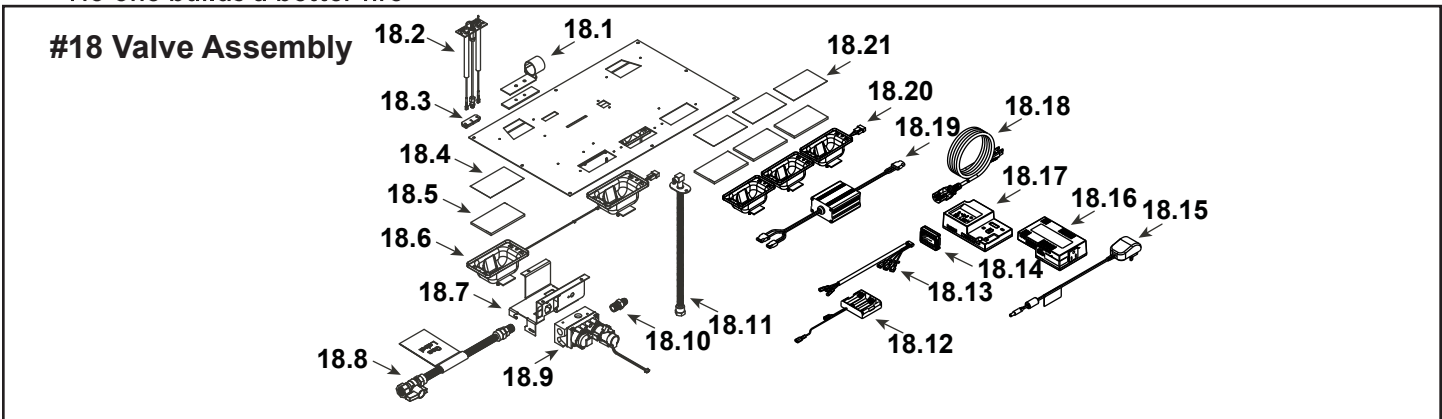

No one builds a better fire

IMPORTANT: THIS IS DATED INFORMATION. Parts must be ordered from a dealer or distributor. **Hearth and Home Technologies does not sell directly to consumers.** Provide model number and serial number when requesting service parts from your dealer or distributor.

Stocked at Depot

ITEM	DESCRIPTION	COMMENTS	PART NUMBER	Stocked at Depot
18.1	Shutter Bracket Assembly		2166-157	Y
18.2	Pilot Assembly, NG		2166-370	Y
	Pilot Assembly, Propane		2166-371	Y
	Pilot Tube		SRV485-301	Y
18.3	3-Hole Grommet		SRV2118-420	
18.4	Kapton Lens, Light Orange (Only for the -S back accent lights)	Qty 2 req	2166-171	Y
18.5	Glass, 1/4 " (Qty 3 req for -G, Qty 5 req for -S)		2166-163	Y
18.6	2-Gang LED Assembly (Only for the -S)		2166-316	Y
18.7	Valve Bracket		2118-104	
18.8	Flex Ball Valve Assembly		SRV302-320	Y
18.9	Valve, NG		SRV2166-302	Y
	Valve, Propane		2166-303	Y
18.10	Male Connector	Pkg of 5	303-315/5	Y
18.11	Bulkhead W/Flex tube		SRV7000-156	Y
18.12	Battery Pack**		SRV2326-134	Y
18.13	Harness, IFT 6 Pin Wiring		SRV2326-132	Y
18.14	Module, RF FCC		SRV2326-120	Y
18.15	Transformer, 6 Volt Wall		SRV2326-131	Y
18.16	Module, B Type AC		SRV2326-150	Y
18.17	Module, IFT Control		SRV2326-130	Y
18.18	Cable, B Type AC Module		SRV2326-152	Y
18.19	LED Controller		2166-336	Y
18.20	3-Gang LED Assembly		2166-315	Y
18.21	Kapton Lens, Dark Orange (Only for the front ember lights)	Qty 3 req	2166-184	Y
	Component Tray		2279-180	
	Orifice, NG (0.124)		582-8124	Y
	Orifice, Propane (#49C)		SRV582-849	Y

**Fuse for battery pack can be sourced locally, not a warranty item. Specs are 250v, 3A fuse, 3/4" long

Additional service part numbers on following page.