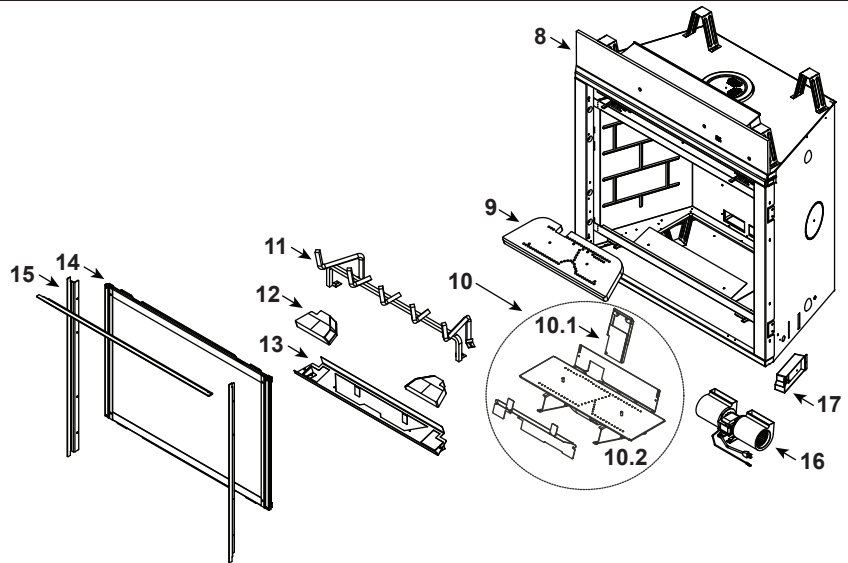

36" Gas Fireplace - DV

6000CLX-IFT-G(Black Glass) (Active)

6000CLX-IFT-S(Statford) (Active)

6000CLX-IFT-TG(Tranquil Greige) (Active)

Log Set Assembly

IMPORTANT: THIS IS DATED INFORMATION. Parts must be ordered from a dealer or distributor. **Hearth and Home Technologies does not sell directly to consumers.** Provide model number and serial number when requesting service parts from your dealer or distributor.

Stocked at Depot

ITEM	DESCRIPTION	COMMENTS	PART NUMBER	
	Log Assembly		LOGS-6000CLX	Y
1	Log #1		SRV2166-721	
2	Log #2		SRV2166-722	
3	Log #3		SRV2166-723	
4	Log #4		SRV2166-724	
5	Log #5		SRV2166-725	
6	Log #6		SRV2166-726	
7	Log #7		SRV2166-727	
8	Non-combustible board		2166-136	
9	Burner Top		SRV2166-100	Y
10	Burner Assembly NG		2166-007	Y
	Burner Assembly Propane		2165-008	Y
10.1	Air Scoop		2170-188	
10.2	Pilot Cover		2170-181	
11	Grate Assembly		2166-104	
12	Refractory Base	Black	SRV6CLXBASE-BK	
		Stratford	SRV6CLXBAS-STRT	
13	Base Refractory Basket		2166-108	
14	Glass Assembly		GLA2506-018	Y
15	Finishing Strips	Sold as set only	SRVFS-6	
16	Blower		GFK-160A	
17	Junction box		SRV4021-013	Y
	Ember Mesh		2166-113	
	Surround		2166-019	