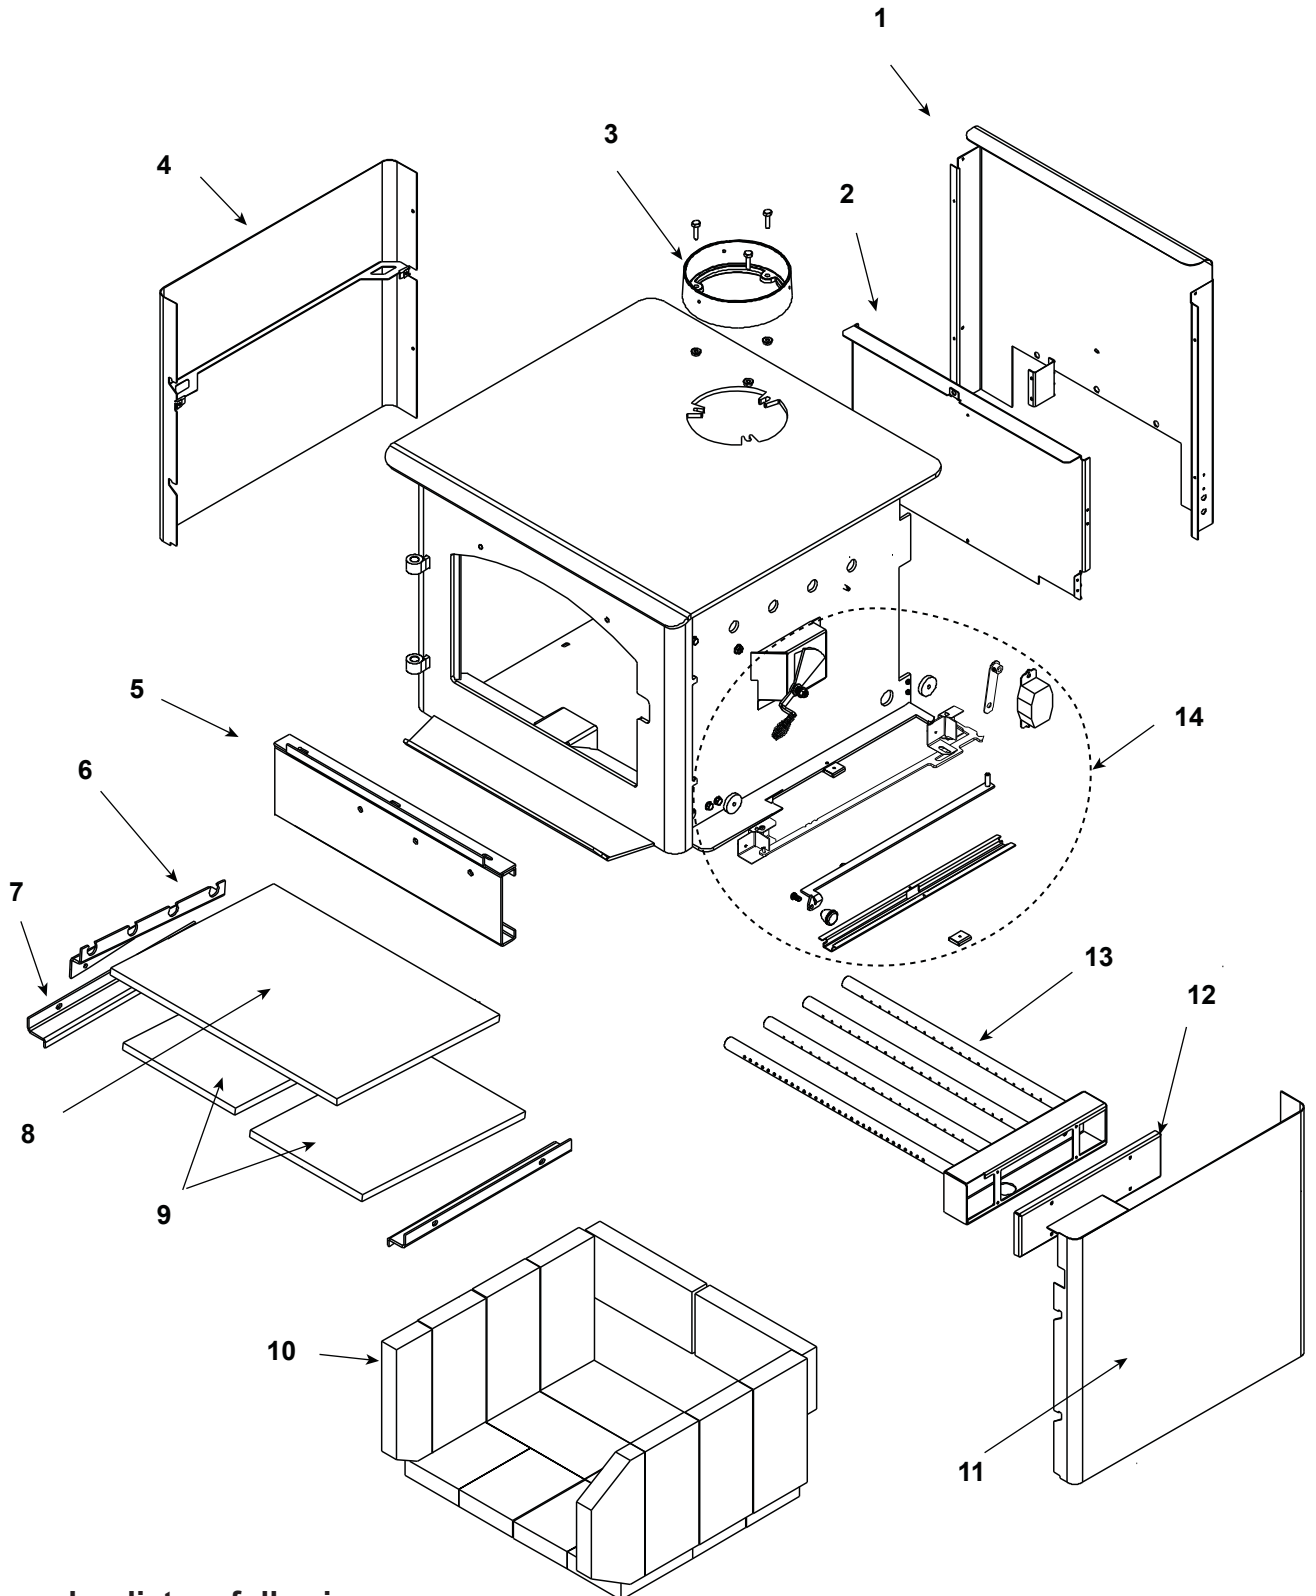

Millennium - Wood Stove
Advanced Combustion Control (ACC)

Beginning Manufacturing Date: July 2006
Ending Manufacturing Date: Nov 2017

31M-ACC-MBK (7/06 - Active),
31M-ACC-GT (7/06 - 10/06), 31M-ACC-NT (7/06 - 10/06)

Part number list on following page.

Beginning Manufacturing Date: July 2006
Ending Manufacturing Date: Nov 2017

IMPORTANT: THIS IS DATED INFORMATION. When requesting service or replacement parts for your appliance please provide model number and serial number. All parts listed in this manual may be ordered from an authorized dealer.

**Stocked
at Depot**

ITEM	DESCRIPTION	COMMENTS	PART NUMBER	
1	Air Channel, Convection w/Bracket (Retain Original SN Label)		SRV7033-144	
2	Air Supply Back		SRV7033-134	
3	Flue Collar		SRV7000-302	Y
4	Panel Assembly, Side, Left		7033-019	
5	Rear Channel Assembly		7033-002	Y
6	Tube Support Rack		7033-148	
7	Brick Retainer		7033-149	
8	Ceramic Fiber Blanket, 1/2" Thick (19" W x 13-3/4" H)		832-3390	Y
9	Baffle Board - 9-1/2 in W x 13-3/4 in H	Pkg of 2	SRV7033-209	Y

10 Brick Set