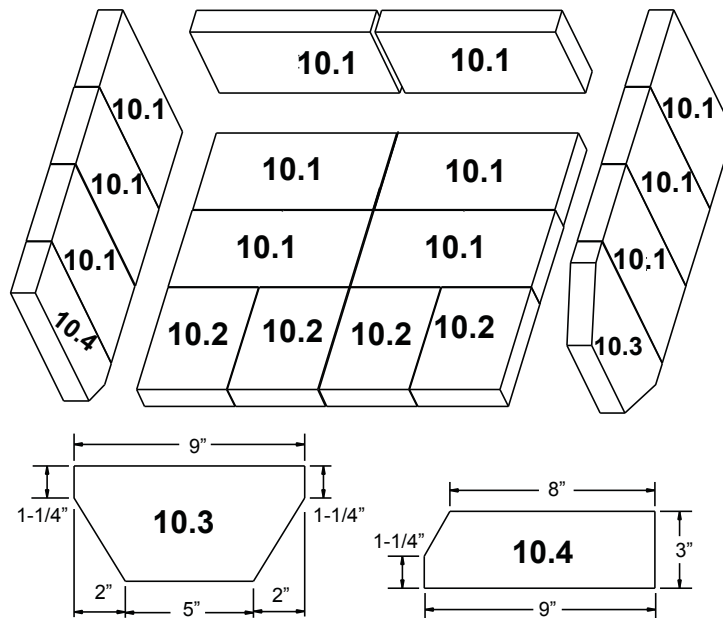

**Stocked
at Depot**

ITEM	DESCRIPTION	COMMENTS	PART NUMBER	
1	Air Channel, Convection w/Bracket (Retain Original SN Label)		SRV7033-144	
2	Air Supply Back		SRV7033-134	
3	Flue Collar		SRV7000-302	Y
4	Panel Assembly, Side, Left		7033-019	
5	Rear Channel Assembly		7033-002	Y
6	Tube Support Rack		7033-148	
7	Brick Retainer		7033-149	
8	Ceramic Fiber Blanket, 1/2" Thick (19" W x 13-3/4" H)		832-3390	Y
9	Baffle Board - 9-1/2 in W x 13-3/4 in H	Pkg of 2	SRV7033-209	Y

10 Brick Set

10	Brick Assembly - Complete Set	Pkg of 18	SRV7033-006	
10.1	Brick, 9 x 4-1/2 x 1-1/4"	Qty. 12 Req.		
10.2	Brick, 6 x 4-1/2 x 1-1/4"	Qty. 4 Req.		
10.3	Brick, 9 x 4-1/2 x 1-1/4" w/angles, see diagram	Qty. 1 Req.		
10.4	Brick, 9 x 3 x 1-1/4" w/angle, see diagram	Qty. 1 Req.		
	Brick, Uncut	Pkg of 1	832-0550	
		Pkg of 6	832-3040	
11	Panel Assembly, Side, Right		7033-017	
12	Tube Channel Top - Tube Channel Access Cover		SRV7033-237	
13	Tube, Channel Assembly	Manifold Tubes	SRV7033-023	Y