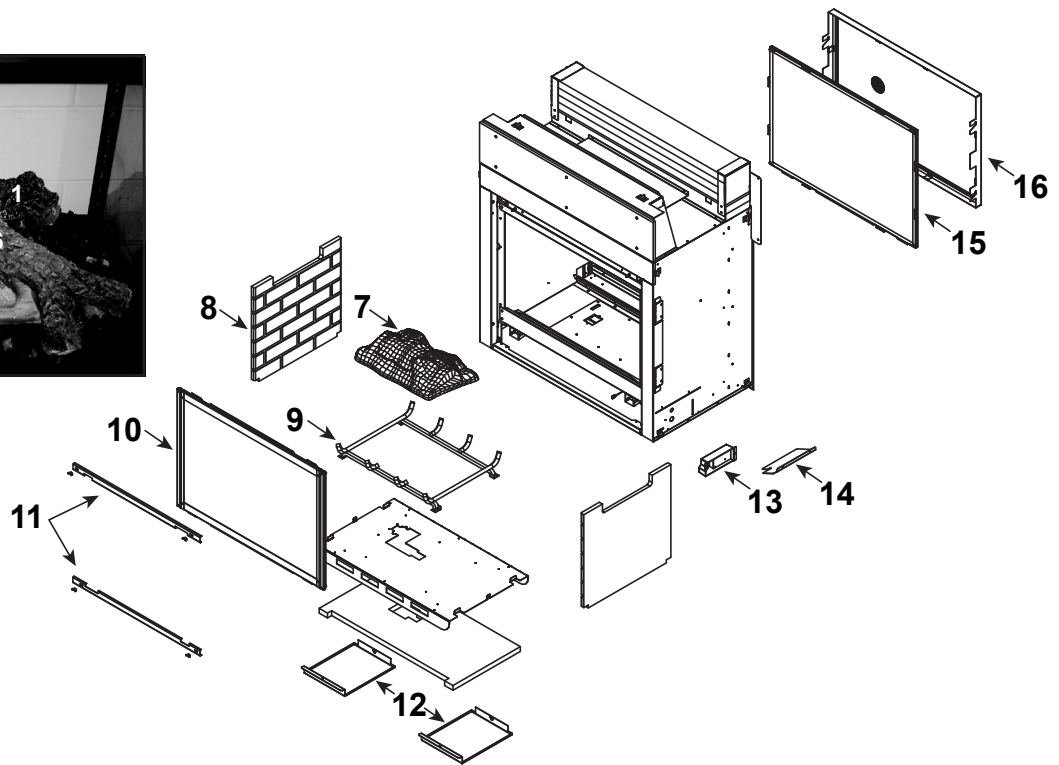

Log Set Assembly

IMPORTANT: THIS IS DATED INFORMATION. Parts must be ordered from a dealer or distributor. **Hearth and Home Technologies does not sell directly to consumers.** Provide model number and serial number when requesting service parts from your dealer or distributor.

**Stocked
in Depot**

ITEM	DESCRIPTION	COMMENTS	PART NUMBER	
	Log Set Assembly		LOGS-MSR	Y
1	Log 1	Pre 5/15/16 Must order complete assembly	SRV2005-701	
2	Log 2		SRV2005-700	
3	Log 3		SRV2005-702	
4	Log 4		SRV2005-703	
5	Log 5		SRV2005-704	
6	Log 6		SRV2005-705	
7	Burner Assembly		2087-004	Y
8	Refractory, Side		SRV2005-730	
9	Grate Assembly		2005-012	
10	Indoor Glass Assembly		GLA-6TROC	Y
11	Glass Clip		2087-121	
12	Drain Pan	Qty 2 req	2087-118	
13	Junction Box		SRV4021-013	Y
14	Junction Box Shield		2087-149	
15	Outdoor Glass Assembly		GLA-OUTDOOR2	
16	Mesh Assembly, Exterior		2368-030	
	Mesh		2368-225