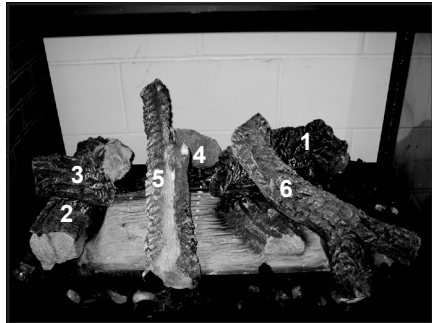

Log Set Assembly

IMPORTANT: THIS IS DATED INFORMATION. Parts must be ordered from a dealer or distributor. **Hearth and Home Technologies does not sell directly to consumers.** Provide model number and serial number when requesting service parts from your dealer or distributor.

**Stocked
in Depot**

ITEM	DESCRIPTION	COMMENTS	PART NUMBER	
	Log Set Assembly		LOGS-MSR	Y
1	Log 1	Pre 5/15/16 Must order complete assembly	SRV2005-701	
2	Log 2		SRV2005-700	
3	Log 3		SRV2005-702	
4	Log 4		SRV2005-703	
5	Log 5		SRV2005-704	
6	Log 6		SRV2005-705	
7	Burner Assembly		2087-004	Y
8	Refractory, Side		SRV2005-730	
9	Grate Assembly		2005-012	
10	Indoor Glass Assembly		GLA-6TROC	Y
11	Glass Clip		2087-121	
12	Drain Pan	Qty 2 req	2087-118	
13	Junction Box		SRV4021-013	Y
14	Junction Box Shield		2087-149	
15	Outdoor Glass Assembly		GLA-OUTDOOR2	
16	Mesh Assembly, Exterior		2368-030	
	Mesh		2368-225