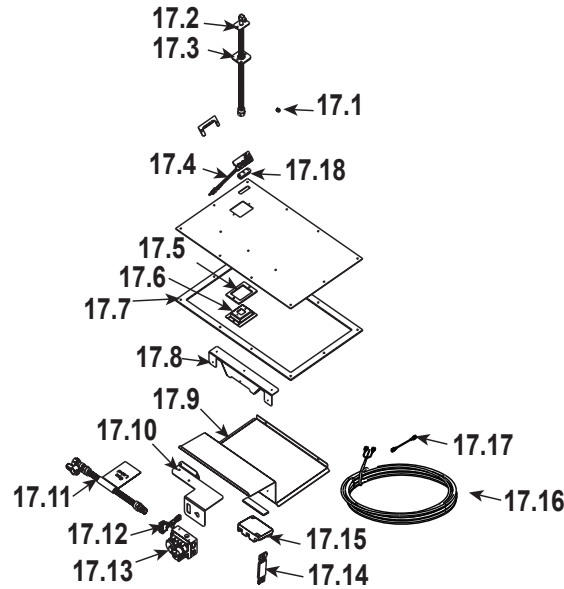

#17 Valve Assembly

IMPORTANT: THIS IS DATED INFORMATION. Parts must be ordered from a dealer or distributor. **Hearth and Home Technologies does not sell directly to consumers.** Provide model number and serial number when requesting service parts from your dealer or distributor.

**Stocked
in Depot**

ITEM	DESCRIPTION	COMMENTS	PART NUMBER	
17.1	Burner Orifice (NG) (#32C)		SRV582-832	Y
	Burner Orifice (Propane) (#50C)		582-850	Y
17.2	Flex Tube Assembly		4021-428	
17.3	Burner Neck Gasket		438-407	
17.4	Pilot Assembly NG		SRV2090-012	Y
	Pilot Assembly Propane		2090-013	Y
	Pilot Tube		SRV485-301	Y
17.5	Orifice Bracket Gasket		2087-110	
17.6	Orifice Bracket		2087-109	
17.7	Valve Plate Gasket		2087-112	
17.8	Valve L Bracket		674-168	
17.9	Valve Bracket		2087-117	
17.10	Valve Bracket		2087-116	
17.11	Flex Ball Valve Assembly		SRV302-320	Y
17.12	ON/OFF Rocker Switch		060-521A	Y
17.13	Valve NG		593-500	Y
	Valve Propane		SRV593-501	Y
17.14	Wire Assembly		SRV593-590	Y
17.15	Control Module		593-592	Y
17.16	Wall Switch Wire		SRV2118-170	Y
17.17	Jumper Wire		2155-033	Y
17.18	3-Hole Grommet		SRV2118-420	

Additional service part numbers appear on following page.