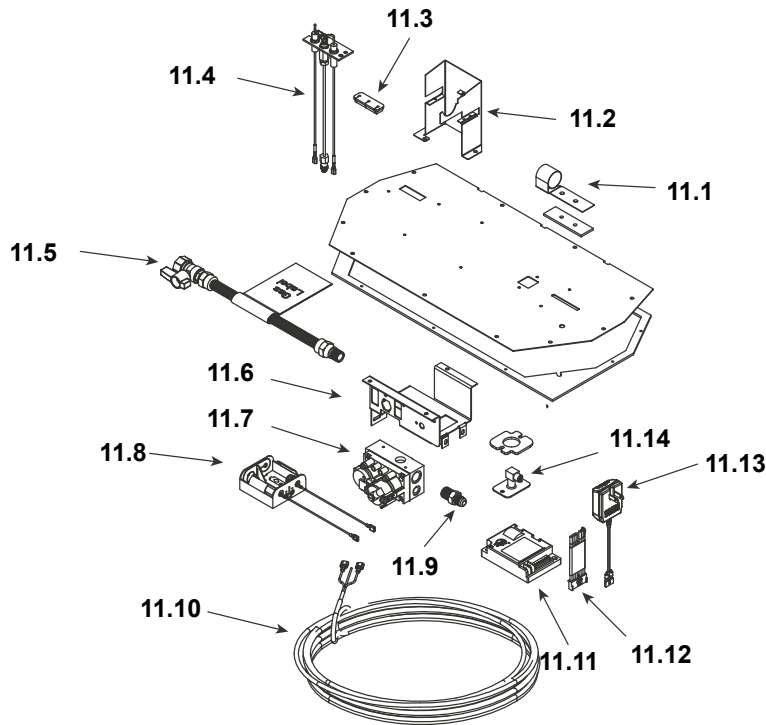

No one builds a better fire

Beginning Manufacturing Date: May 2013
Ending Manufacturing Date: Dec 2016

#11 Valve Assembly

IMPORTANT: THIS IS DATED INFORMATION. Parts must be ordered from a dealer or distributor. **Hearth and Home Technologies does not sell directly to consumers.** Provide model number and serial number when requesting service parts from your dealer or distributor.

**Stocked
at Depot**

ITEM	DESCRIPTION	COMMENTS	PART NUMBER	
11.1	Shutter Bracket Assembly		2118-121	Y
11.2	Pilot Bracket		2297-112	
11.3	3-Hole Grommet		SRV2118-420	
11.4	Pilot Assembly NG		SRV2090-012	Y
	Pilot Assembly LP		2090-013	Y
	Pilot Tube		SRV485-301	Y
11.5	Flex Ball Valve Assembly		SRV302-320	Y
11.6	Valve Bracket		2118-104	
11.7	Valve NG		750-500	Y
	Valve LP		750-501	Y
11.8	Battery Pack		SRV593-594	Y
11.9	Male Connector	Pkg of 5	303-315/5	Y
11.10	Thermostat Wire Assembly		SRV2118-170	Y
11.11	Module		SRV593-592	Y
11.12	Module Wire Assembly		SRV593-590	Y
11.13	3 Volt Transformer		SRV593-593	Y
11.14	Flexible Gas Connector		SRV7000-156	Y
	Male-Male 2" Junper Wire		2012-206	Y
	Orifice NG (#42)		582-842	Y
	Orifice LP (#54)		SRV582-854	Y

Additional service part numbers appear on following page.