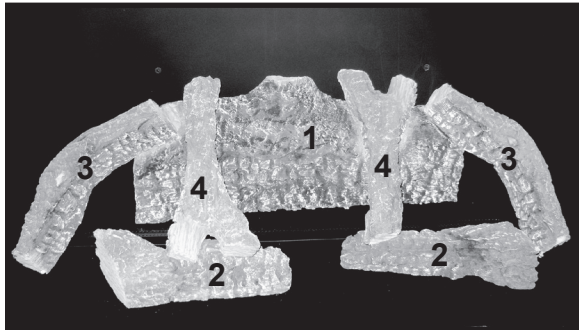

Log Set Assembly

IMPORTANT: THIS IS DATED INFORMATION. Parts must be ordered from a dealer or distributor. **Hearth and Home Technologies does not sell directly to consumers.** Provide model number and serial number when requesting service parts from your dealer or distributor.

Stocked at Depot

ITEM	DESCRIPTION	COMMENTS	PART NUMBER	
	Log Set Assembly		Logs-750F	Y
1	Log 1	Pre 5/15/16, Must order complete assembly	SRV2298-700	
2	Log 2		SRV2033-709	
3	Log 3		SRV2033-721	
4	Log 4		SRV2033-720	
5	Burner NG, LP		2298-105	Y
6	Burner Leg		2297-103	
7	Base pan		2298-017	
8	Glass Door Assembly		GLA-750TR	Y
9	Firescreen Front		SRV2298-056	Y
	Replacement orders Pre 0023877692 must also order SHOW-RIVNUT			
10	Junction Box		SRV4021-013	Y