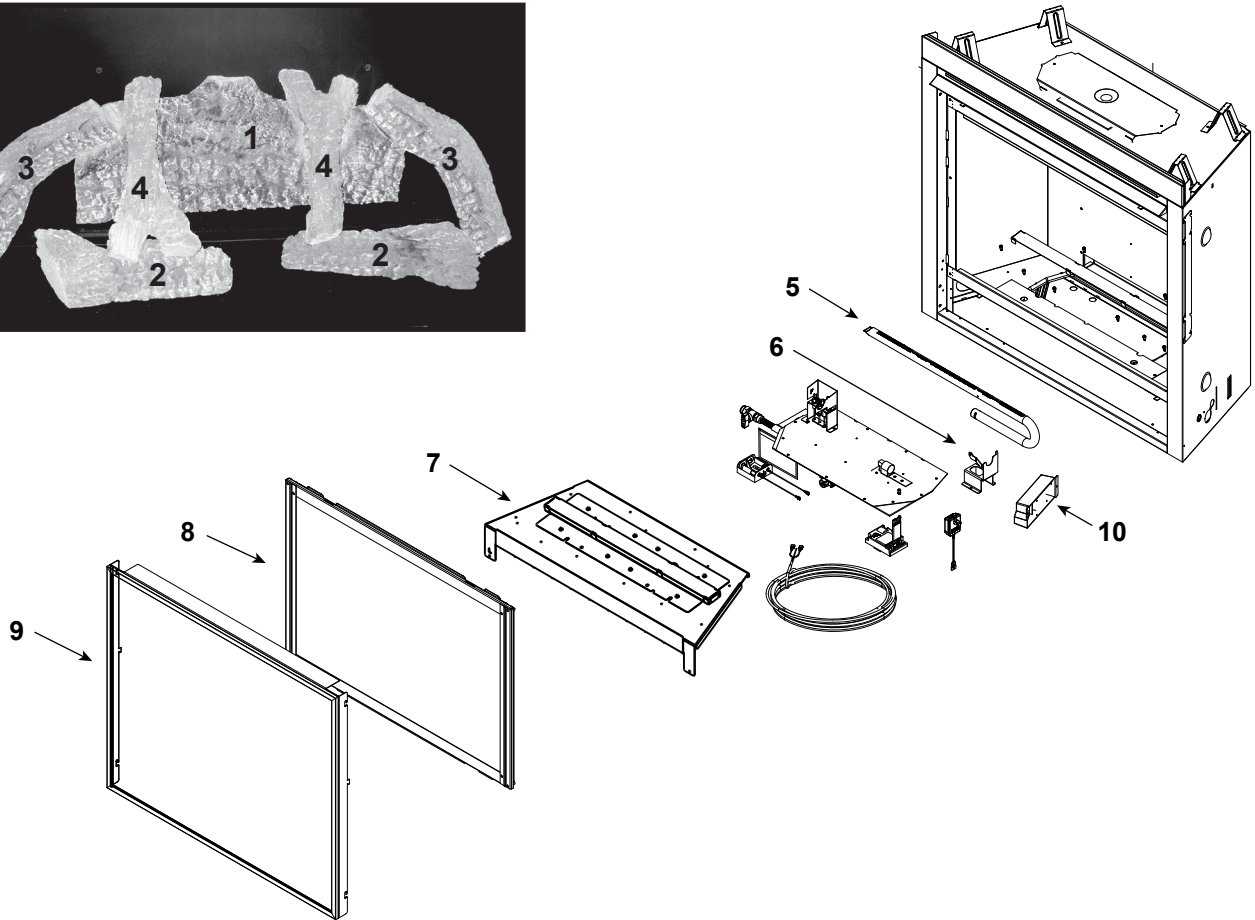

Log Set Assembly

IMPORTANT: THIS IS DATED INFORMATION. Parts must be ordered from a dealer or distributor. **Hearth and Home Technologies does not sell directly to consumers.** Provide model number and serial number when requesting service parts from your dealer or distributor.

Stocked at Depot

ITEM	DESCRIPTION	COMMENTS	PART NUMBER	
	Log Set Assembly		Logs-750F	Y
1	Log 1	Pre 5/15/16, Must order complete assembly	SRV2298-700	
2	Log 2		SRV2033-709	
3	Log 3		SRV2033-721	
4	Log 4		SRV2033-720	
5	Burner NG, LP		2298-105	Y
6	Burner Leg		2297-103	
7	Base pan		2298-017	
8	Glass Door Assembly		GLA-750TR	Y
9	Firescreen Front		SRV2298-056	Y
	Replacement orders Pre 0023877692 must also order SHOW-RIVNUT			
10	Junction Box		SRV4021-013	Y

**Stocked
at Depot**

ITEM	DESCRIPTION	COMMENTS	PART NUMBER	
11.1	Shutter Bracket Assembly		2118-121	Y
11.2	Pilot Bracket		2297-112	
11.3	3-Hole Grommet		SRV2118-420	
11.4	Pilot Assembly NG		SRV2090-012	Y
	Pilot Assembly LP		2090-013	Y
	Pilot Tube		SRV485-301	Y
11.5	Flex Ball Valve Assembly		SRV302-320	Y
11.6	Valve Bracket		2118-104	
11.7	Valve NG		750-500	Y
	Valve LP		750-501	Y
11.8	Battery Pack		SRV593-594	Y
11.9	Male Connector	Pkg of 5	303-315/5	Y
11.10	Thermostat Wire Assembly		SRV2118-170	Y
11.11	Module		SRV593-592	Y
11.12	Module Wire Assembly		SRV593-590	Y
11.13	3 Volt Transformer		SRV593-593	Y
11.14	Flexible Gas Connector		SRV7000-156	Y
	Male-Male 2" Junper Wire		2012-206	Y
	Orifice NG (#42)		582-842	Y
	Orifice LP (#54)		SRV582-854	Y