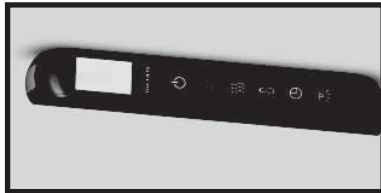

#1 Black Glass

#2 White Glass

#3 Remote

#4 Fan Box

#5 Power cord

#6 Hanging Bracket

IMPORTANT: THIS IS DATED INFORMATION. Parts must be ordered from a dealer or distributor. Provide model number and serial number when requesting service parts from your dealer or distributor.

Stocked at Depot

ITEM	DESCRIPTION	COMMENTS	PART NUMBER	
1	Black Glass		GLA-WM58-BK	
2	White Glass		GLA-WM58-WH	
3	Remote		REMOTE-ELECT-WM	Y
4	Fan Box		FAN-BOX-WM58	Y
5	Power Cord		CORD-WM58	Y
6	Hanging Bracket		BRACKET-WM58	Y
	Flame Rod, 58"		ROD-WM58	
	Rock Kit, Contains both White and Clear Rock		ROCKS-WM58/36	Y
	Hardware Bag		HRDW-WM	Y
	Includes: Masonry Anchors, Screw (ST5 x 40), Bolt (M4 x 8), Bolt (M5 x 10), 3/16 Toggle anchor			
	Grey Screen, 58"		GS-WM58	
	Installation Manual		2040-903	
	Motor, 58", 70", 94"		MOT-WM58/70/94	