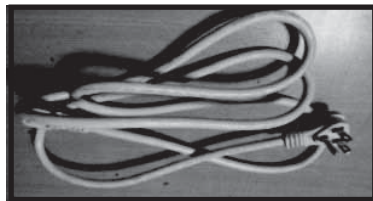

#1 Black Glass

#2 White Glass

#3 Remote

#4 Fan Box

#5 Power cord

#6 Hanging Bracket

IMPORTANT: THIS IS DATED INFORMATION. Parts must be ordered from a dealer or distributor. Provide model number and serial number when requesting service parts from your dealer or distributor.

Stocked at Depot

ITEM	DESCRIPTION	COMMENTS	PART NUMBER	
1	Black Glass		GLA-WM58-BK	
2	White Glass		GLA-WM58-WH	
3	Remote		REMOTE-ELECT-WM	Y
4	Fan Box		FAN-BOX-WM58	Y
5	Power Cord		CORD-WM58	Y
6	Hanging Bracket		BRACKET-WM58	Y
	Flame Rod, 58"		ROD-WM58	
	Rock Kit, Contains both White and Clear Rock		ROCKS-WM58/36	Y
	Hardware Bag		HRDW-WM	Y
	Includes: Masonry Anchors, Screw (ST5 x 40), Bolt (M4 x 8), Bolt (M5 x 10), 3/16 Toggle anchor			
	Grey Screen, 58"		GS-WM58	
	Installation Manual		2040-903	
	Motor, 58", 70", 94"		MOT-WM58/70/94	