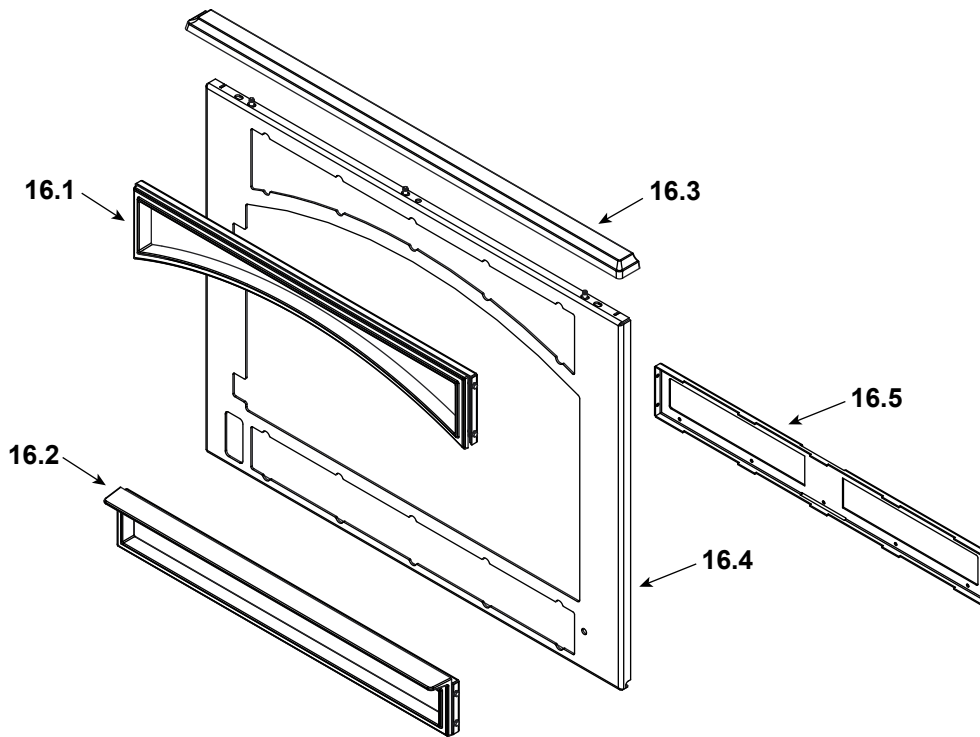

Stocked
at Depot

ITEM	DESCRIPTION	COMMENTS	PART NUMBER
------	-------------	----------	-------------

#16 Fascia Assembly

16	Fascia Assembly		SRV7095-057	
16.1	Front Trim, Upper (w/Screen)		SRV7095-209	
	Screw, Pan Head phillips 8-32 x 3/8	Pkg of 40	225-0500/40	Y
16.2	Front Trim, Lower (w/Screen)		SRV7095-211	
	Screw, Pan Head phillips 8-32 x 3/8	Pkg of 40	225-0500/40	Y
16.3	Fascia Top		SRV7095-207	
	Button Head 1/4-20 X .5	Pkg of 20	32328/20	Y
16.4	Fascia Weldment		SRV7095-061	
16.5	Trim Mount Bottom		SRV7095-222	
17	Blower Replacement		SRV7000-868	Y