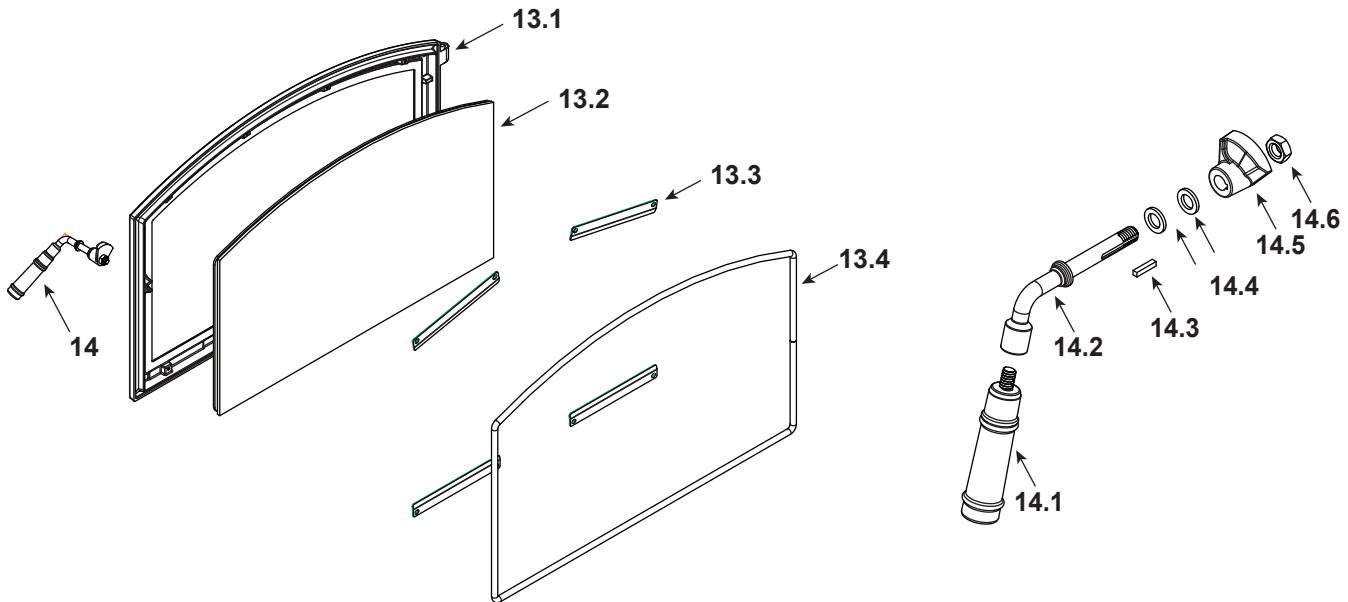

Stocked
at Depot

ITEM	DESCRIPTION	COMMENTS	PART NUMBER	
12	Andiron	2 Sets	SRV7061-020	
	Screw Fh Tx 1/4-20 x 1		7000-622/10	Y

#13 Door Assembly

#14 Door Handle Assembly

13	Door Assembly		SRV7095-053	
13.1	Door		SRV7095-205	
13.2	Glass Assembly		SRV7095-054	
13.3	Glass Retainers	Qty 4 req	SRV7061-205	
	Screw, Pan Head Phillips, 8-32 x 3/8	Pkg of 40	225-0500/40	Y
13.4	Door Gasket	15 FT	1-00-1203589	Y
14	Door Handle Assembly		SRV7063-014	Y
14.1	Fiber Handle		SRV7060-212	Y
14.2	Door Handle		SRV7063-137	
14.3	Key, cam Latch		SRV430-1151	
14.4	Washer, Sae 3/8 (3 ea)	Pkg of 3	832-0990	Y
14.5	Cam Latch		SRV430-1141	
14.6	Nut, Side Lock Jam	Pkg of 24	226-0100/24	Y
15	Front		SRV7095-201	
	Wire Jacket Rope, 1/2		7000-811/10	