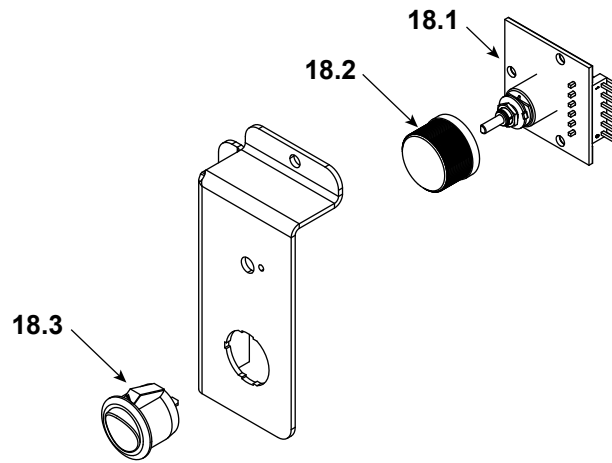

Stocked
at Depot

ITEM	DESCRIPTION	COMMENTS	PART NUMBER
------	-------------	----------	-------------

#16 Fascia Assembly

16	Fascia Assembly		SRV7095-057	
16.1	Front Trim, Upper (w/Screen)		SRV7095-209	
	Screw, Pan Head phillips 8-32 x 3/8	Pkg of 40	225-0500/40	Y
16.2	Front Trim, Lower (w/Screen)		SRV7095-211	
	Screw, Pan Head phillips 8-32 x 3/8	Pkg of 40	225-0500/40	Y
16.3	Fascia Top		SRV7095-207	
	Button Head 1/4-20 X .5	Pkg of 20	32328/20	Y
16.4	Fascia Weldment		SRV7095-061	
16.5	Trim Mount Bottom		SRV7095-222	
17	Blower Replacement		SRV7000-868	Y

Stocked at Depot

ITEM	DESCRIPTION	COMMENTS	PART NUMBER	
------	-------------	----------	-------------	--

#18 Control Panel Assembly

18	Control Panel Assembly		SRV7095-026	
18.1	Speed Control		SRV7000-888	Y
18.2	Knob, Speed Control		SRV7000-930	Y
18.3	Rocker Switch (Round)		SRV7000-940	Y
19	Power Cord		812-1180	Y
20	Wire Harness		SRV7000-891	Y
21	Snap Disc, #1, Convection Blower		SRV230-0470	Y
22	Timer Control Assembly		SRV7095-025	Y
	Knob	Pkg of 2	32284/2	Y
	Screw, Pan Head phillips 8-32 x 3/8	Pkg of 40	225-0500/40	Y
	Timer (Only) Replacement Assembly		SRV480-1940	Y
23	Timer Door Assembly		SRV7075-054	Y
	Door Gasket		7033-282	Y
	Screw, Machine Screw 1/4-20 x 3/4 Ns	Pkg of 25	220-0080/25	Y
24	Tube Channel Base Assembly		SRV7095-125	
	Screw, Machine Screw 1/4-20 x 3/4 Ns	Pkg of 25	220-0080/25	Y
	Hurricane Screw	Pkg of 40	SRV2005-861/40	Y