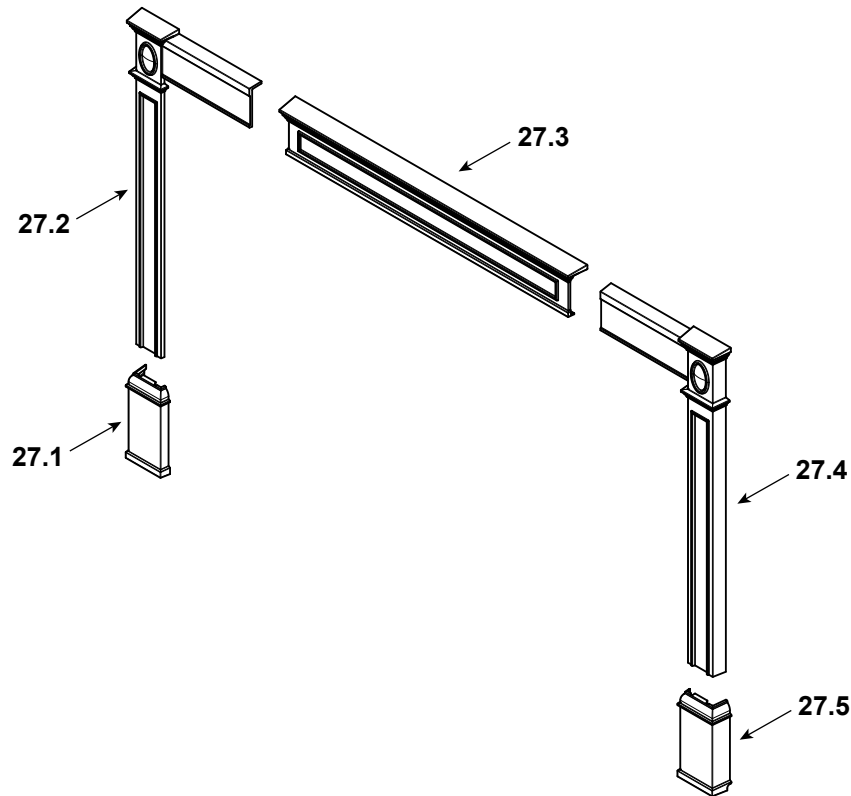

IMPORTANT: THIS IS DATED INFORMATION. Parts must be ordered from a dealer or distributor. **Hearth and Home Technologies does not sell directly to consumers.** Provide model number and serial number when requesting service parts from your dealer or distributor.

**Stocked
at Depot**

ITEM	DESCRIPTION	COMMENTS	PART NUMBER	
25	Combustion Cover		SRV7095-134	
	Hurricane Screw	Pkg of 40	SRV2005-861/40	Y
26	Convection Side Panel		SRV7095-166	
	Component Pack		SRV7095-062	
	Surround 43 x 31		SP2-4331	
	Surround Trim Assembly 43 x 31		TRIMKIT-4331-NL	
	Surround 51 x 34		SP2-5134	
	Surround Trim Assembly 51 x 34		TRIMKIT-5134-NL	
	Surround Cast Trim 43 x 31		CT2-4331	
	Surround Cast Trim 51 x 34		CT2-5134	

#27 Cast Trim

27	Trim Cast, Full Set		811-0930	
27.1	Footer, Left		414-7090MBK	
27.2	Trim Leg, Left		414-7120MBK	
27.3	Header		414-7110MBK	
27.4	Trim Leg, Right		414-7130MBK	
27.5	Footer, Right		414-7100MBK	
	15 Degree Adapter		DV-6DLR-E15ADSS	

Additional service part numbers appear on following page.