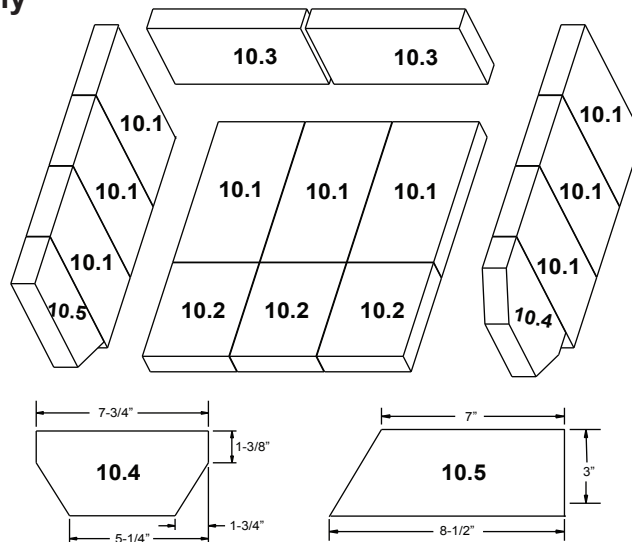

Stocked
at Depot

ITEM	DESCRIPTION	COMMENTS	PART NUMBER	
1	Air Channel, Convection w/Bracket (Retain Original SN Label)		SRV7039-107	
2	Flue Collar		SRV7000-302	
3	Panel Assembly, Side, Left		SRV7039-030	Y
4	Ceramic Fiber Blanket, 1/2" Thick		832-3390	Y
5	Baffle Board	Pkg of 2	SRV7039-111	Y
6	Baffle Protection Channel		SRV7039-144	
7	Tube Support Rack		SRV7039-108	
8	Brick Retainer		7033-149	
9	Tube Channel Assembly		SRV7039-004	Y

#10 Brick Set Assembly

10	Brick Assembly, Complete Set		SRV7039-007	
10.1	Brick, 9 x 4.5 x 1.25"	Qty 9 Reg		
10.2	Brick, 5.75 x 4.5 x 1.25"	Qty 3 Reg		
10.3	Brick, 8 x 4.5 x 1.25"	Qty 2 Reg		
10.4	Brick, See Diagram			
10.5	Brick, See Diagram			
	Brick, Uncut	Pkg of 1	832-0550	Y
		Pkg of 6	832-3040	Y
11	Tube, Channel Top Access Cover		SRV7039-114	
12	Rear Channel Assembly		SRV7039-001	
13	Pedestal Assembly		SRV7039-037	
14	Pedestal Base		SRV7039-033	
15	Rear Cover, Pedestal		SRV7039-163	