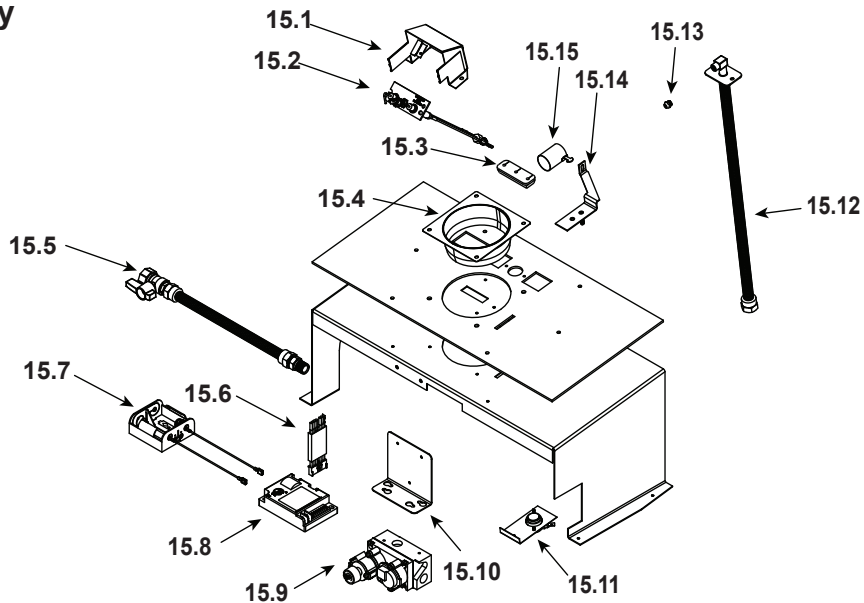

#15 Valve Assembly

IMPORTANT: THIS IS DATED INFORMATION. Parts must be ordered from a dealer or distributor. **Hearth and Home Technologies does not sell directly to consumers.** Provide model number and serial number when requesting service parts from your dealer or distributor.

Stocked at Depot

ITEM	DESCRIPTION	COMMENTS	PART NUMBER	
15.1	Pilot Bracket		2106-135	
15.2	Pilot Assembly NG		2106-009	Y
	Pilot Assembly Propane	Convert 2106-009 with SRV593-527		Y
15.3	3-Hole Grommet		SRV2118-420	
15.4	Collar 4"		2081-140	
15.5	Flex Ball Valve Assembly		SRV302-320	Y
15.6	Module Wire Assembly		SRV593-590	Y
15.7	Battery Pack		SRV593-594	Y
15.8	Module		593-592	Y
15.9	Valve NG		750-500	Y
	Valve Propane		750-501	Y
15.10	Valve Bracket		2106-107	
15.11	High Temp Limit Switch	Pre June 2009 must order both switch, Wire, and shutter Bracket assembly	2106-005 and 107-559A	Y
			2106-010(NG) or 2106-071(Propane)	Y
		Post June 2009	2106-005	Y
15.12	Flexible Gas Connector		530-302A	Y
15.13	Orifice NG (#29C)		SRV582-829	Y
	Orifice Propane (#48C)		SRV582-848	Y
15.14	Shutter Bracket Assembly (NG)		2106-010	Y
	Shutter Bracket Assembly (Propane)		2106-071	Y
15.15	Shutter Sleeve		2026-130	Y

Additional service part numbers appear on following page.