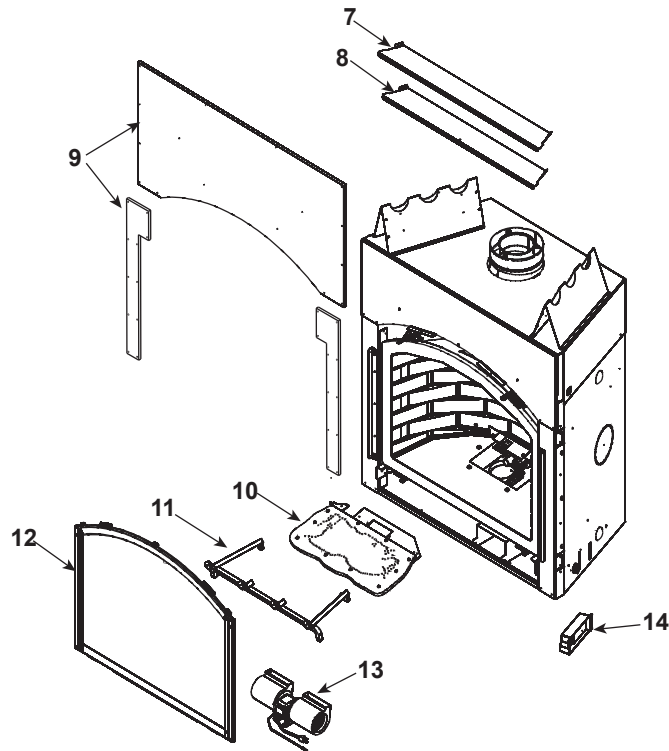

Log Set Assembly

IMPORTANT: THIS IS DATED INFORMATION. Parts must be ordered from a dealer or distributor. **Hearth and Home Technologies does not sell directly to consumers.** Provide model number and serial number when requesting service parts from your dealer or distributor.

Stocked at Depot

ITEM	DESCRIPTION	COMMENTS	PART NUMBER	Stocked at Depot
	Log Set Assembly		LOGS-CERONA42	Y
1	Log 1	Pre 5/15/16, Must order complete assembly	SRV2107-701	
2	Log 2		SRV2107-702	
3	Log 3		SRV2107-703	
4	Log 4		SRV2107-704	
5	Log 5		SRV2107-705	
6	Log 6		SRV2107-706	
7	Top Header Heat Shield		2107-144	
8	Bottom Header Heat Shield		2107-145	
9	Non-Combustible Board		2107-030	
10	Burner NG, Propane		2107-003	Y
11	Grate Assembly		2106-006	
12	Glass Door Assembly		GLA-CERONA42	
13	Fan Kit		GFK-160A	
14	Junction Box		SRV4021-013	Y
	Control Box	No longer available	2106-025	
		Post SN #0021359354	WSK-MLT