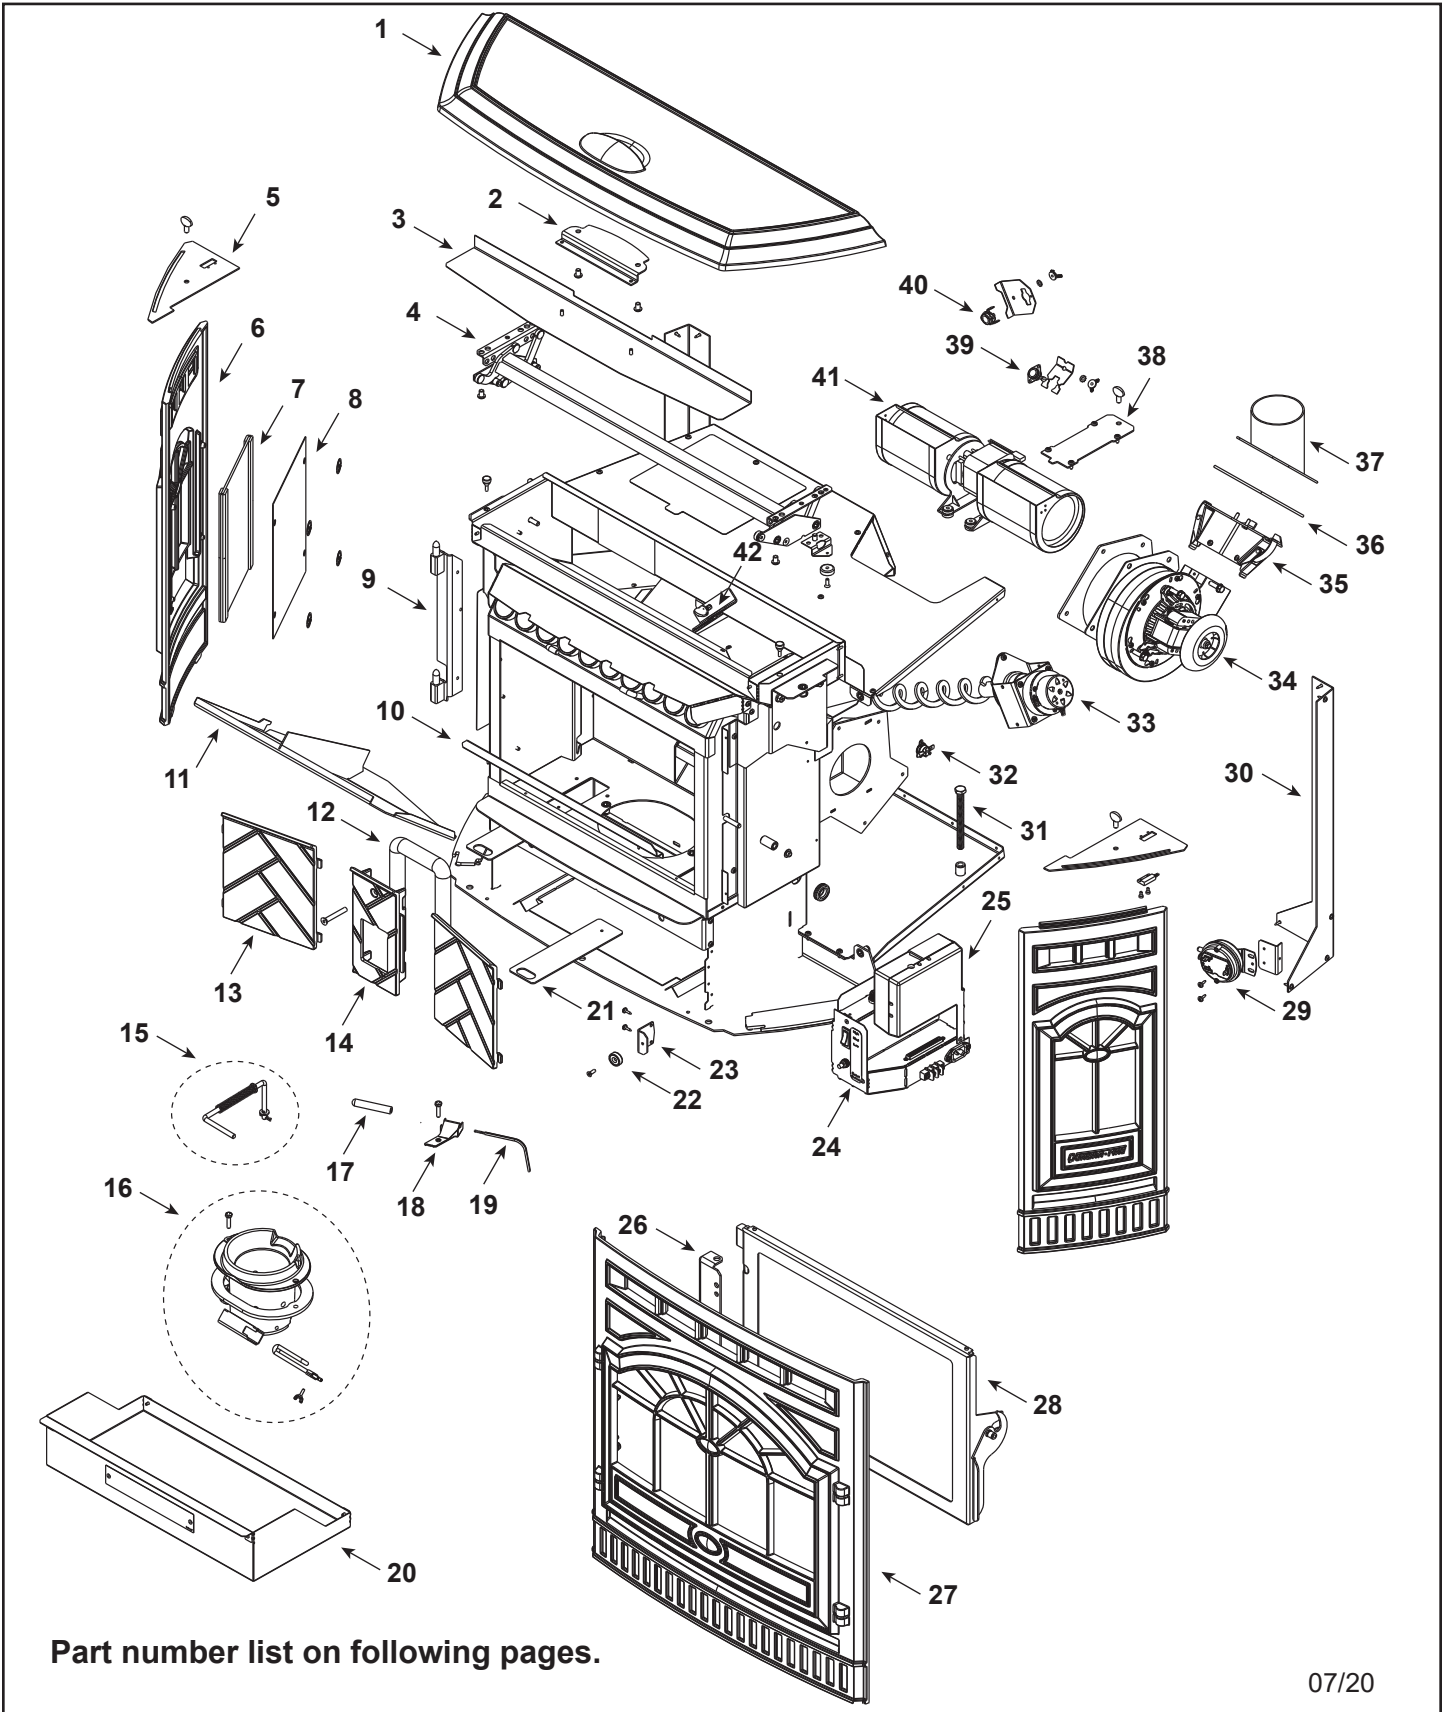

CASTILEI-MBK-C, CASTILEI-PMH-C, CASTILEI-TWL-C

Part number list on following pages.

IMPORTANT: THIS IS DATED INFORMATION. Parts must be ordered from a dealer or distributor. **Hearth and Home Technologies does not sell directly to consumers.** Provide model number and serial number when requesting service parts from your dealer or distributor.

Stocked at Depot

ITEM	DESCRIPTION	COMMENTS	PART NUMBER	
1	Top Cast	Matte Black	7022-129BK	
		Mahogany	7022-129PMH	
		Twilight	7022-129TWL	
2	Handle Cover Plate		SRV7022-144	
3	Heat Shield, Top		SRV7022-143	
4	Hinge Assembly, Top		SRV7036-006	
	Hopper Switch		SRV7000-375	Y
	Wire Harness, Hopper Switch		SRV414-1220	Y
5	Side Cast Hook		SRV7022-132	
	Thumb Screw, 1/4-20 x 1/2	Pkg of 10	7000-617/10	Y
6	Side	Matte Black	414-0050BK	
		Mahogany	SRV414-0050PMH	
		Twilight	SRV414-0050TWL	
7	Glass Assembly, Side, 1 Piece - 5-7/8 in. W x 9 in. H	Interchangeable	SRV414-5380	Y
	Gasket, Channel 1/8 x 1-1/4	10 Ft.	7000-377/10	Y
8	Backer, Side Window	Interchangeable	414-0280	
9	Door Hinge Assembly		SRV7022-012	Y
	Hinge, Door, Male		SRV450-2810	
10	Deflector, Bottom Airwash		413-0680	
11	Baffle Assembly		7001-034	Y
12	Door Rope, 7/8"	8 Ft	842-2350	Y
13	Brick, Left / Right, Cast		SRV414-0270	
14	Brick, Center, Cast		SRV414-0260	

Firepot Pull Rod Assembly

15	Firepot Pull Rod Assembly		414-5270	Y
15.1	Spring, Firepot		200-2050	
15.2	Washer, 5/16 Sae	Pkg of 10	7000-579/10	Y
		Pkg of 50	3-30-0205-50	Y

Additional service part numbers appear on following page.