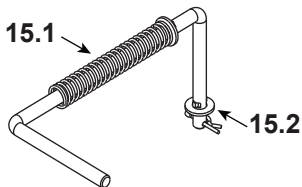

IMPORTANT: THIS IS DATED INFORMATION. Parts must be ordered from a dealer or distributor. **Hearth and Home Technologies does not sell directly to consumers.** Provide model number and serial number when requesting service parts from your dealer or distributor.

Stocked at Depot

ITEM	DESCRIPTION	COMMENTS	PART NUMBER	
1	Top Cast	Matte Black	7022-129BK	
		Mahogany	7022-129PMH	
		Twilight	7022-129TWL	
2	Handle Cover Plate		SRV7022-144	
3	Heat Shield, Top		SRV7022-143	
4	Hinge Assembly, Top		SRV7036-006	
	Hopper Switch		SRV7000-375	Y
	Wire Harness, Hopper Switch		SRV414-1220	Y
5	Side Cast Hook		SRV7022-132	
	Thumb Screw, 1/4-20 x 1/2	Pkg of 10	7000-617/10	Y
6	Side	Matte Black	414-0050BK	
		Mahogany	SRV414-0050PMH	
		Twilight	SRV414-0050TWL	
7	Glass Assembly, Side, 1 Piece - 5-7/8 in. W x 9 in. H	Interchangeable	SRV414-5380	Y
	Gasket, Channel 1/8 x 1-1/4	10 Ft.	7000-377/10	Y
8	Backer, Side Window	Interchangeable	414-0280	
9	Door Hinge Assembly		SRV7022-012	Y
	Hinge, Door, Male		SRV450-2810	
10	Deflector, Bottom Airwash		413-0680	
11	Baffle Assembly		7001-034	Y
12	Door Rope, 7/8"	8 Ft	842-2350	Y
13	Brick, Left / Right, Cast		SRV414-0270	
14	Brick, Center, Cast		SRV414-0260	

Firepot Pull Rod Assembly

15	Firepot Pull Rod Assembly		414-5270	Y
15.1	Spring, Firepot		200-2050	
15.2	Washer, 5/16 Sae	Pkg of 10	7000-579/10	Y
		Pkg of 50	3-30-0205-50	Y

Additional service part numbers appear on following page.